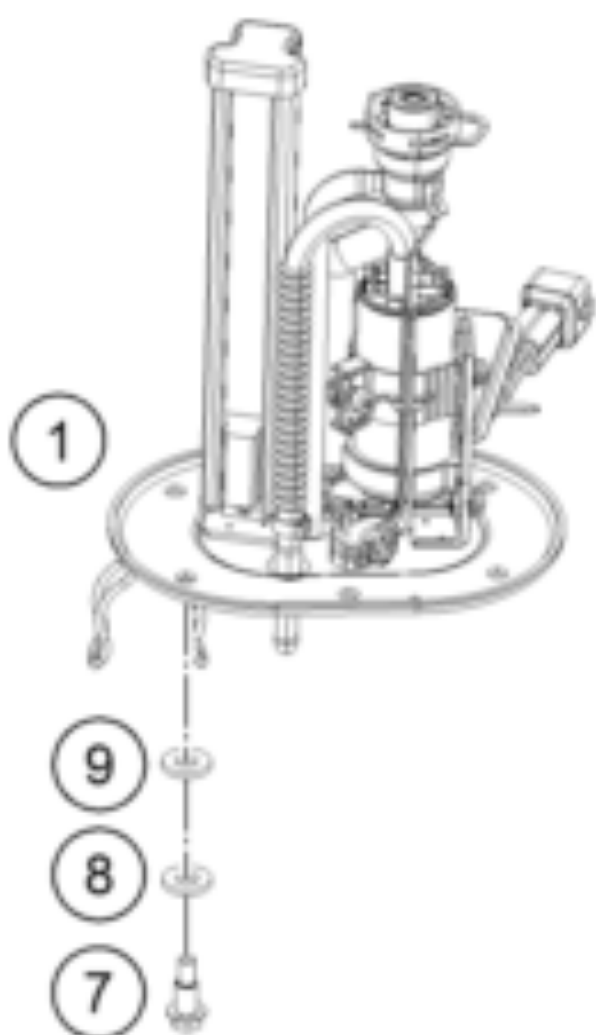

RC 390 WHITE ABS B.D. 16 <2016><AU><F5360P1>
FUEL PUMP
15613

Pos	Part Number	Description	Additional Text	Quantity
1	90807088000	FUEL PUMP		1.00
2	90107018000	FUEL FILTER		1.00
6	90107018011	CLAMP 10MM		6.00
7	90507089110	SPECIAL SCREW FUEL PUMP		6.00
8	90507088030	WASHER FUEL PUMP		6.00
9	90507088020	NYLON WASHER		6.00
10	J770081020	O-RING 81X4		1.00
11	90507018000	FUEL PIPE SHORT		2.00
12	90107018010	FUEL HOSE R9		1.00