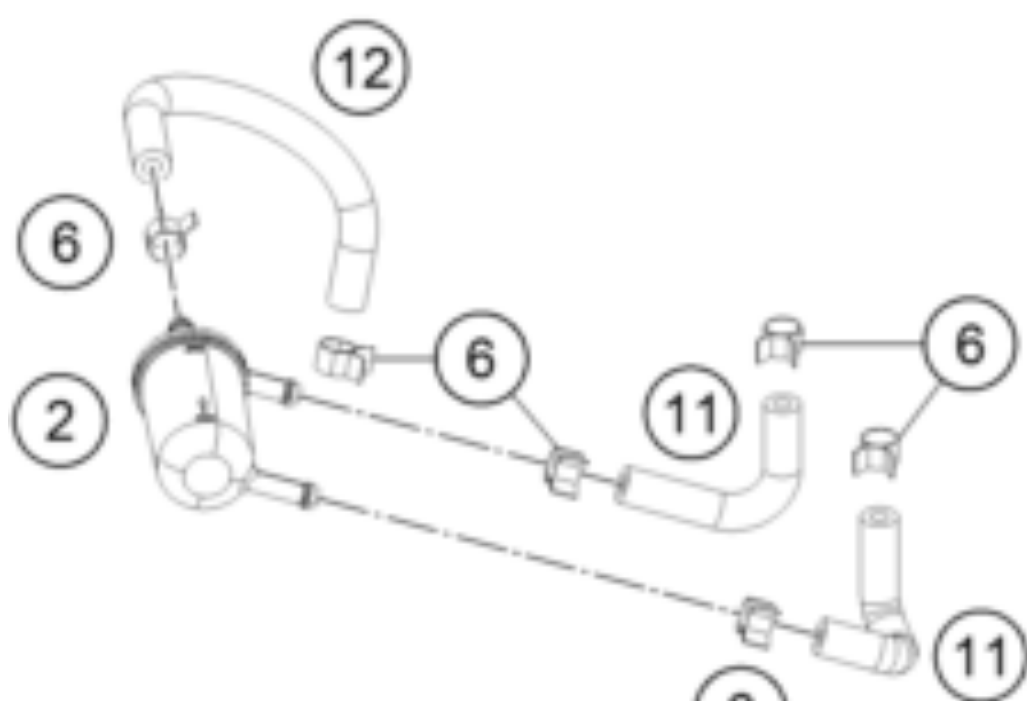

RC 390 WHITE ABS B.D. 16 <2016><AU><F5360P1>
FUEL PUMP
15613

Pos	Part Number	Description	Additional Text	Quantity
1	90807088000	FUEL PUMP		1.00
2	90107018000	FUEL FILTER		1.00
6	90107018011	CLAMP 10MM		6.00
7	90507089110	SPECIAL SCREW FUEL PUMP		6.00
8	90507088030	WASHER FUEL PUMP		6.00
9	90507088020	NYLON WASHER		6.00
10	J770081020	O-RING 81X4		1.00
11	90507018000	FUEL PIPE SHORT		2.00
12	90107018010	FUEL HOSE R9		1.00