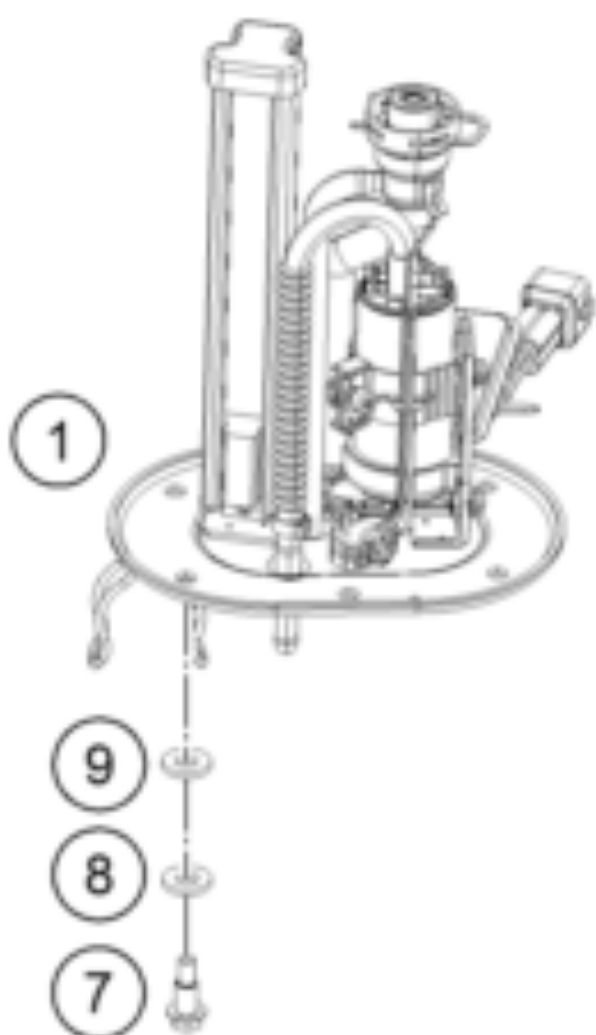

RC 390 WHITE ABS CKD 17 <2017><CO><F5341P1>
FUEL PUMP
15613

Pos	Part Number	Description	Additional Text	Quantity
1	90807088000	FUEL PUMP		1.00
2	90107018000	FUEL FILTER		1.00
6	90107018011	CLAMP 10MM		6.00
7	90507089110	SPECIAL SCREW FUEL PUMP		6.00
8	90507088030	WASHER FUEL PUMP		6.00
9	90507088020	NYLON WASHER		6.00
10	J770081020	O-RING 81X4		1.00
11	90507018000	FUEL PIPE SHORT		2.00
12	90107018010	FUEL HOSE R9		1.00