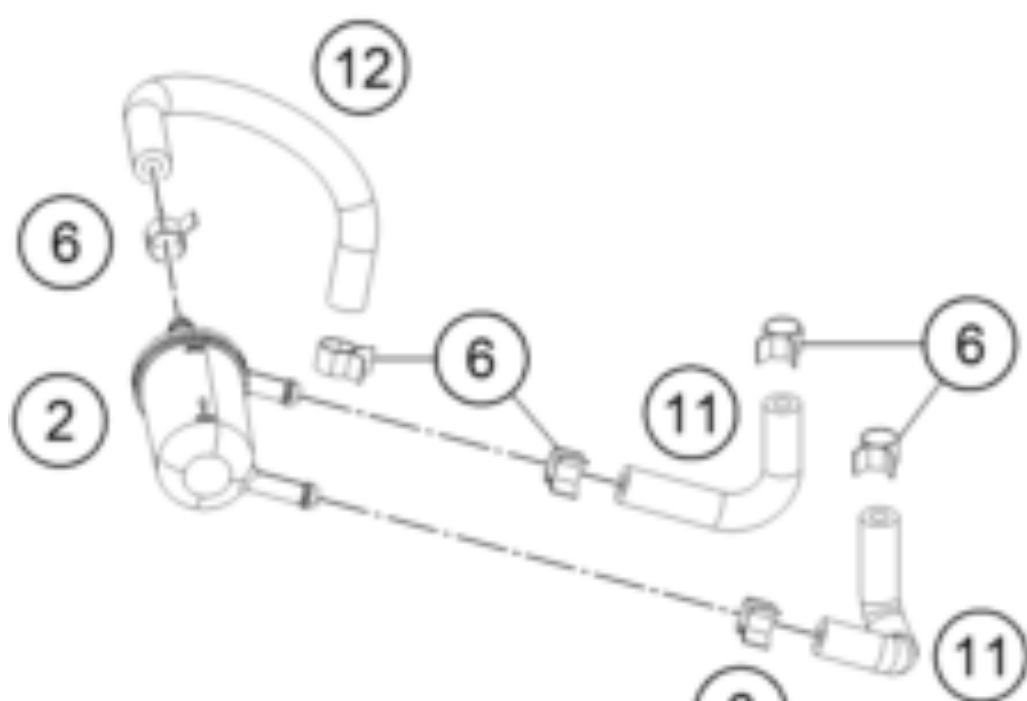

RC 390 WHITE ABS CKD 17 <2017><CO><F5341P1>
FUEL PUMP
15613

Pos	Part Number	Description	Additional Text	Quantity
1	90807088000	FUEL PUMP		1.00
2	90107018000	FUEL FILTER		1.00
6	90107018011	CLAMP 10MM		6.00
7	90507089110	SPECIAL SCREW FUEL PUMP		6.00
8	90507088030	WASHER FUEL PUMP		6.00
9	90507088020	NYLON WASHER		6.00
10	J770081020	O-RING 81X4		1.00
11	90507018000	FUEL PIPE SHORT		2.00
12	90107018010	FUEL HOSE R9		1.00