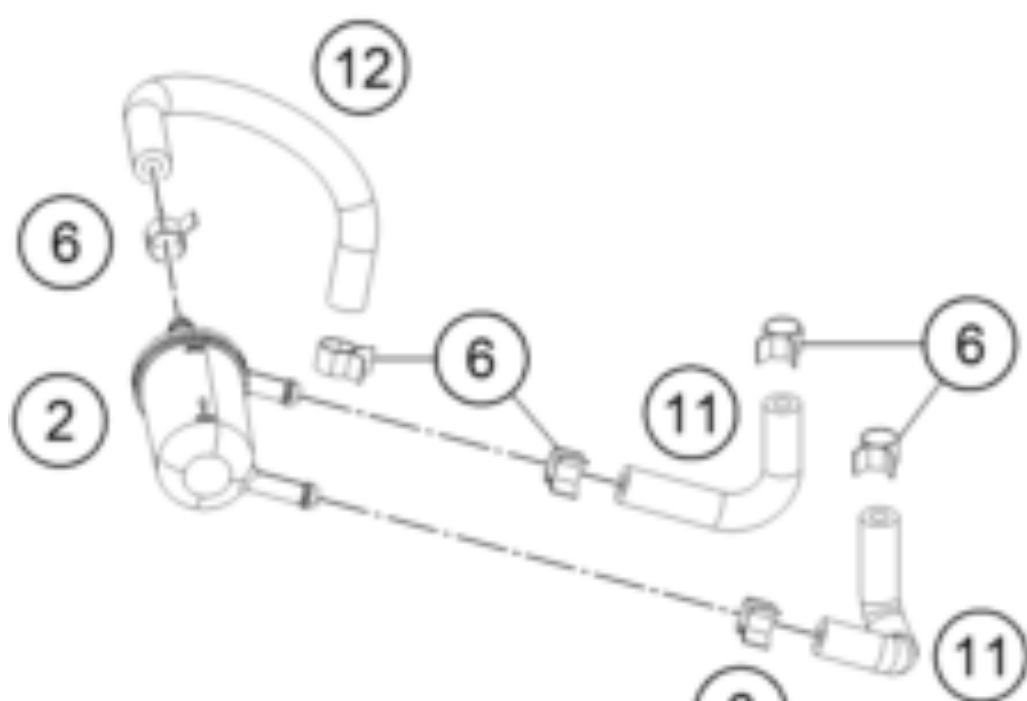

RC 250 WHITE ABS B.D. 16 <2016><EU><F5203P1>
FUEL PUMP
15613

Pos	Part Number	Description	Additional Text	Quantity
1	90807088000	FUEL PUMP		1.00
2	90107018000	FUEL FILTER		1.00
6	90107018011	CLAMP 10MM		6.00
7	90507089110	SPECIAL SCREW FUEL PUMP		6.00
8	90507088030	WASHER FUEL PUMP		6.00
9	90507088020	NYLON WASHER		6.00
10	J770081020	O-RING 81X4		1.00
11	90507018000	FUEL PIPE SHORT		2.00
12	90107018010	FUEL HOSE R9		1.00