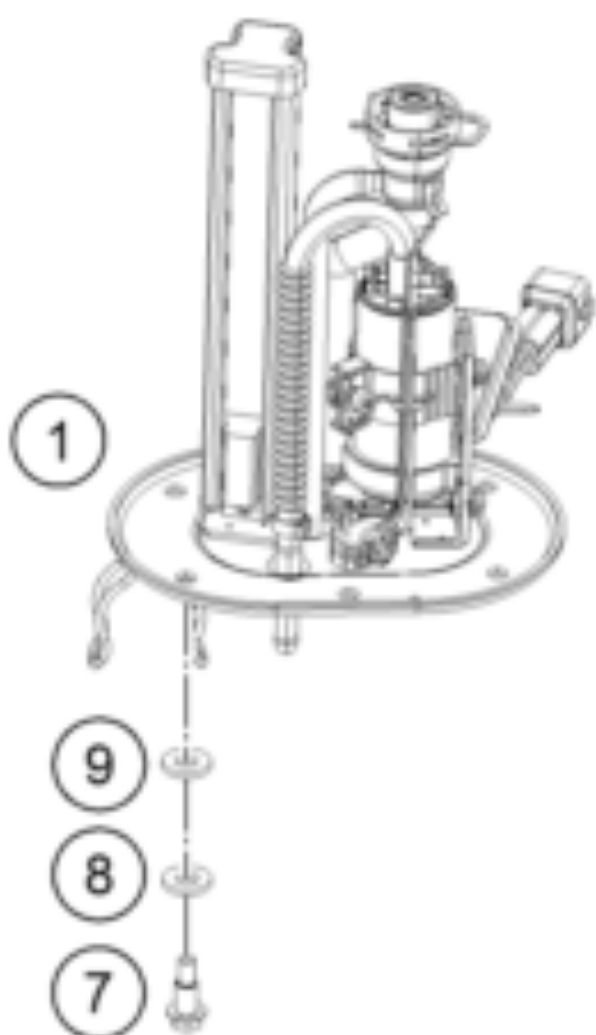

RC 250 WHITE ABS B.D. 16 <2016><EU><F5203P1>
FUEL PUMP
15613

Pos	Part Number	Description	Additional Text	Quantity
1	90807088000	FUEL PUMP		1.00
2	90107018000	FUEL FILTER		1.00
6	90107018011	CLAMP 10MM		6.00
7	90507089110	SPECIAL SCREW FUEL PUMP		6.00
8	90507088030	WASHER FUEL PUMP		6.00
9	90507088020	NYLON WASHER		6.00
10	J770081020	O-RING 81X4		1.00
11	90507018000	FUEL PIPE SHORT		2.00
12	90107018010	FUEL HOSE R9		1.00