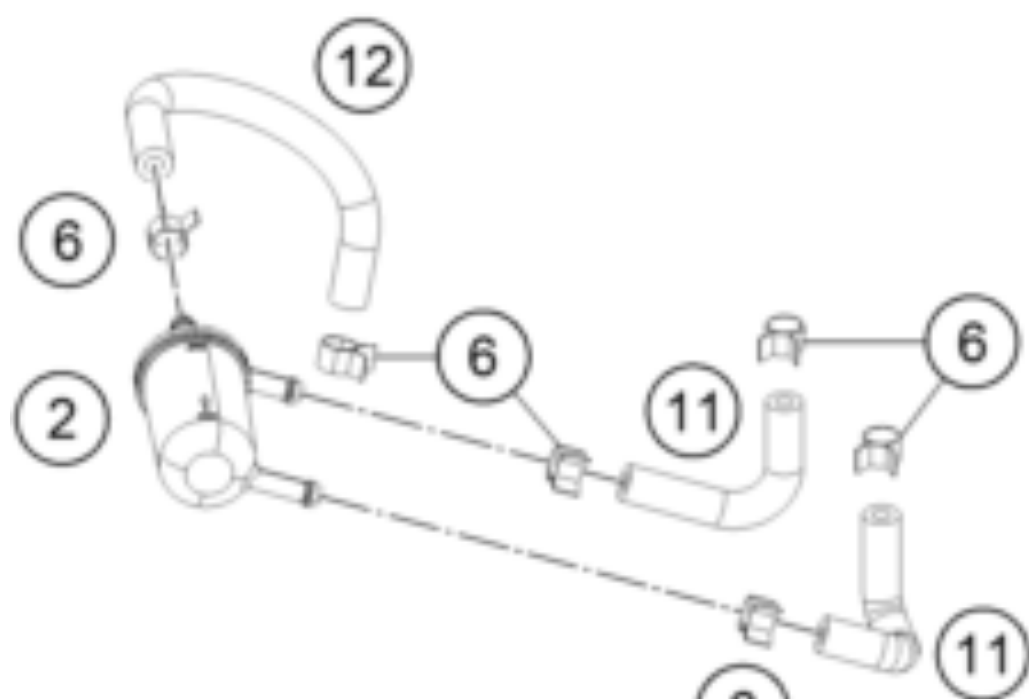

RC 390 WHITE ABS CKD 15 <2015><MY><F538901>  
FUEL PUMP  
15613

---

<b>Pos</b>	<b>Part Number</b>	<b>Description</b>	<b>Additional Text</b>	<b>Quantity</b>
1	90807088000	FUEL PUMP		1.00
2	90107018000	FUEL FILTER		1.00
6	90107018011	CLAMP 10MM		6.00
7	90507089110	SPECIAL SCREW FUEL PUMP		6.00
8	90507088030	WASHER FUEL PUMP		6.00
9	90507088020	NYLON WASHER		6.00
10	J770081020	O-RING 81X4		1.00
11	90507018000	FUEL PIPE SHORT		2.00
12	90107018010	FUEL HOSE R9		1.00