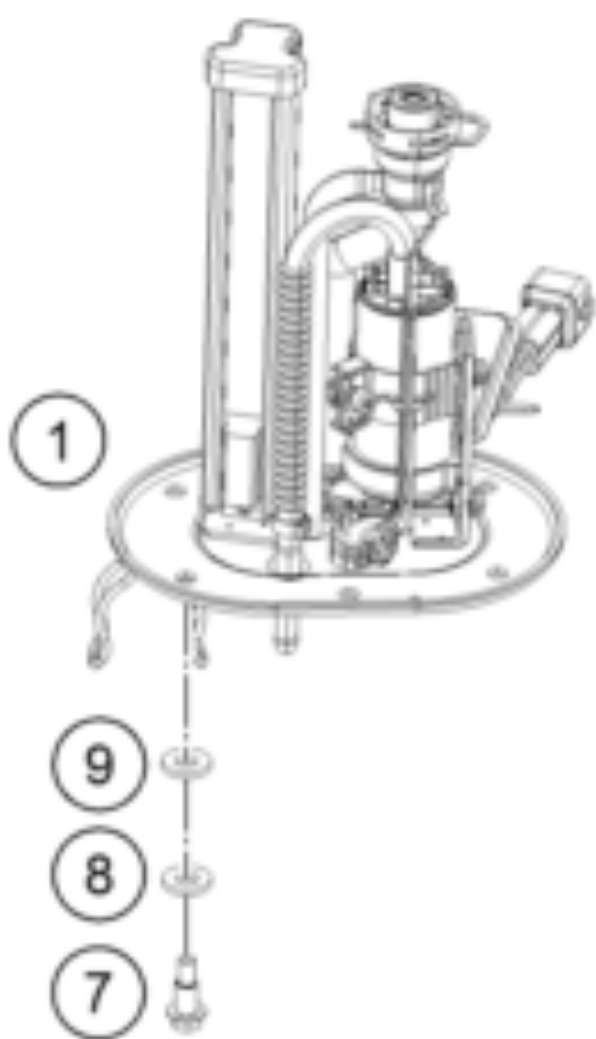

RC 390 WHITE ABS CKD 15 <2015><MY><F538901>  
FUEL PUMP  
15613

---

<b>Pos</b>	<b>Part Number</b>	<b>Description</b>	<b>Additional Text</b>	<b>Quantity</b>
1	90807088000	FUEL PUMP		1.00
2	90107018000	FUEL FILTER		1.00
6	90107018011	CLAMP 10MM		6.00
7	90507089110	SPECIAL SCREW FUEL PUMP		6.00
8	90507088030	WASHER FUEL PUMP		6.00
9	90507088020	NYLON WASHER		6.00
10	J770081020	O-RING 81X4		1.00
11	90507018000	FUEL PIPE SHORT		2.00
12	90107018010	FUEL HOSE R9		1.00