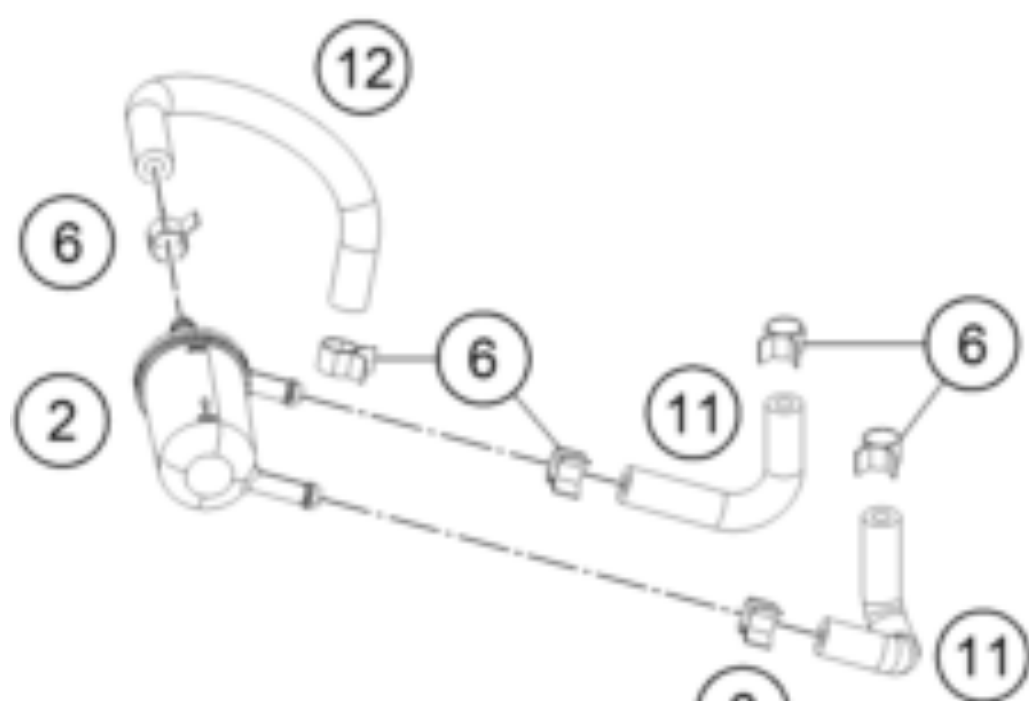

RC 390 WHITE ABS B.D. 15 <2015><ASIA><F538801>
FUEL PUMP
15613

Pos	Part Number	Description	Additional Text	Quantity
1	90807088000	FUEL PUMP		1.00
2	90107018000	FUEL FILTER		1.00
6	90107018011	CLAMP 10MM		6.00
7	90507089110	SPECIAL SCREW FUEL PUMP		6.00
8	90507088030	WASHER FUEL PUMP		6.00
9	90507088020	NYLON WASHER		6.00
10	J770081020	O-RING 81X4		1.00
11	90507018000	FUEL PIPE SHORT		2.00
12	90107018010	FUEL HOSE R9		1.00