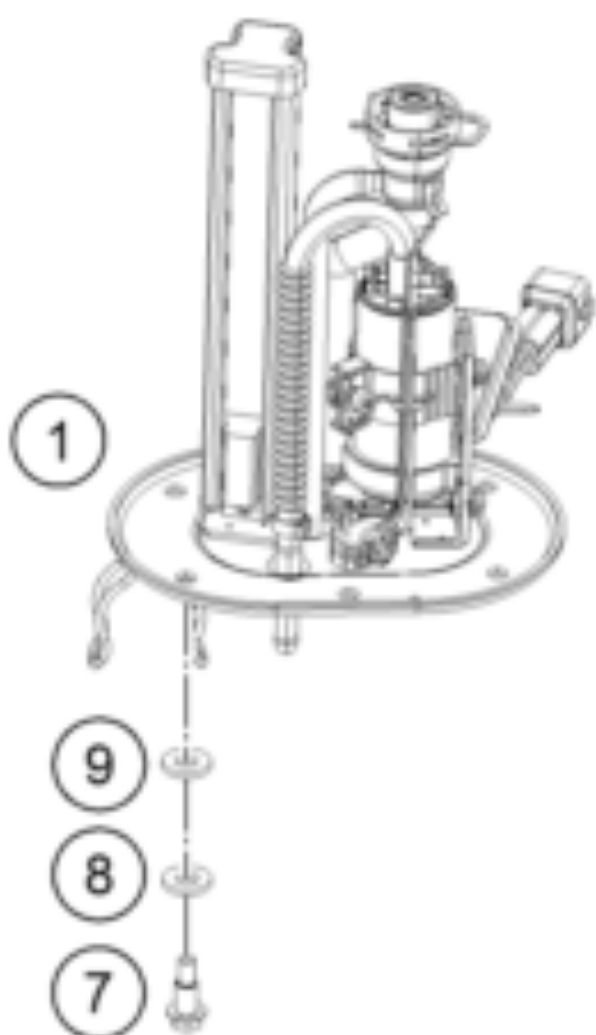

RC 390 WHITE ABS B.D. 15 <2015><ASIA><F538801>
FUEL PUMP
15613

Pos	Part Number	Description	Additional Text	Quantity
1	90807088000	FUEL PUMP		1.00
2	90107018000	FUEL FILTER		1.00
6	90107018011	CLAMP 10MM		6.00
7	90507089110	SPECIAL SCREW FUEL PUMP		6.00
8	90507088030	WASHER FUEL PUMP		6.00
9	90507088020	NYLON WASHER		6.00
10	J770081020	O-RING 81X4		1.00
11	90507018000	FUEL PIPE SHORT		2.00
12	90107018010	FUEL HOSE R9		1.00