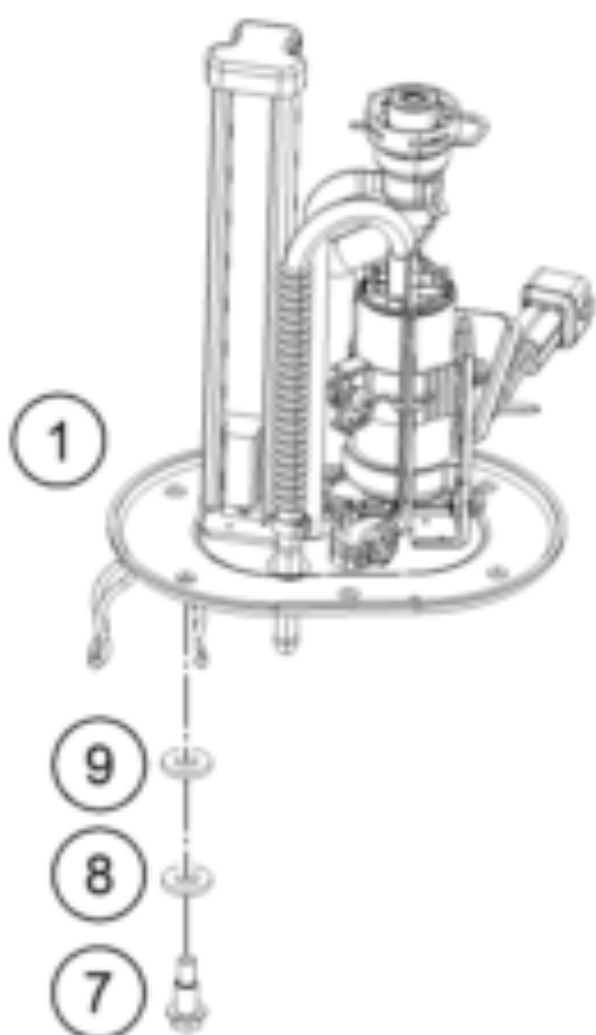

RC 390 WHITE ABS B.D. 15 <2015><JP><F538601>  
FUEL PUMP  
15613

---

<b>Pos</b>	<b>Part Number</b>	<b>Description</b>	<b>Additional Text</b>	<b>Quantity</b>
1	90807088000	FUEL PUMP		1.00
2	90107018000	FUEL FILTER		1.00
6	90107018011	CLAMP 10MM		6.00
7	90507089110	SPECIAL SCREW FUEL PUMP		6.00
8	90507088030	WASHER FUEL PUMP		6.00
9	90507088020	NYLON WASHER		6.00
10	J770081020	O-RING 81X4		1.00
11	90507018000	FUEL PIPE SHORT		2.00
12	90107018010	FUEL HOSE R9		1.00