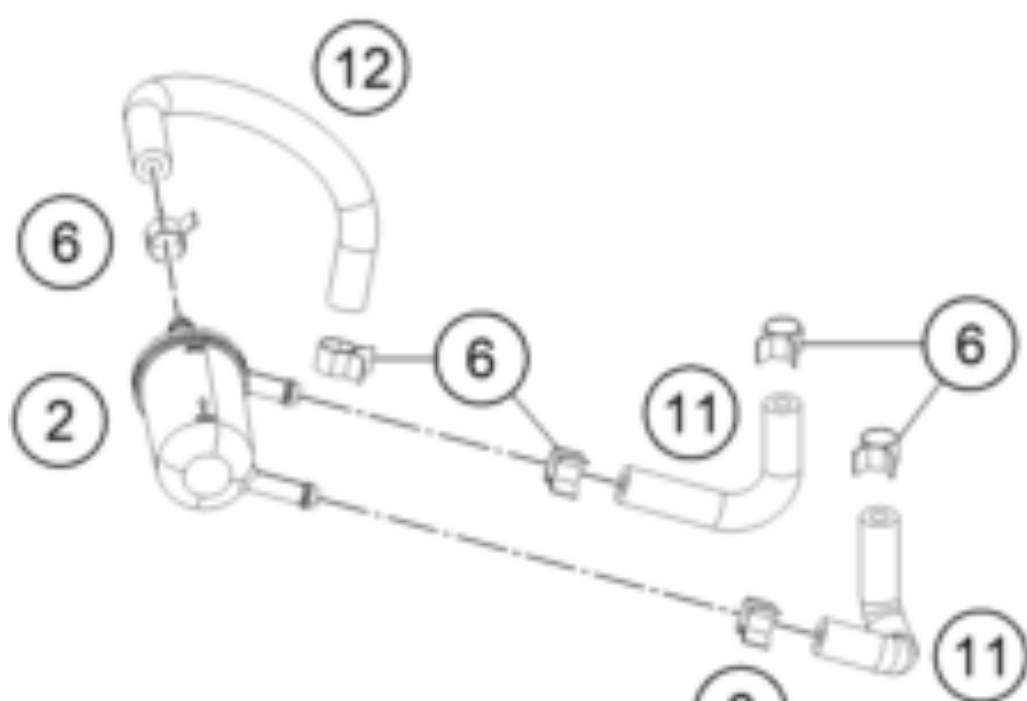

RC 390 WHITE ABS B.D. 15 <2015><JP><F538601>  
FUEL PUMP  
15613

---

<b>Pos</b>	<b>Part Number</b>	<b>Description</b>	<b>Additional Text</b>	<b>Quantity</b>
1	90807088000	FUEL PUMP		1.00
2	90107018000	FUEL FILTER		1.00
6	90107018011	CLAMP 10MM		6.00
7	90507089110	SPECIAL SCREW FUEL PUMP		6.00
8	90507088030	WASHER FUEL PUMP		6.00
9	90507088020	NYLON WASHER		6.00
10	J770081020	O-RING 81X4		1.00
11	90507018000	FUEL PIPE SHORT		2.00
12	90107018010	FUEL HOSE R9		1.00