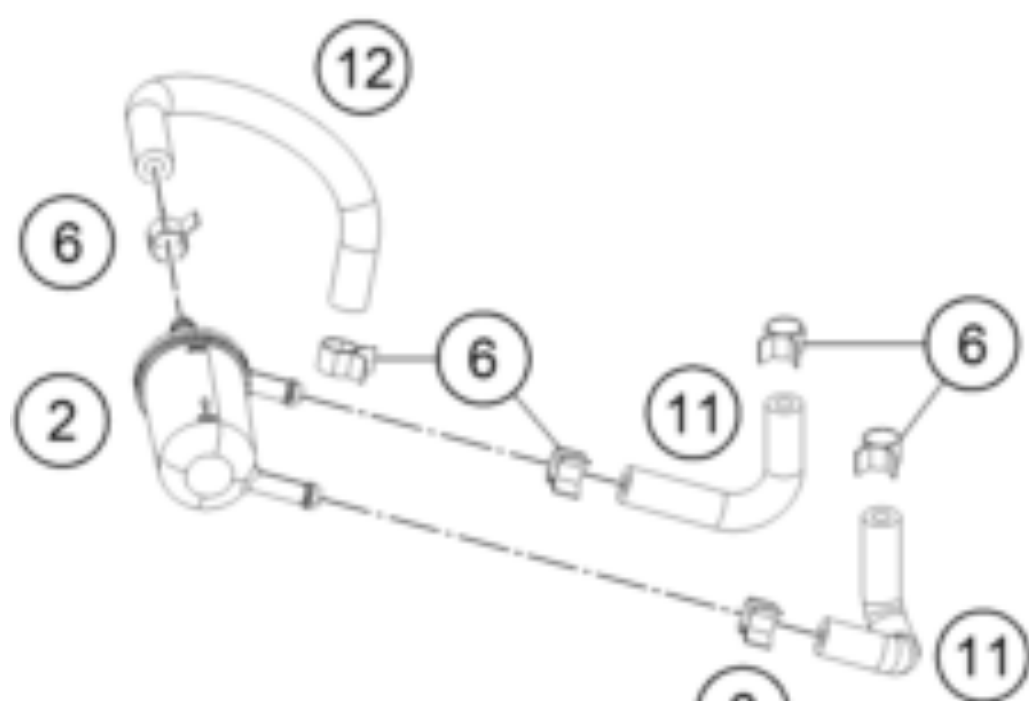

RC 390 WHITE ABS B.D. 15 <2015><US><F537501>  
FUEL PUMP  
15613

---

<b>Pos</b>	<b>Part Number</b>	<b>Description</b>	<b>Additional Text</b>	<b>Quantity</b>
1	90807088000	FUEL PUMP		1.00
2	90107018000	FUEL FILTER		1.00
6	90107018011	CLAMP 10MM		6.00
7	90507089110	SPECIAL SCREW FUEL PUMP		6.00
8	90507088030	WASHER FUEL PUMP		6.00
9	90507088020	NYLON WASHER		6.00
10	J770081020	O-RING 81X4		1.00
11	90507018000	FUEL PIPE SHORT		2.00
12	90107018010	FUEL HOSE R9		1.00