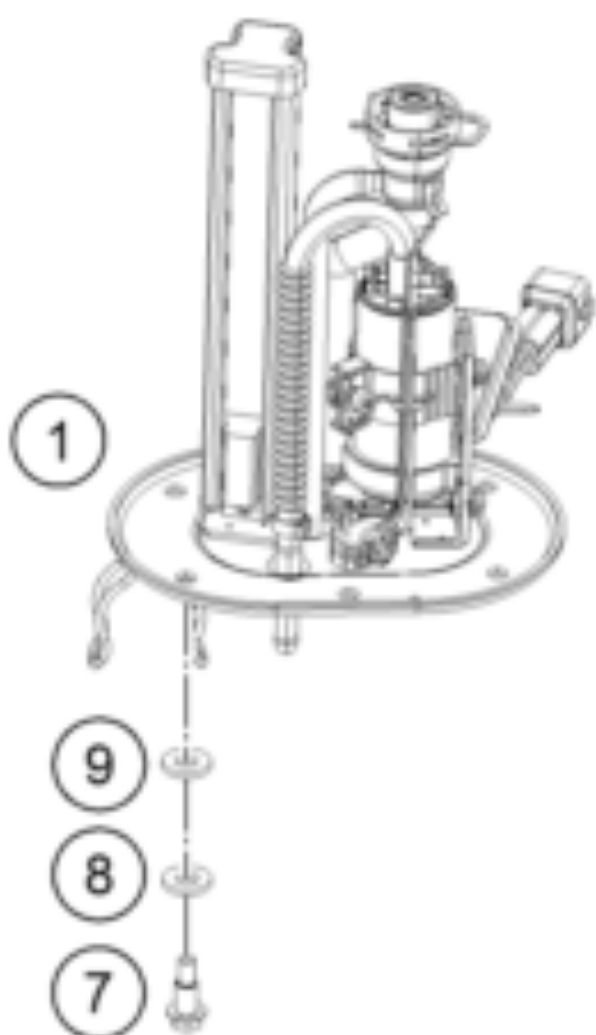

RC 390 WHITE ABS B.D. 15 <2015><US><F537501>  
FUEL PUMP  
15613

---

<b>Pos</b>	<b>Part Number</b>	<b>Description</b>	<b>Additional Text</b>	<b>Quantity</b>
1	90807088000	FUEL PUMP		1.00
2	90107018000	FUEL FILTER		1.00
6	90107018011	CLAMP 10MM		6.00
7	90507089110	SPECIAL SCREW FUEL PUMP		6.00
8	90507088030	WASHER FUEL PUMP		6.00
9	90507088020	NYLON WASHER		6.00
10	J770081020	O-RING 81X4		1.00
11	90507018000	FUEL PIPE SHORT		2.00
12	90107018010	FUEL HOSE R9		1.00