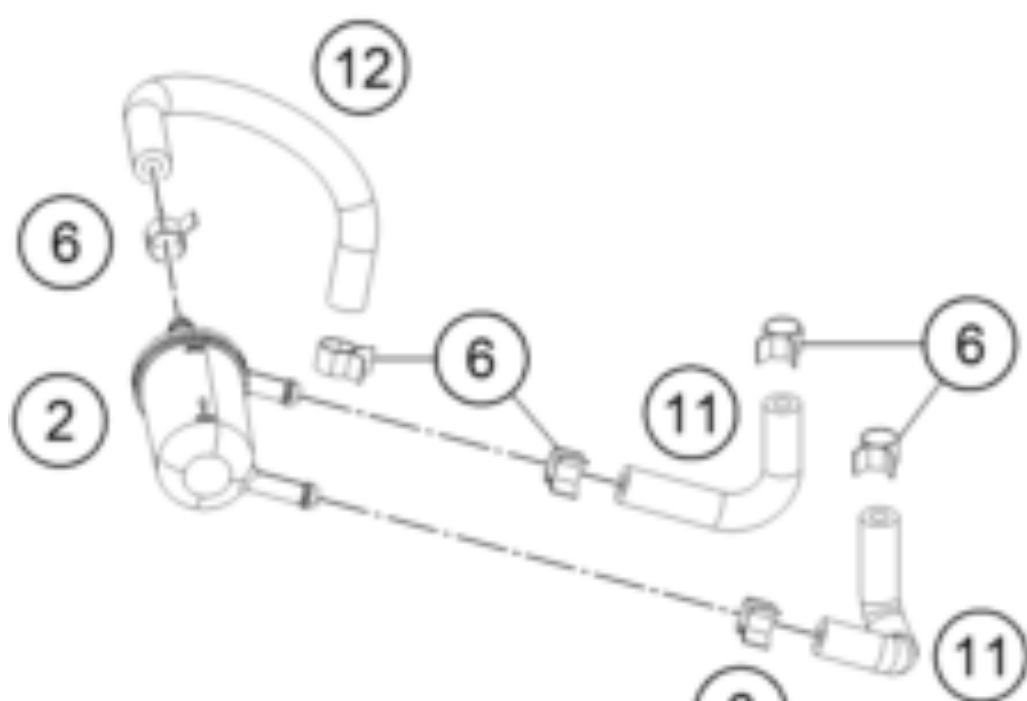

RC 390 WHITE ABS B.D. 15 <2015><EU><F5303O2>
FUEL PUMP
15613

Pos	Part Number	Description	Additional Text	Quantity
1	90807088000	FUEL PUMP		1.00
2	90107018000	FUEL FILTER		1.00
6	90107018011	CLAMP 10MM		6.00
7	90507089110	SPECIAL SCREW FUEL PUMP		6.00
8	90507088030	WASHER FUEL PUMP		6.00
9	90507088020	NYLON WASHER		6.00
10	J770081020	O-RING 81X4		1.00
11	90507018000	FUEL PIPE SHORT		2.00
12	90107018010	FUEL HOSE R9		1.00