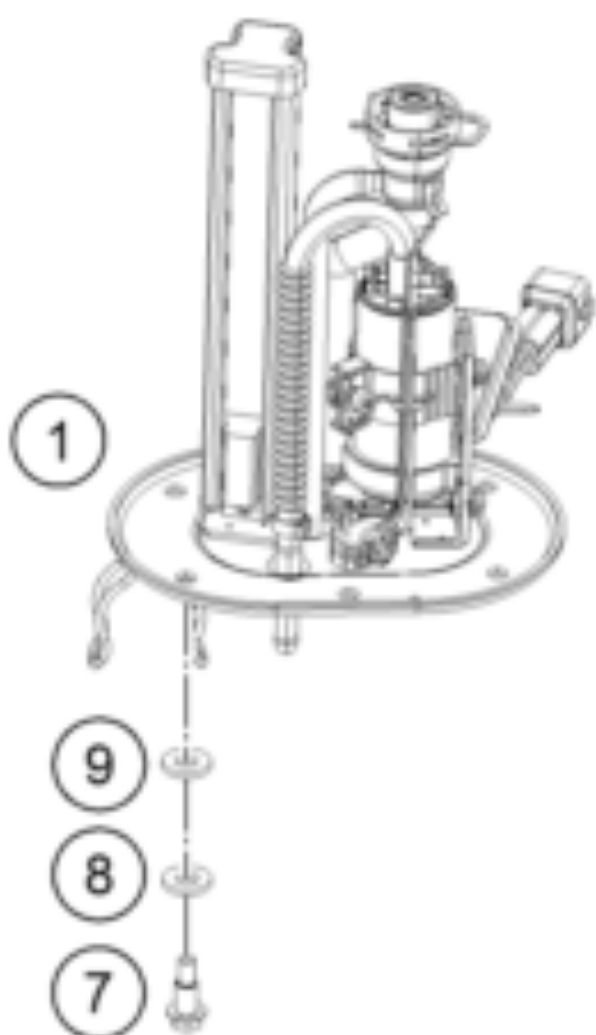

RC 390 WHITE ABS B.D. 15 <2015><EU><F5303O2>
FUEL PUMP
15613

Pos	Part Number	Description	Additional Text	Quantity
1	90807088000	FUEL PUMP		1.00
2	90107018000	FUEL FILTER		1.00
6	90107018011	CLAMP 10MM		6.00
7	90507089110	SPECIAL SCREW FUEL PUMP		6.00
8	90507088030	WASHER FUEL PUMP		6.00
9	90507088020	NYLON WASHER		6.00
10	J770081020	O-RING 81X4		1.00
11	90507018000	FUEL PIPE SHORT		2.00
12	90107018010	FUEL HOSE R9		1.00