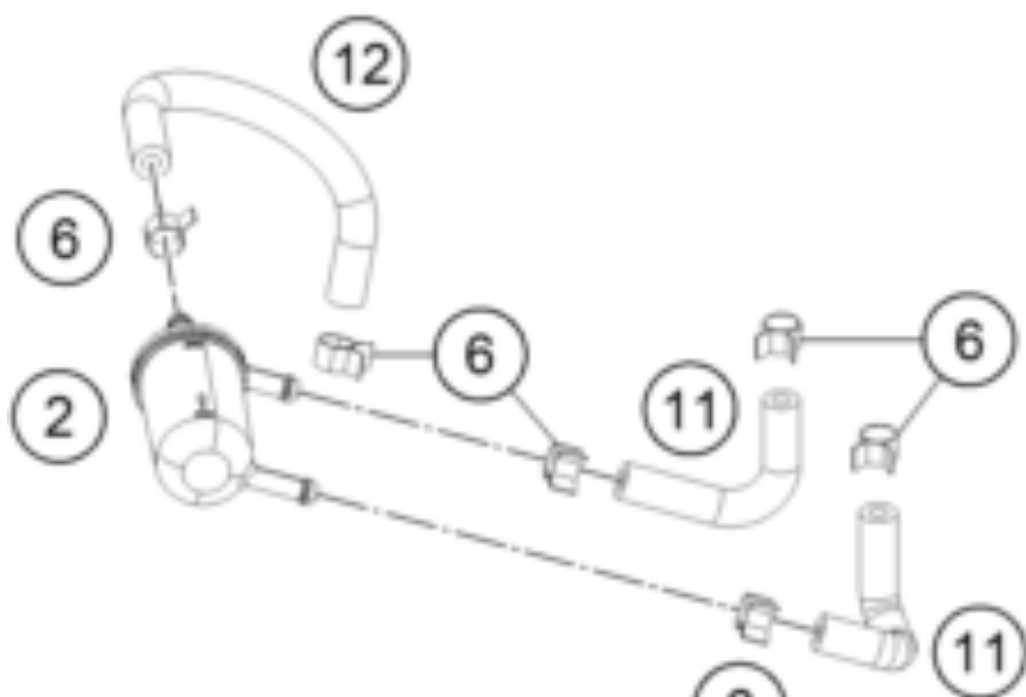

RC 390 WHITE ABS B.D. 15 <2015><EU><F5303O2>
FUEL PUMP
15613

10

1

9

8

7

12

6

2

6

11

6

11

Pos	Part Number	Description	Additional Text	Quantity
1	90807088000	FUEL PUMP		1.00
2	90107018000	FUEL FILTER		1.00
6	90107018011	CLAMP 10MM		6.00
7	90507089110	SPECIAL SCREW FUEL PUMP		6.00
8	90507088030	WASHER FUEL PUMP		6.00
9	90507088020	NYLON WASHER		6.00
10	J770081020	O-RING 81X4		1.00
11	90507018000	FUEL PIPE SHORT		2.00
12	90107018010	FUEL HOSE R9		1.00