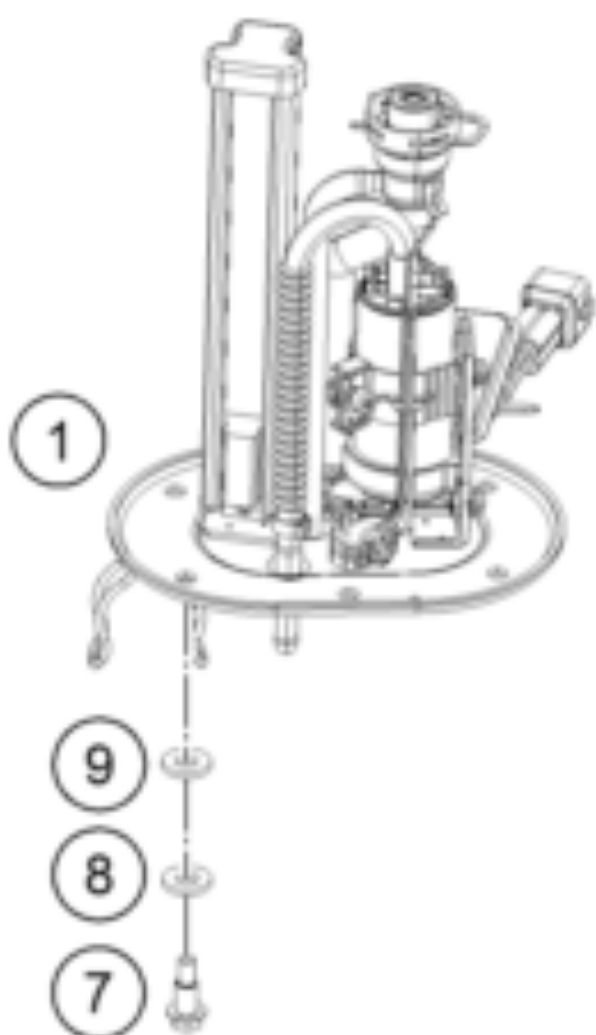

RC 390 WHITE ABS B.D. 14 <2014><EU><F5303N3>
FUEL PUMP
15613

Pos	Part Number	Description	Additional Text	Quantity
1	90807088000	FUEL PUMP		1.00
2	90107018000	FUEL FILTER		1.00
6	90107018011	CLAMP 10MM		6.00
7	90507089110	SPECIAL SCREW FUEL PUMP		6.00
8	90507088030	WASHER FUEL PUMP		6.00
9	90507088020	NYLON WASHER		6.00
10	J770081020	O-RING 81X4		1.00
11	90507018000	FUEL PIPE SHORT		2.00
12	90107018010	FUEL HOSE R9		1.00