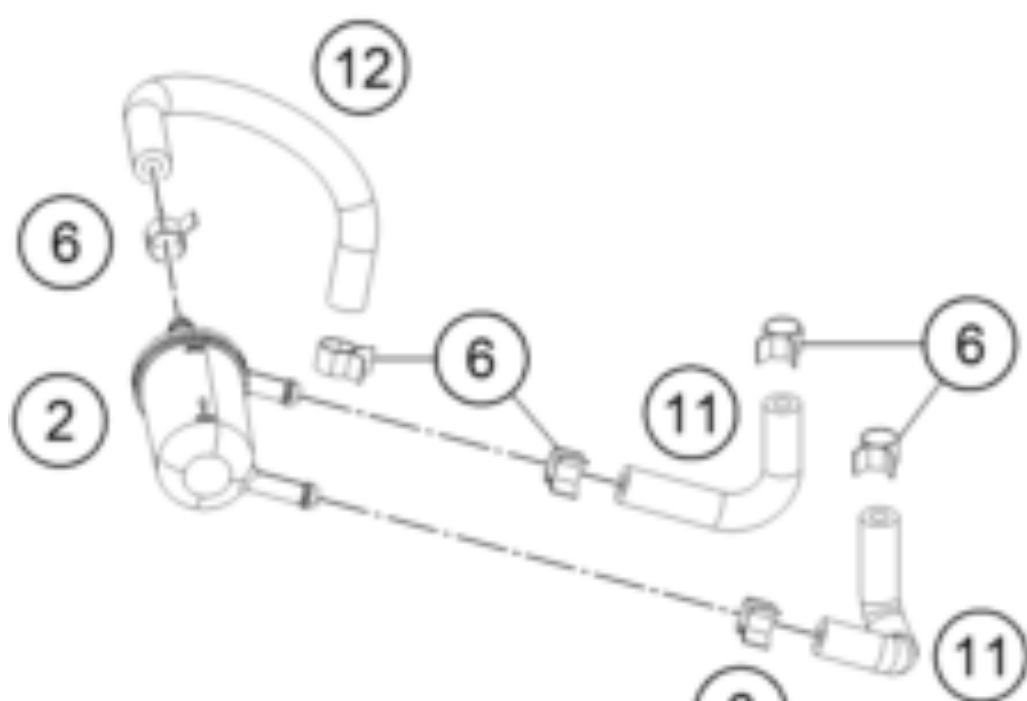

RC 390 WHITE ABS B.D. 14 <2014><EU><F5303N3>
FUEL PUMP
15613

Pos	Part Number	Description	Additional Text	Quantity
1	90807088000	FUEL PUMP		1.00
2	90107018000	FUEL FILTER		1.00
6	90107018011	CLAMP 10MM		6.00
7	90507089110	SPECIAL SCREW FUEL PUMP		6.00
8	90507088030	WASHER FUEL PUMP		6.00
9	90507088020	NYLON WASHER		6.00
10	J770081020	O-RING 81X4		1.00
11	90507018000	FUEL PIPE SHORT		2.00
12	90107018010	FUEL HOSE R9		1.00