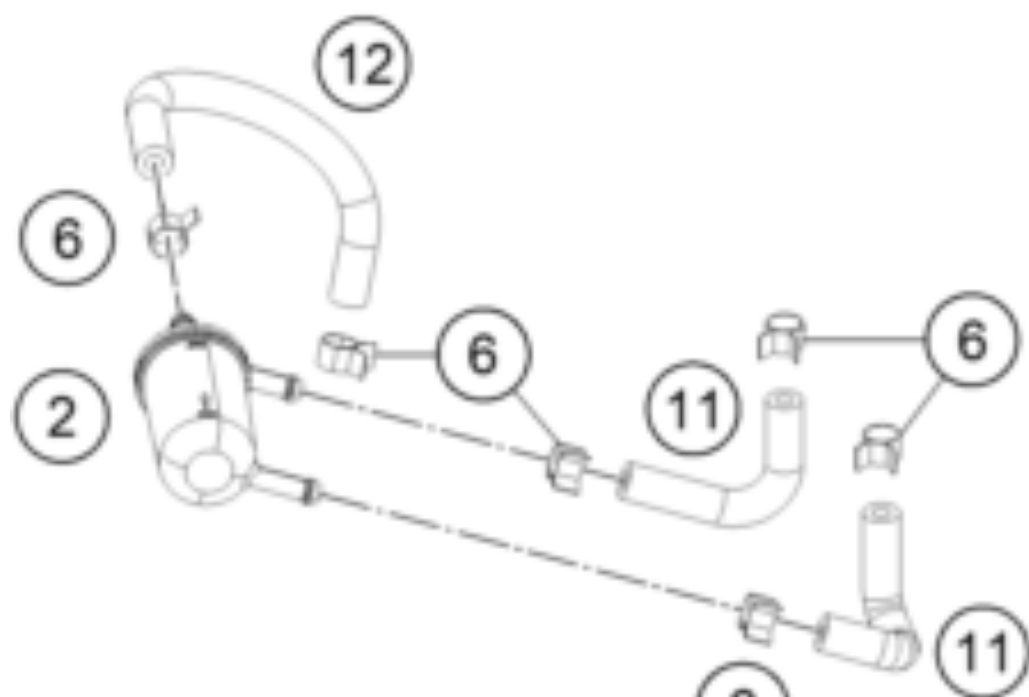

RC 250 WHITE ABS B.D. 15 <2015><EU><F5203O1>
FUEL PUMP
15613

Pos	Part Number	Description	Additional Text	Quantity
1	90807088000	FUEL PUMP		1.00
2	90107018000	FUEL FILTER		1.00
6	90107018011	CLAMP 10MM		6.00
7	90507089110	SPECIAL SCREW FUEL PUMP		6.00
8	90507088030	WASHER FUEL PUMP		6.00
9	90507088020	NYLON WASHER		6.00
10	J770081020	O-RING 81X4		1.00
11	90507018000	FUEL PIPE SHORT		2.00
12	90107018010	FUEL HOSE R9		1.00