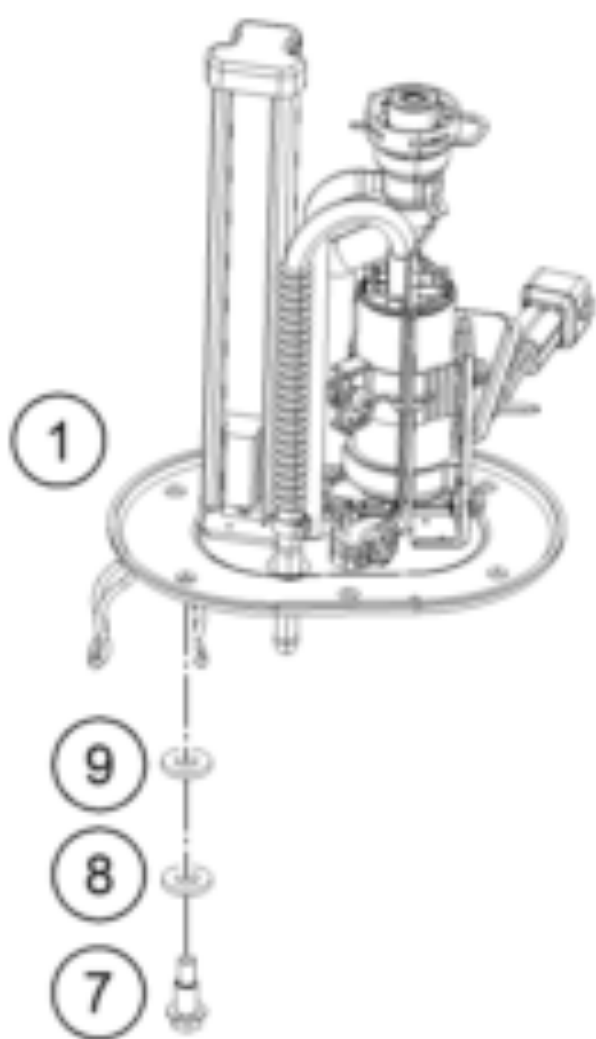

RC 250 WHITE ABS B.D. 15 <2015><EU><F5203O1>
FUEL PUMP
15613

Pos	Part Number	Description	Additional Text	Quantity
1	90807088000	FUEL PUMP		1.00
2	90107018000	FUEL FILTER		1.00
6	90107018011	CLAMP 10MM		6.00
7	90507089110	SPECIAL SCREW FUEL PUMP		6.00
8	90507088030	WASHER FUEL PUMP		6.00
9	90507088020	NYLON WASHER		6.00
10	J770081020	O-RING 81X4		1.00
11	90507018000	FUEL PIPE SHORT		2.00
12	90107018010	FUEL HOSE R9		1.00