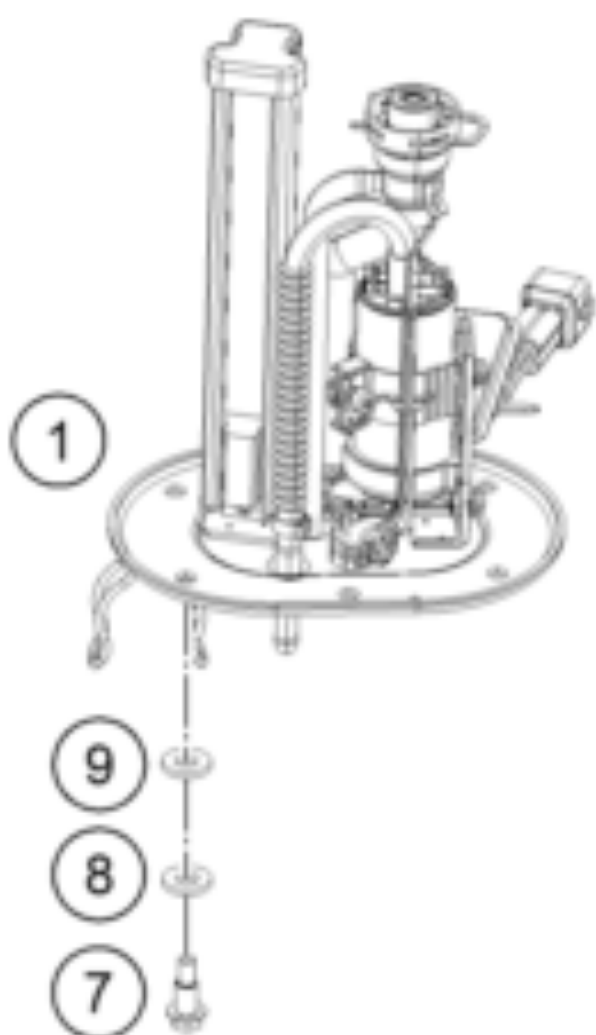

RC 125 WHITE / ABS 2016 <2016><EU><F5003P1>
FUEL PUMP
15612

Pos	Part Number	Description	Additional Text	Quantity
1	90507088000	FUEL PUMP		1.00
2	90107018000	FUEL FILTER		1.00
6	90107018011	CLAMP 10MM		6.00
7	90507089110	SPECIAL SCREW FUEL PUMP		6.00
8	90507088030	WASHER FUEL PUMP		6.00
9	90507088020	NYLON WASHER		6.00
10	J770081020	O-RING 81X4		1.00
11	90507018000	FUEL PIPE SHORT		2.00
12	90107018010	FUEL HOSE R9		1.00