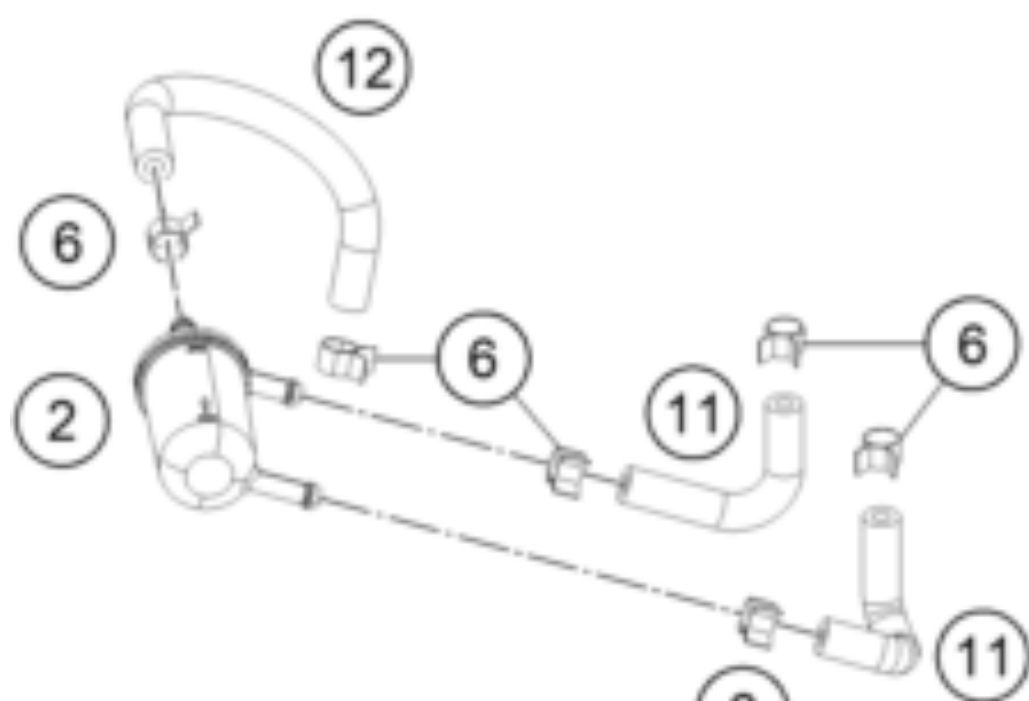

RC 125 WHITE / ABS 2016 <2016><EU><F5003P1>
FUEL PUMP
15612

Pos	Part Number	Description	Additional Text	Quantity
1	90507088000	FUEL PUMP		1.00
2	90107018000	FUEL FILTER		1.00
6	90107018011	CLAMP 10MM		6.00
7	90507089110	SPECIAL SCREW FUEL PUMP		6.00
8	90507088030	WASHER FUEL PUMP		6.00
9	90507088020	NYLON WASHER		6.00
10	J770081020	O-RING 81X4		1.00
11	90507018000	FUEL PIPE SHORT		2.00
12	90107018010	FUEL HOSE R9		1.00