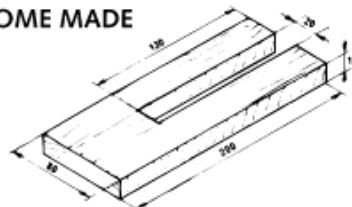

**HOLZGABEL
 SELBSTGEFERTIGT
 WOODEN FORK PLATE
 HOME MADE**

Pos	Part Number	Description	Additional Text	Quantity
1	56012001000	ASSY SUPPORT (WITHOUT HOLDER)		1.00
3	50329003000	HOLD. PLATE CLUTCH 125/200 '98		1.00
4	50329004000	HOLDER FOR PRIMARY GEAR '98		1.00
5	54629009044	MAGNETIC PULLER M 27X1 KOKUSAN		1.00
7	51012011000	SPECIAL CIRCLIP PLIER		1.00
8	54629012100	HOLD SPANNER ROTOR 2K-1/2/3/4		1.00
13	50112013000	DIAL GAUGE 0-10MM		1.00
14	50112030000	DIAL GAUGE SUPPORT		1.00