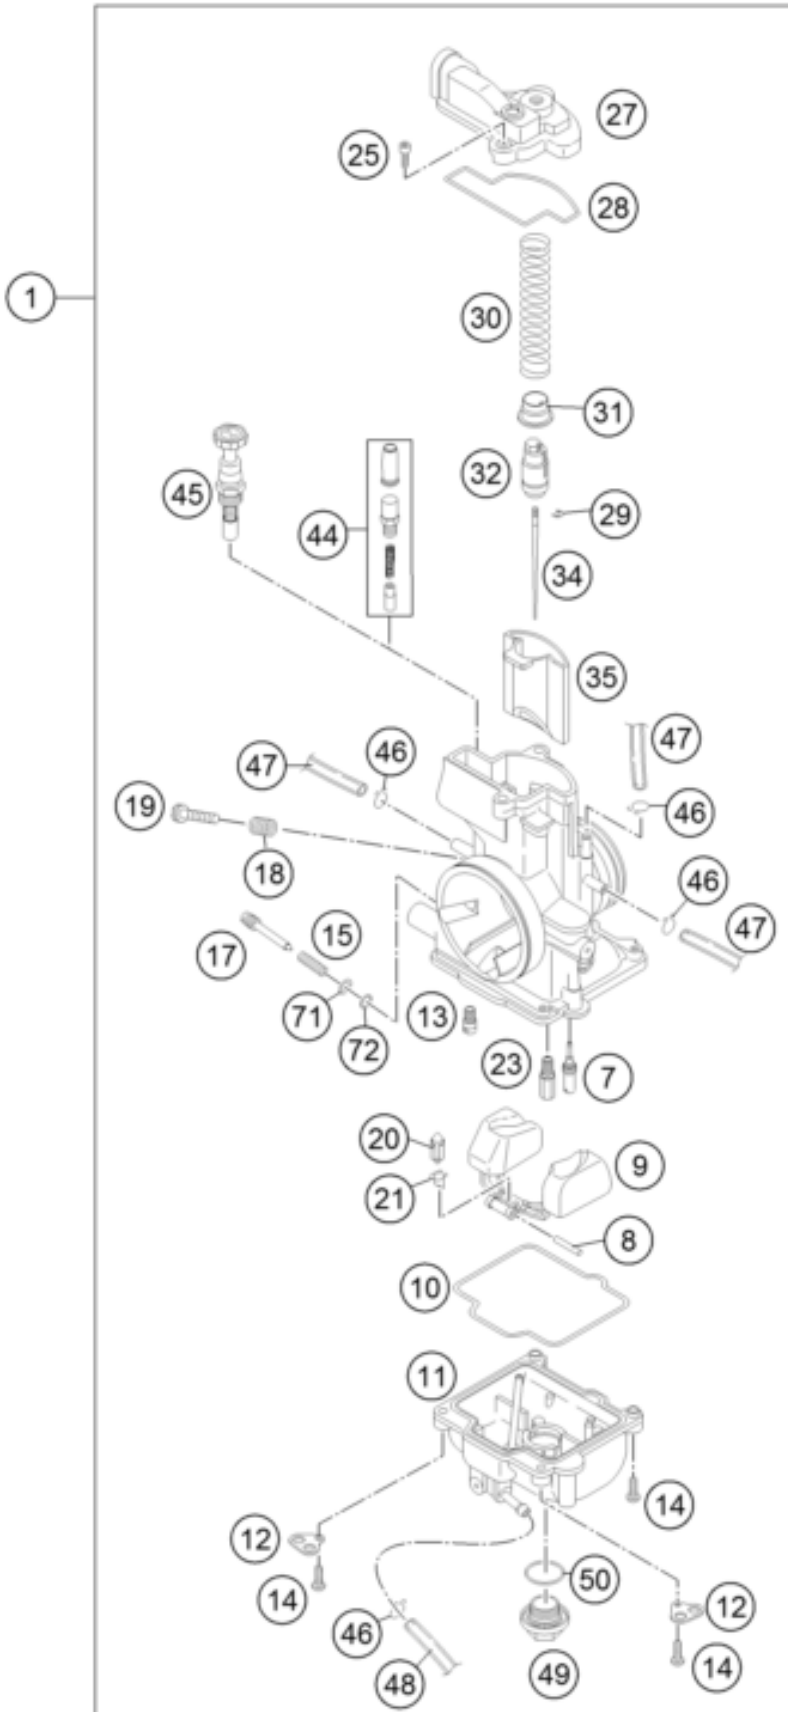

ACHTUNG !!!
Vor dem Einbau des Vergasers,
Bedüsung kontrollieren.

CAUTION !!!
Before mounting the carburetor,
check the jetting.

Pos	Part Number	Description	Additional Text	Quantity