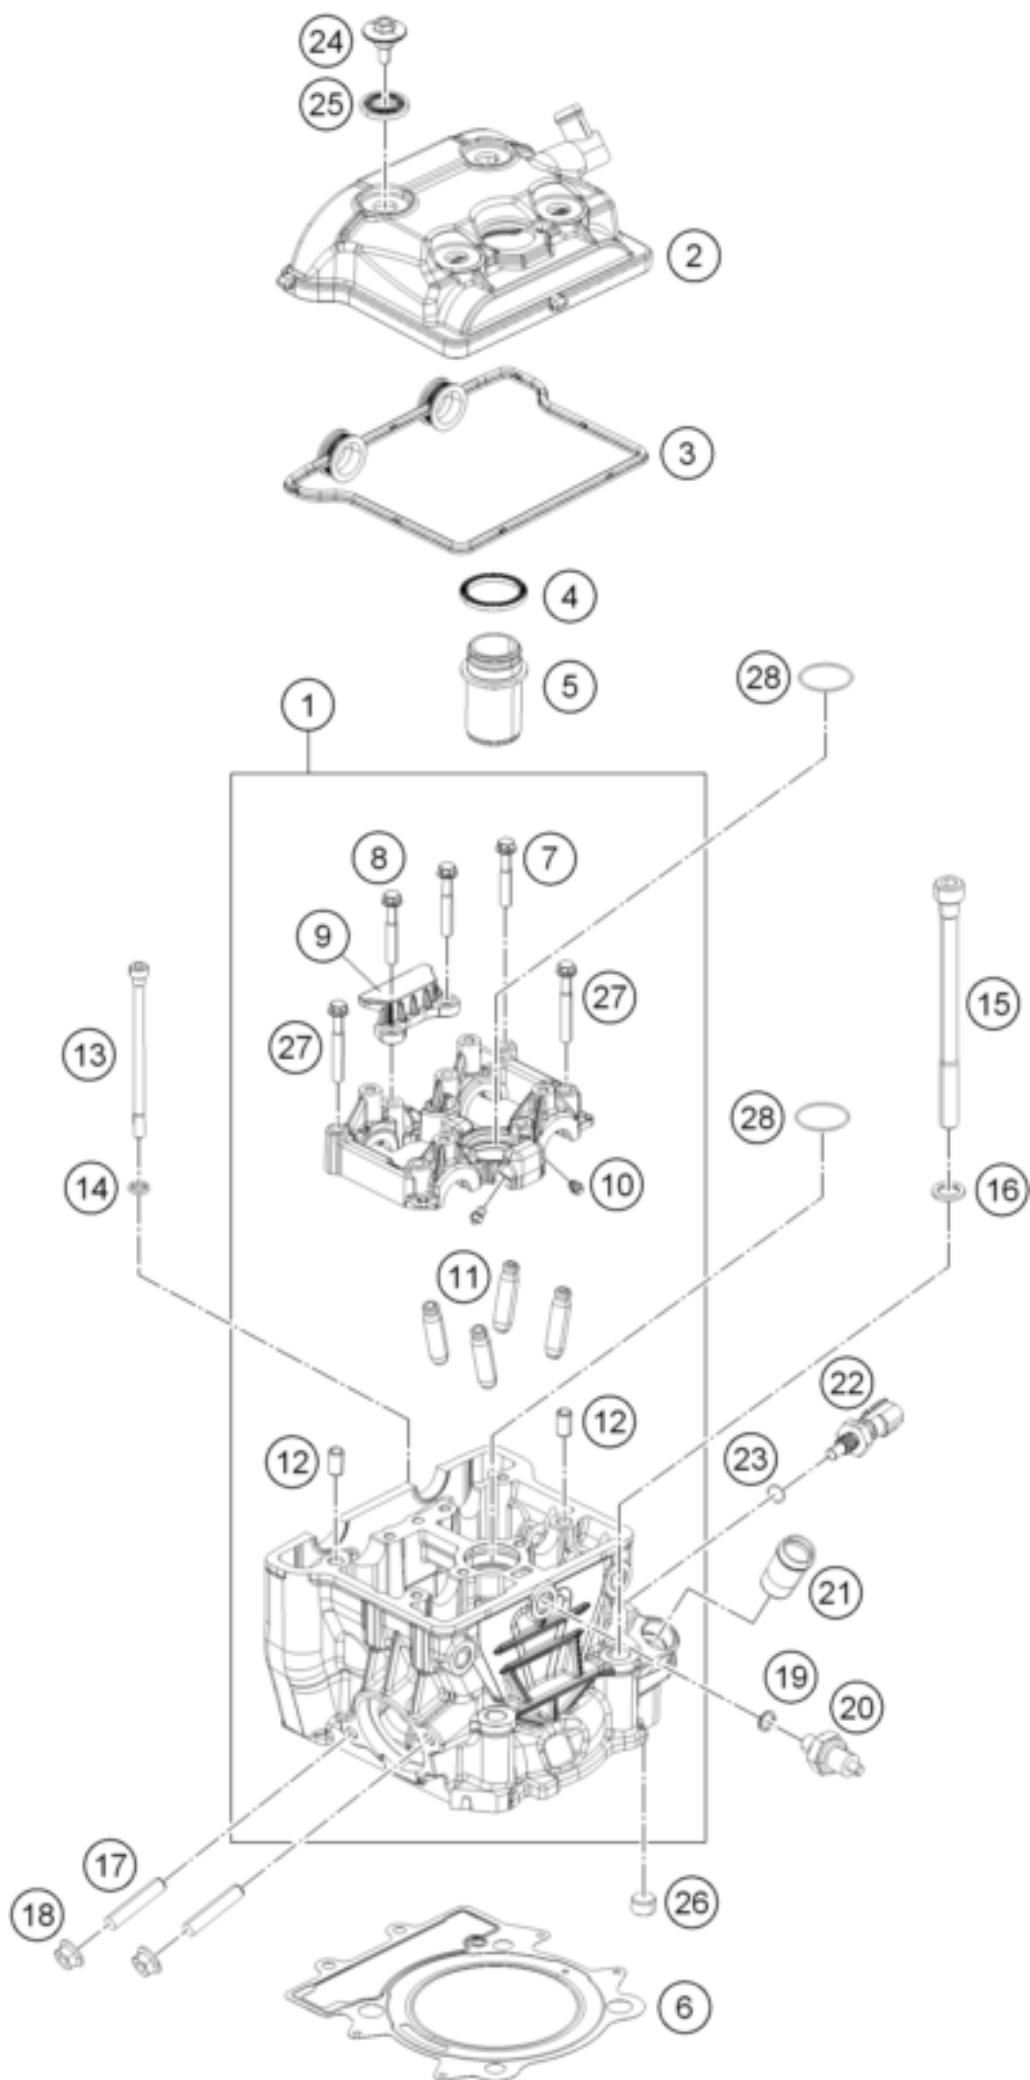

250 DUKE BL. ABS CKD 16 <2016><TH><F4283P1>  
CYLINDER HEAD  
14078

---

Pos	Part Number	Description	Additional Text	Quantity
1	91236020033	CYLINDER HEAD CPL.		1.00
2	90236052000	VALVE COVER CPL.		1.00
3	90236053000	GASKET VALVE COVER		1.00
4	90236054000	GASKET SPARK PLUG SHAFT		1.00
5	90236074000	SPARK PLUG SHAFT		1.00
6	91230036000	GASKET CYLINDER HEAD		1.00
7	J025060356	HH-COLLAR SCREW M6X35 WS8		4.00
8	J025060401	HH COLLAR SCREW M6X40		2.00
9	90236018000	CHAIN GUIDE TOP		1.00
10	90130064000	OIL JET		4.00
11	90236025000	VALVE GUIDE		4.00
12	90130024000	PIN DOWEL 8X6,4X14MM		2.00
13	J912061023	SOCKET HEAD SCREW M6X102		2.00
14	J125070003	WASHER 7X11X2		2.00
15	J912101449	SOCKET HEAD SCREW M10X144		4.00
16	J125110003	WASHER 11,2X18X2		4.00
17	90136020001	STUD M8		2.00
18	90136038000	FLANGED NUT M8 H7,5 WS12		2.00
19	90138091001	O-RING		1.00
20	90138091000	OIL PRESSURE SENSOR		1.00
21	90235019000	PIPE COOLANT		1.00
22	90135047000	TEMPERATURE SENSOR		1.00
23	90135047001	O-RING		1.00
24	90136052020	VALVE COVER SCREW		4.00
25	90136052010	DECOUPLING ELEMENT		4.00
26	90236024000	PLUG		1.00
27	J025060453	HH COLLAR SCREW M6X45		2.00
28	J770029819	O-RING 29,8X1,9		2.00