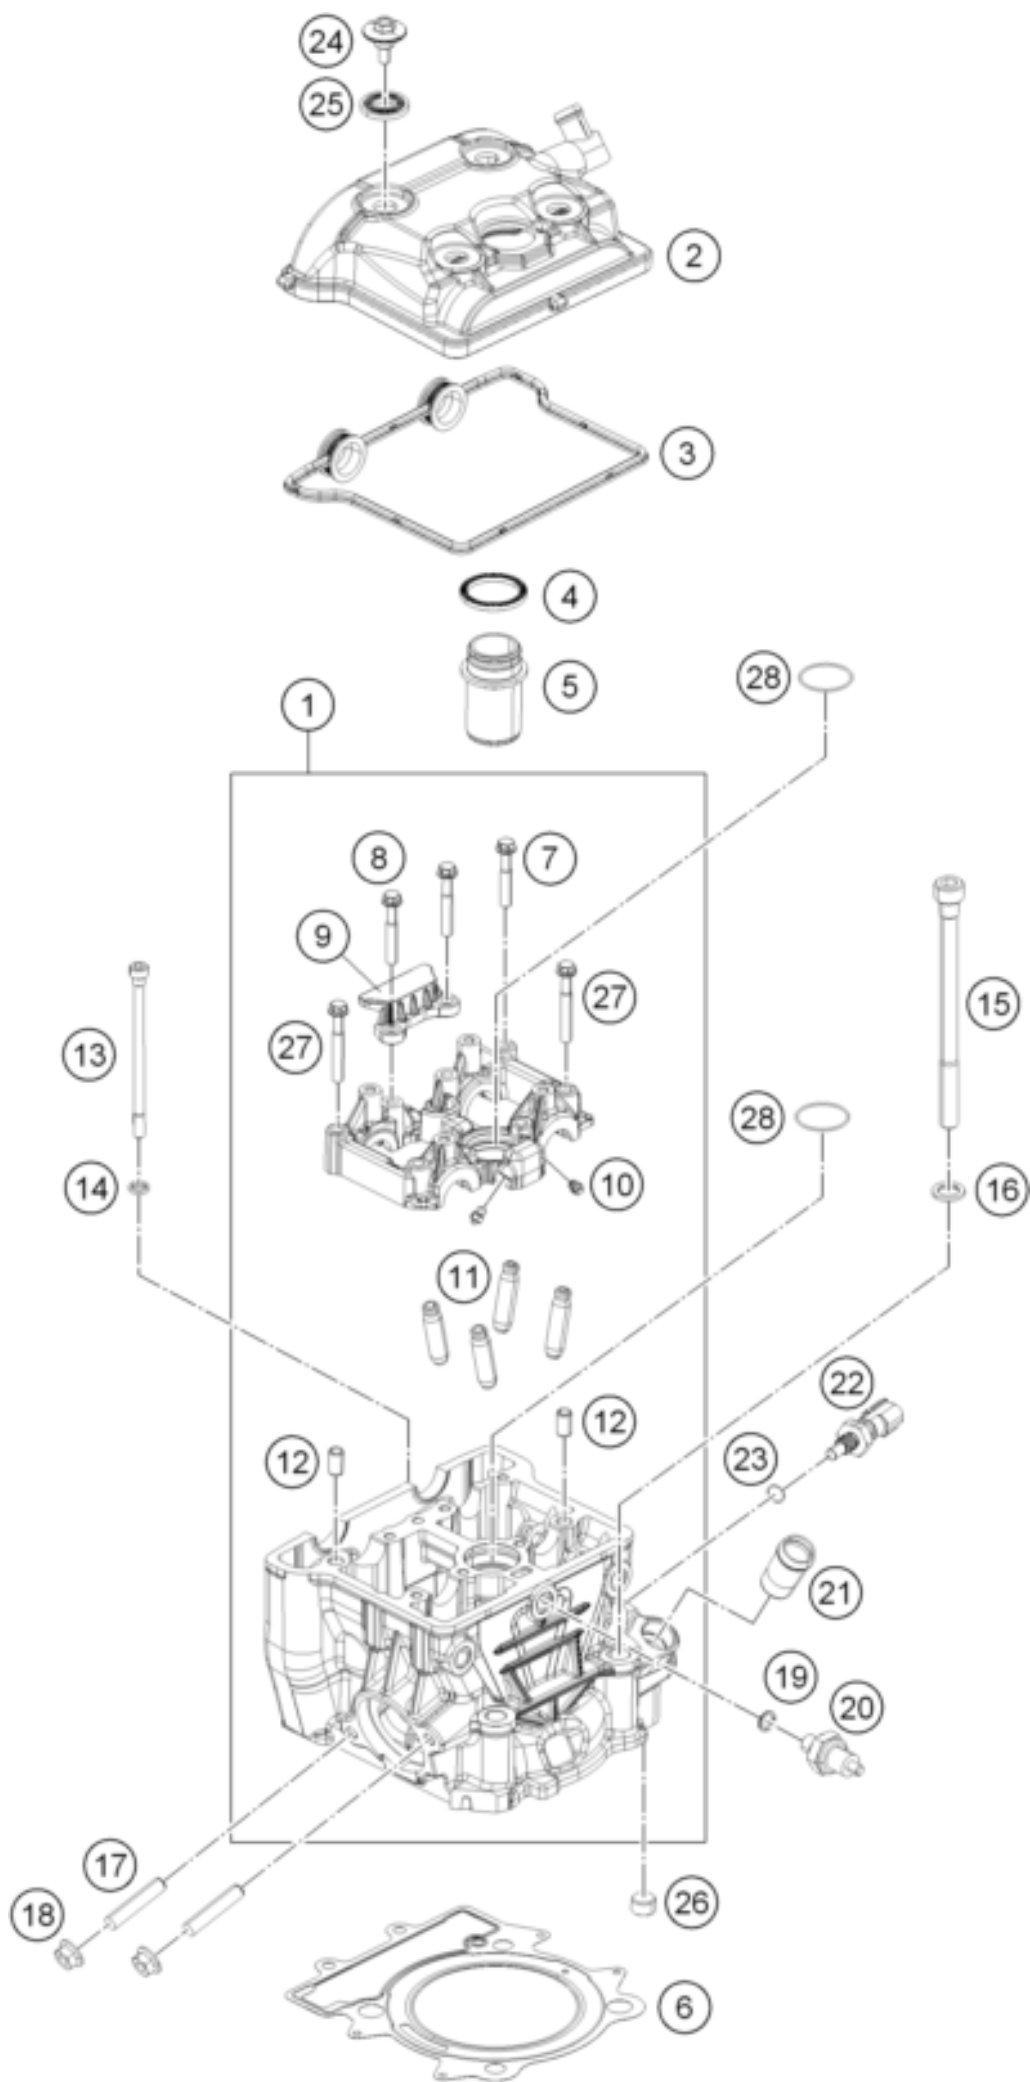

250 DUKE WHITE ABS CKD 15 <2015><MY><F428902>
CYLINDER HEAD
14078

Pos	Part Number	Description	Additional Text	Quantity
1	91236020033	CYLINDER HEAD CPL.		1.00
2	90236052000	VALVE COVER CPL.		1.00
3	90236053000	GASKET VALVE COVER		1.00
4	90236054000	GASKET SPARK PLUG SHAFT		1.00
5	90236074000	SPARK PLUG SHAFT		1.00
6	91230036000	GASKET CYLINDER HEAD		1.00
7	J025060356	HH-COLLAR SCREW M6X35 WS8		4.00
8	J025060401	HH COLLAR SCREW M6X40		2.00
9	90236018000	CHAIN GUIDE TOP		1.00
10	90130064000	OIL JET		4.00
11	90236025000	VALVE GUIDE		4.00
12	90130024000	PIN DOWEL 8X6,4X14MM		2.00
13	J912061023	SOCKET HEAD SCREW M6X102		2.00
14	J125070003	WASHER 7X11X2		2.00
15	J912101449	SOCKET HEAD SCREW M10X144		4.00
16	J125110003	WASHER 11,2X18X2		4.00
17	90136020001	STUD M8		2.00
18	90136038000	FLANGED NUT M8 H7,5 WS12		2.00
19	90138091001	O-RING		1.00
20	90138091000	OIL PRESSURE SENSOR		1.00
21	90235019000	PIPE COOLANT		1.00
22	90135047000	TEMPERATURE SENSOR		1.00
23	90135047001	O-RING		1.00
24	90136052020	VALVE COVER SCREW		4.00
25	90136052010	DECOUPLING ELEMENT		4.00
26	90236024000	PLUG		1.00
27	J025060453	HH COLLAR SCREW M6X45		2.00
28	J770029819	O-RING 29,8X1,9		2.00