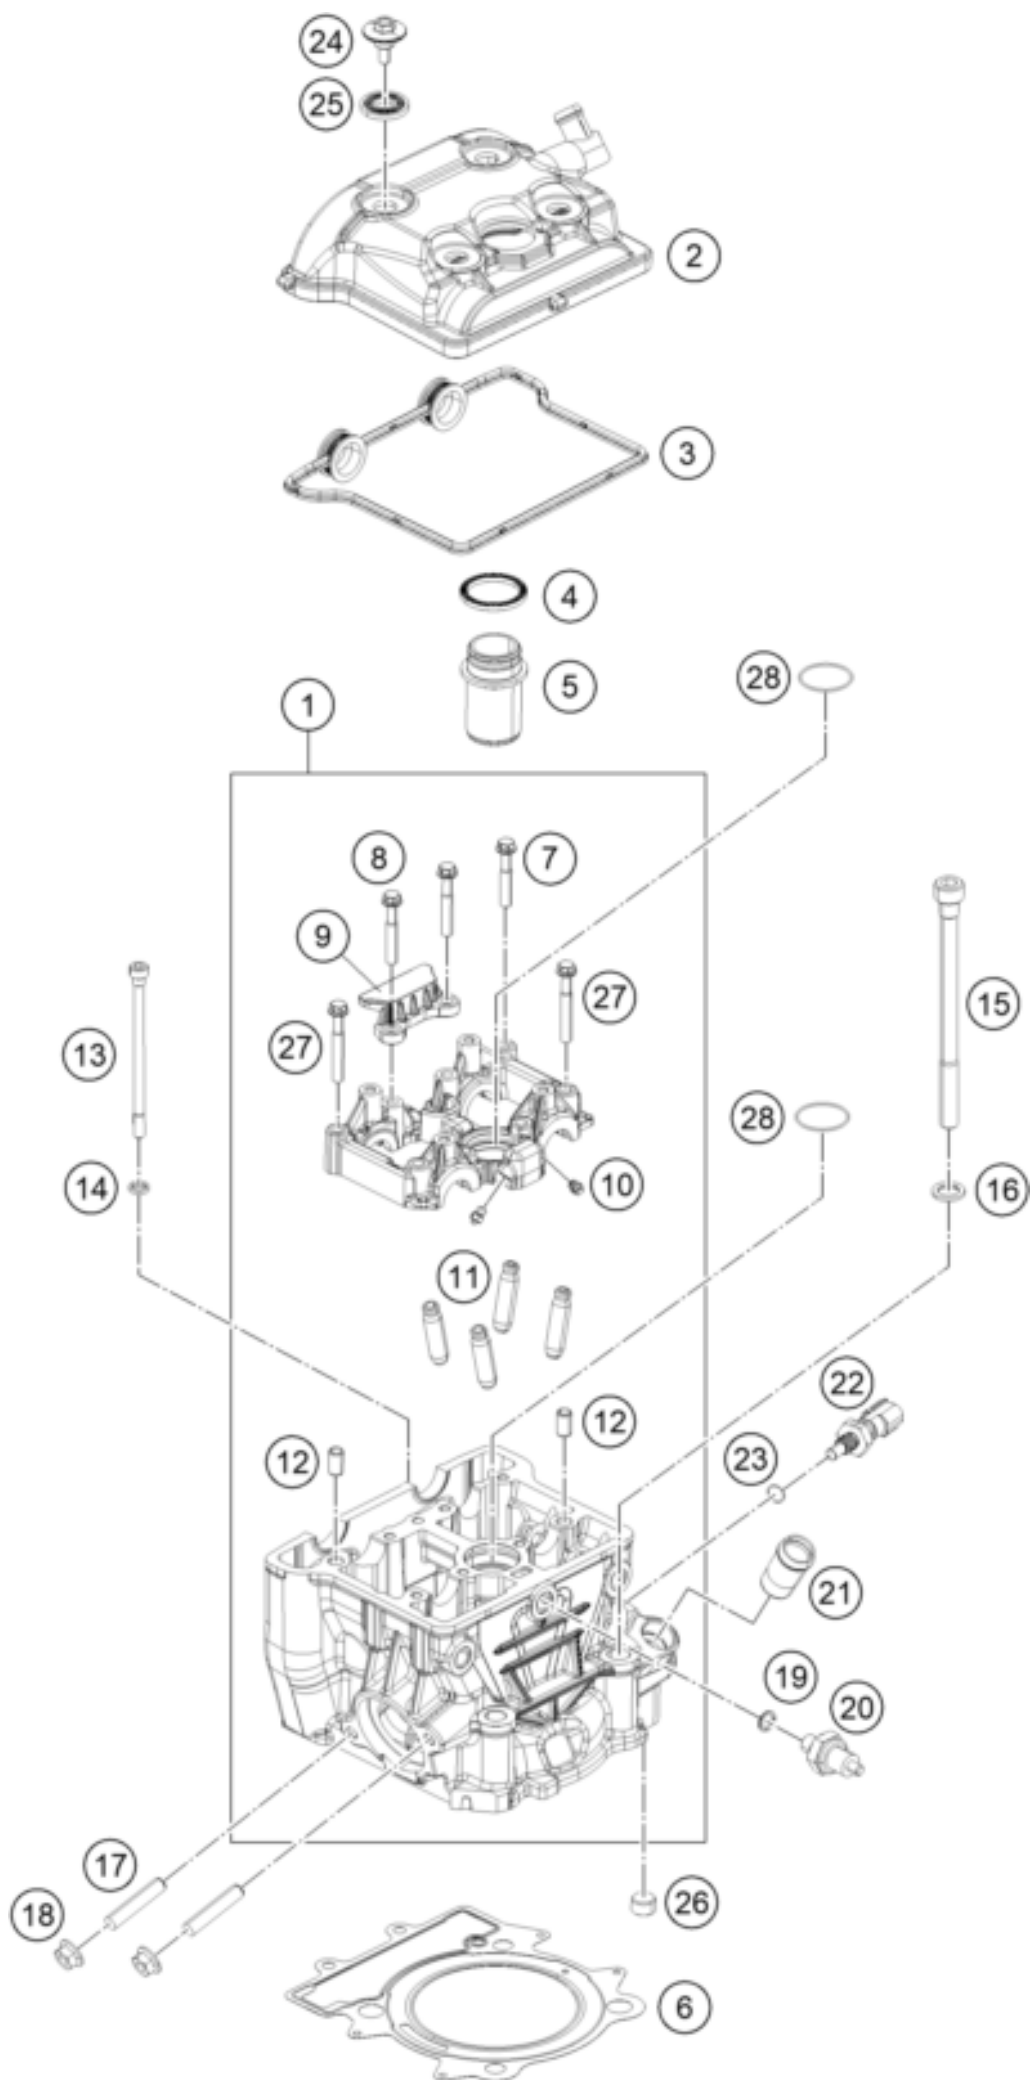

RC 250 WHITE ABS B.D. 15 <2015><EU><F520301>
CYLINDER HEAD
14078

Pos	Part Number	Description	Additional Text	Quantity
1	91236020033	CYLINDER HEAD CPL.		1.00
2	90236052000	VALVE COVER CPL.		1.00
3	90236053000	GASKET VALVE COVER		1.00
4	90236054000	GASKET SPARK PLUG SHAFT		1.00
5	90236074000	SPARK PLUG SHAFT		1.00
6	91230036000	GASKET CYLINDER HEAD		1.00
7	J025060356	HH-COLLAR SCREW M6X35 WS8		4.00
8	J025060401	HH COLLAR SCREW M6X40		2.00
9	90236018000	CHAIN GUIDE TOP		1.00
10	90130064000	OIL JET		4.00
11	90236025000	VALVE GUIDE		4.00
12	90130024000	PIN DOWEL 8X6,4X14MM	14mm length	2.00
13	J912061023	SOCKET HEAD SCREW M6X102		2.00
14	J125070003	WASHER 7X11X2		2.00
15	J912101449	SOCKET HEAD SCREW M10X144		4.00
16	J125110003	WASHER 11,2X18X2		4.00
17	90136020001	STUD M8		2.00
18	90136038000	FLANGED NUT M8 H7,5 WS12		2.00
19	90138091001	O-RING		1.00
20	90138091000	OIL PRESSURE SENSOR		1.00
21	90235019000	PIPE COOLANT		1.00
22	90135047000	TEMPERATURE SENSOR		1.00
23	J770000817800	O-ring 7.65x1.78		1.00
24	90136052020	VALVE COVER SCREW		4.00
25	90136052010	DECOUPLING ELEMENT		4.00
26	90236024000	PLUG		1.00
27	J025060453	HH COLLAR SCREW M6X45		2.00
28	J770029819	O-RING 29,8X1,9		2.00