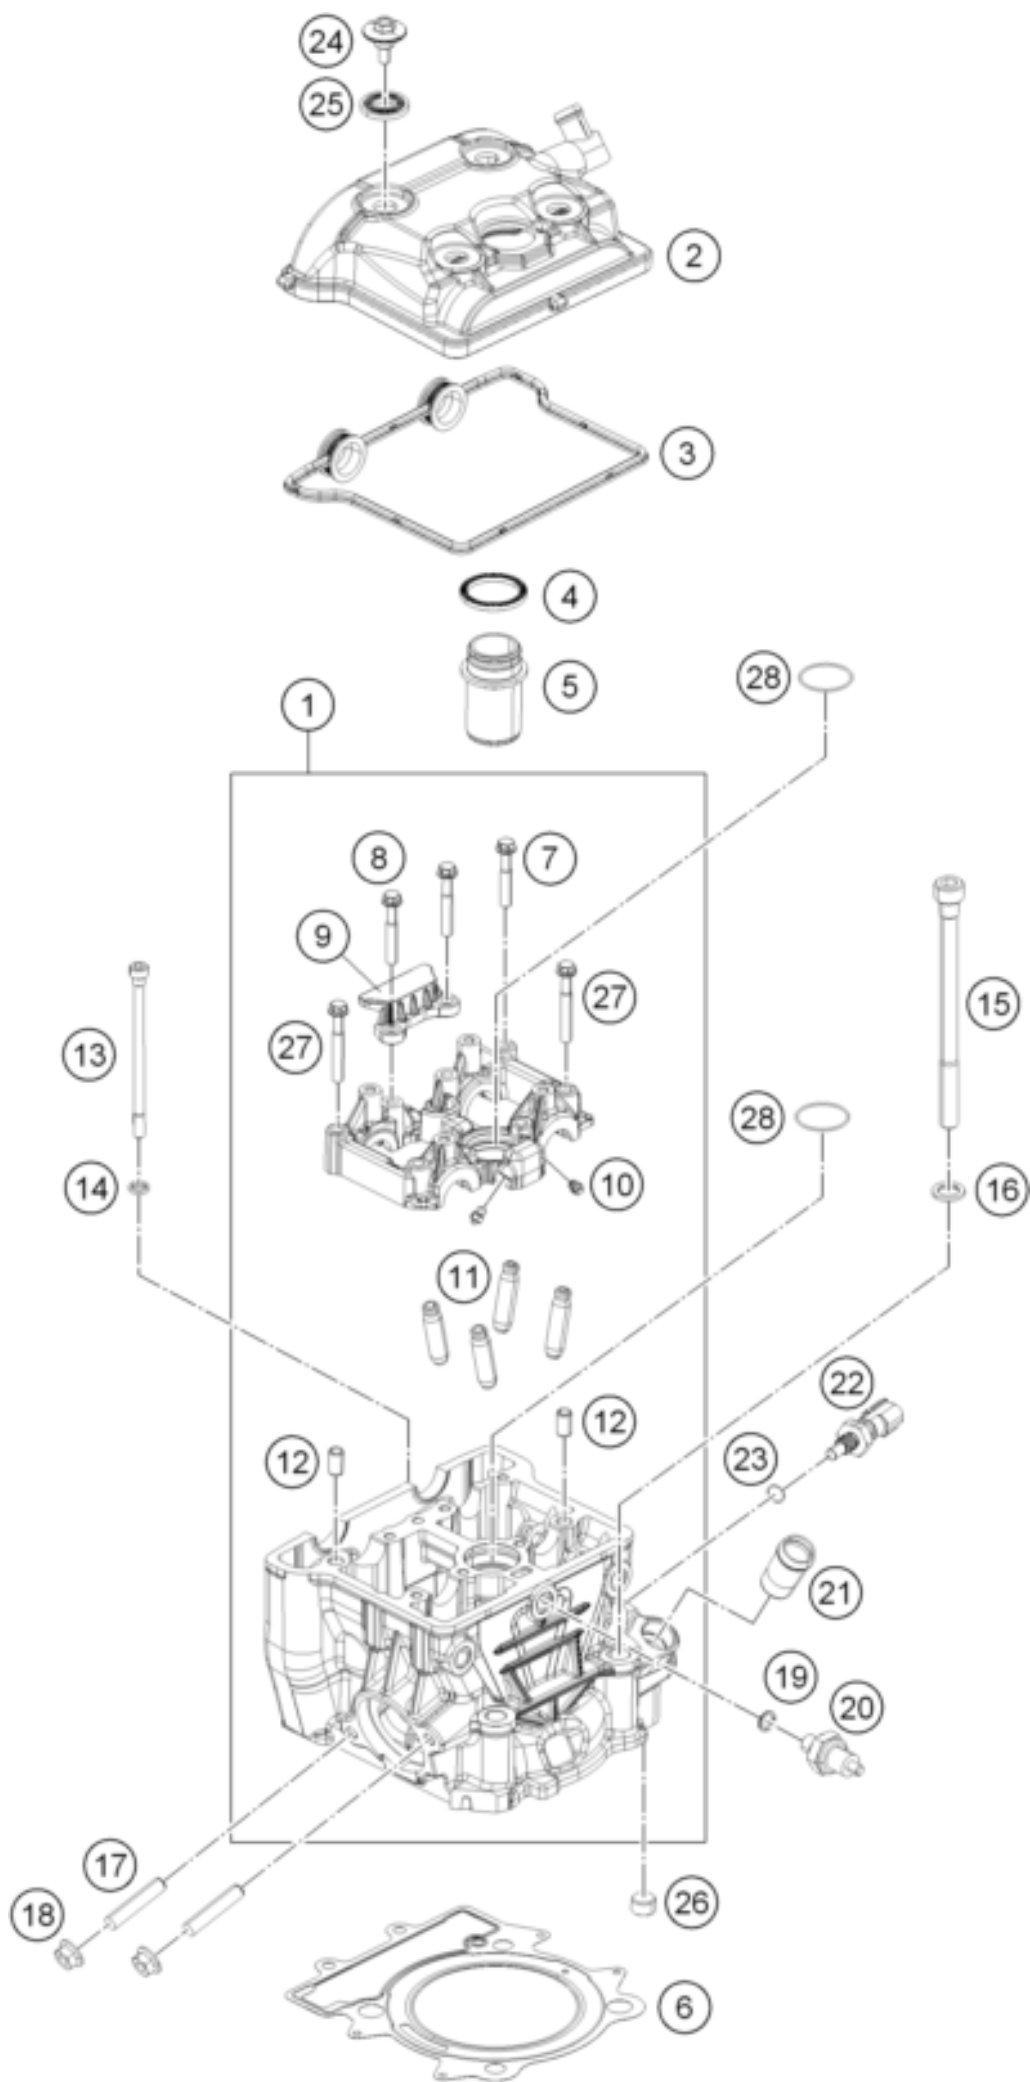

390 DUKE WHITE ABS 2016 <2016><EU><F4303P1>
CYLINDER HEAD
14077

Pos	Part Number	Description	Additional Text	Quantity
1	90236020033	CYLINDER HEAD CPL.		1.00
2	90236052000	VALVE COVER CPL.		1.00
3	90236053000	GASKET VALVE COVER		1.00
4	90236054000	GASKET SPARK PLUG SHAFT		1.00
5	90236074000	SPARK PLUG SHAFT		1.00
6	90230036000	CYLINDER HEAD GASKET		1.00
7	J025060356	HH-COLLAR SCREW M6X35 WS8		4.00
8	J025060401	HH COLLAR SCREW M6X40		2.00
9	90236018000	CHAIN GUIDE TOP		1.00
10	90130064000	OIL JET		4.00
11	90236025000	VALVE GUIDE		4.00
12	90130024000	PIN DOWEL 8X6,4X14MM	14mm length	2.00
13	J912061023	SOCKET HEAD SCREW M6X102		2.00
14	J125070003	WASHER 7X11X2		2.00
15	J912101449	SOCKET HEAD SCREW M10X144		4.00
16	J125110003	WASHER 11,2X18X2		4.00
17	90136020001	STUD M8		2.00
18	90136038000	FLANGED NUT M8 H7,5 WS12		2.00
19	90138091001	O-RING		1.00
20	90138091000	OIL PRESSURE SENSOR		1.00
21	90235019000	PIPE COOLANT		1.00
22	90135047000	TEMPERATURE SENSOR		1.00
23	J770000817800	O-ring 7.65x1.78		1.00
24	90136052020	VALVE COVER SCREW		4.00
25	90136052010	DECOUPLING ELEMENT		4.00
26	90236024000	PLUG		1.00
27	J025060453	HH COLLAR SCREW M6X45		2.00
28	J770029819	O-RING 29,8X1,9		2.00