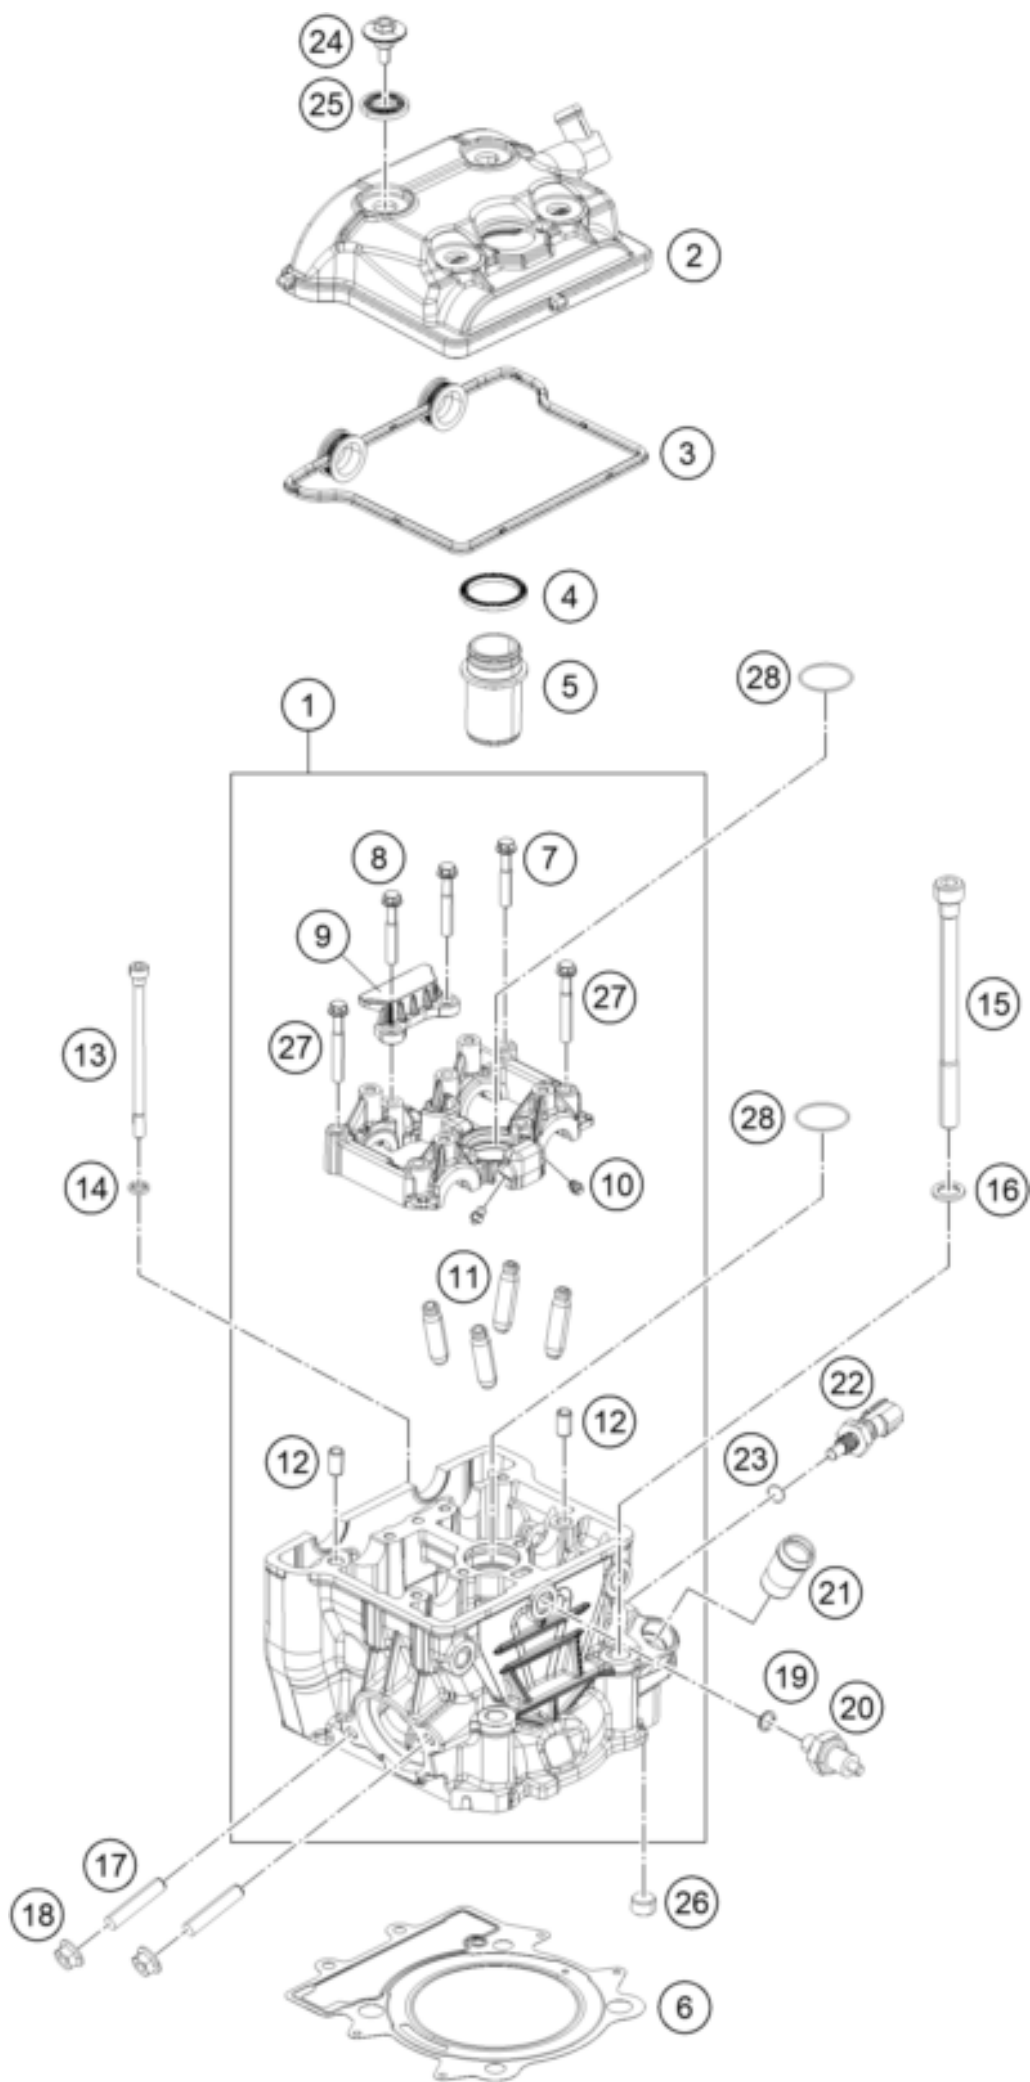

RC 390 WHITE ABS B.D. 16 <2016><JP><F5386P1>  
CYLINDER HEAD  
14077

---

Pos	Part Number	Description	Additional Text	Quantity
1	90236020033	CYLINDER HEAD CPL.		1.00
2	90236052000	VALVE COVER CPL.		1.00
3	90236053000	GASKET VALVE COVER		1.00
4	90236054000	GASKET SPARK PLUG SHAFT		1.00
5	90236074000	SPARK PLUG SHAFT		1.00
6	90230036000	CYLINDER HEAD GASKET		1.00
7	J025060356	HH-COLLAR SCREW M6X35 WS8		4.00
8	J025060401	HH COLLAR SCREW M6X40		2.00
9	90236018000	CHAIN GUIDE TOP		1.00
10	90130064000	OIL JET		4.00
11	90236025000	VALVE GUIDE		4.00
12	90130024000	PIN DOWEL 8X6,4X14MM	14mm length	2.00
13	J912061023	SOCKET HEAD SCREW M6X102		2.00
14	J125070003	WASHER 7X11X2		2.00
15	J912101449	SOCKET HEAD SCREW M10X144		4.00
16	J125110003	WASHER 11,2X18X2		4.00
17	90136020001	STUD M8		2.00
18	90136038000	FLANGED NUT M8 H7,5 WS12		2.00
19	90138091001	O-RING		1.00
20	90138091000	OIL PRESSURE SENSOR		1.00
21	90235019000	PIPE COOLANT		1.00
22	90135047000	TEMPERATURE SENSOR		1.00
23	J770000817800	O-ring 7.65x1.78		1.00
24	90136052020	VALVE COVER SCREW		4.00
25	90136052010	DECOUPLING ELEMENT		4.00
26	90236024000	PLUG		1.00
27	J025060453	HH COLLAR SCREW M6X45		2.00
28	J770029819	O-RING 29,8X1,9		2.00