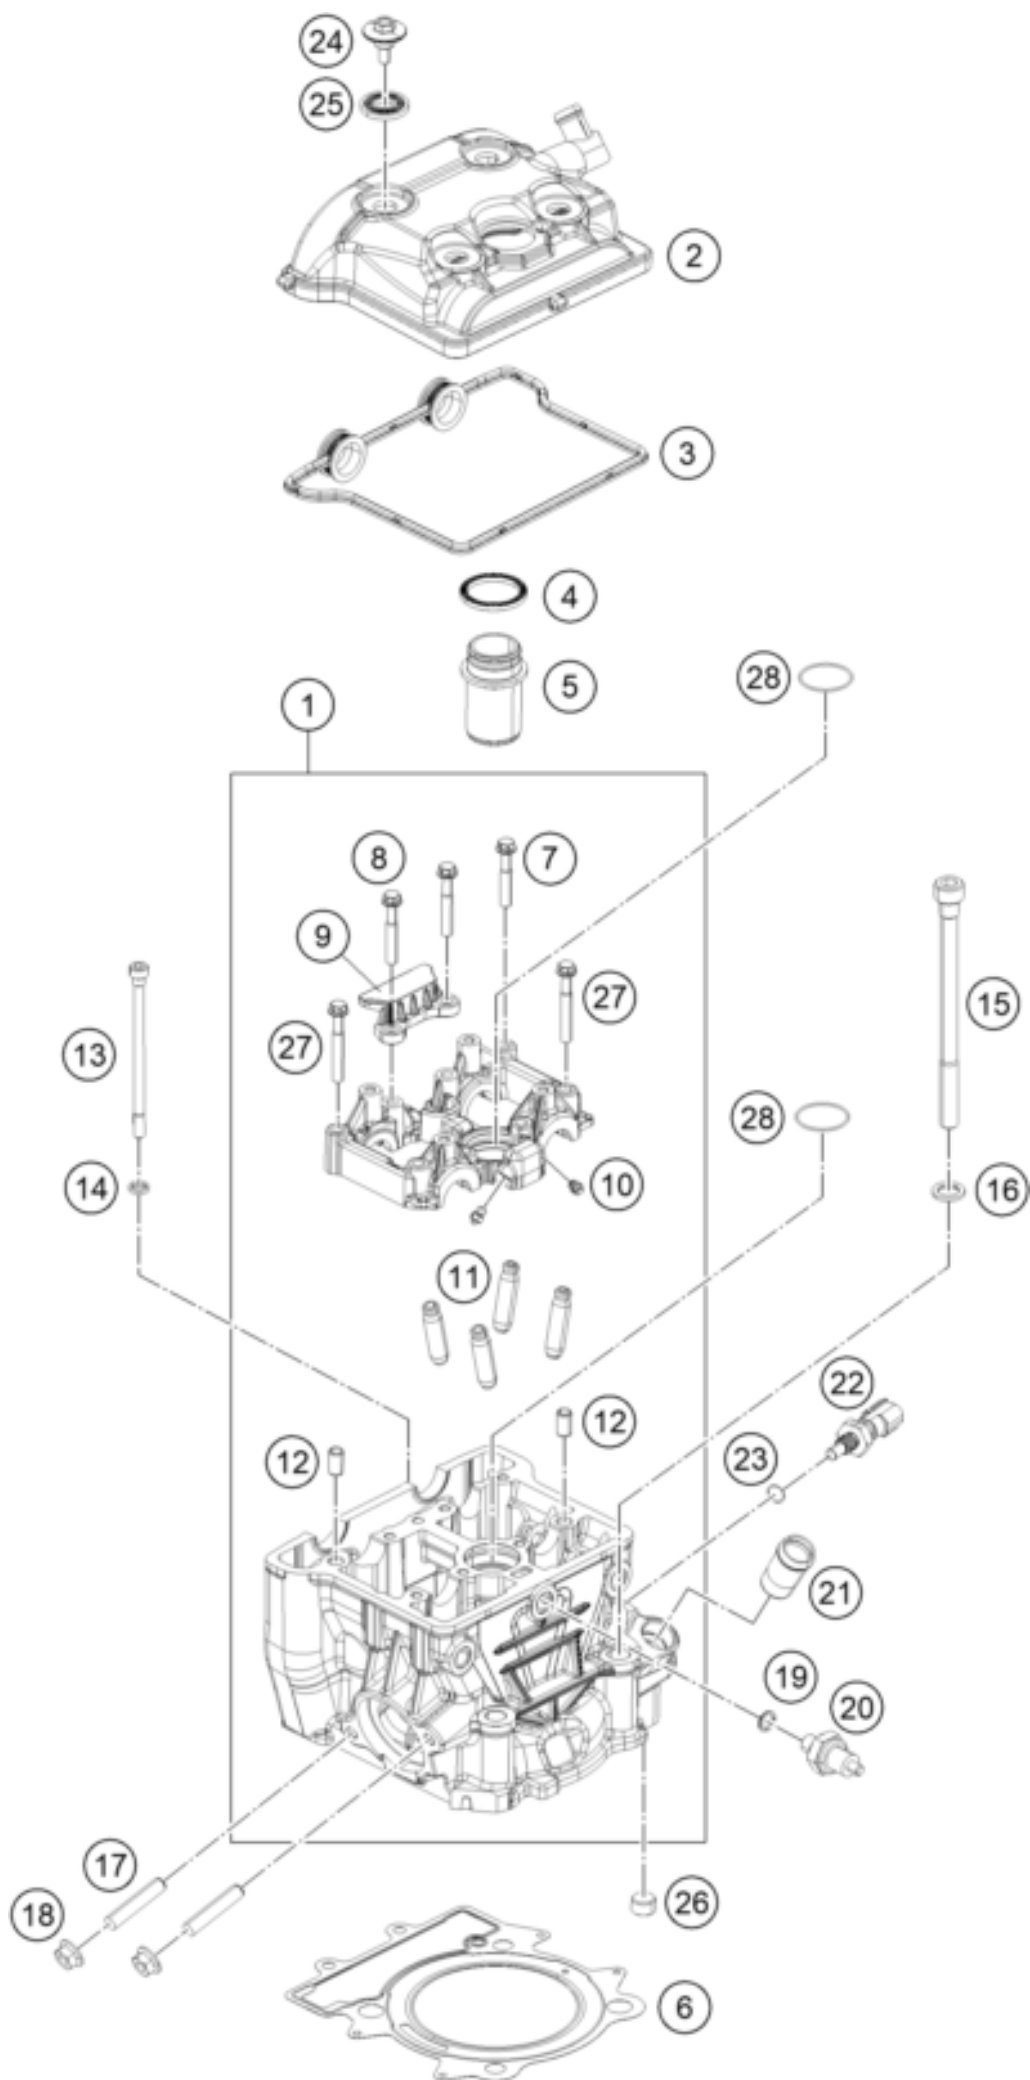

390 DUKE WHITE ABS CKD 2014 <2013><CO><F8341M7BC>  
CYLINDER HEAD  
14077

---

Pos	Part Number	Description	Additional Text	Quantity
1	90236020033	CYLINDER HEAD CPL.		1.00
2	90236052000	VALVE COVER CPL.		1.00
3	90236053000	GASKET VALVE COVER		1.00
4	90236054000	GASKET SPARK PLUG SHAFT		1.00
5	90236074000	SPARK PLUG SHAFT		1.00
6	90230036000	CYLINDER HEAD GASKET		1.00
7	J025060356	HH-COLLAR SCREW M6X35 WS8		4.00
8	J025060401	HH COLLAR SCREW M6X40		2.00
9	90236018000	CHAIN GUIDE TOP		1.00
10	90130064000	OIL JET		4.00
11	90236025000	VALVE GUIDE		4.00
12	90130024000	PIN DOWEL 8X6,4X14MM	14mm length	2.00
13	J912061023	SOCKET HEAD SCREW M6X102		2.00
14	J125070003	WASHER 7X11X2		2.00
15	J912101449	SOCKET HEAD SCREW M10X144		4.00
16	J125110003	WASHER 11,2X18X2		4.00
17	90136020001	STUD M8		2.00
18	90136038000	FLANGED NUT M8 H7,5 WS12		2.00
19	90138091001	O-RING		1.00
20	90138091000	OIL PRESSURE SENSOR		1.00
21	90235019000	PIPE COOLANT		1.00
22	90135047000	TEMPERATURE SENSOR		1.00
23	J770000817800	O-ring 7.65x1.78		1.00
24	90136052020	VALVE COVER SCREW		4.00
25	90136052010	DECOUPLING ELEMENT		4.00
26	90236024000	PLUG		1.00
27	J025060453	HH COLLAR SCREW M6X45		2.00
28	J770029819	O-RING 29,8X1,9		2.00