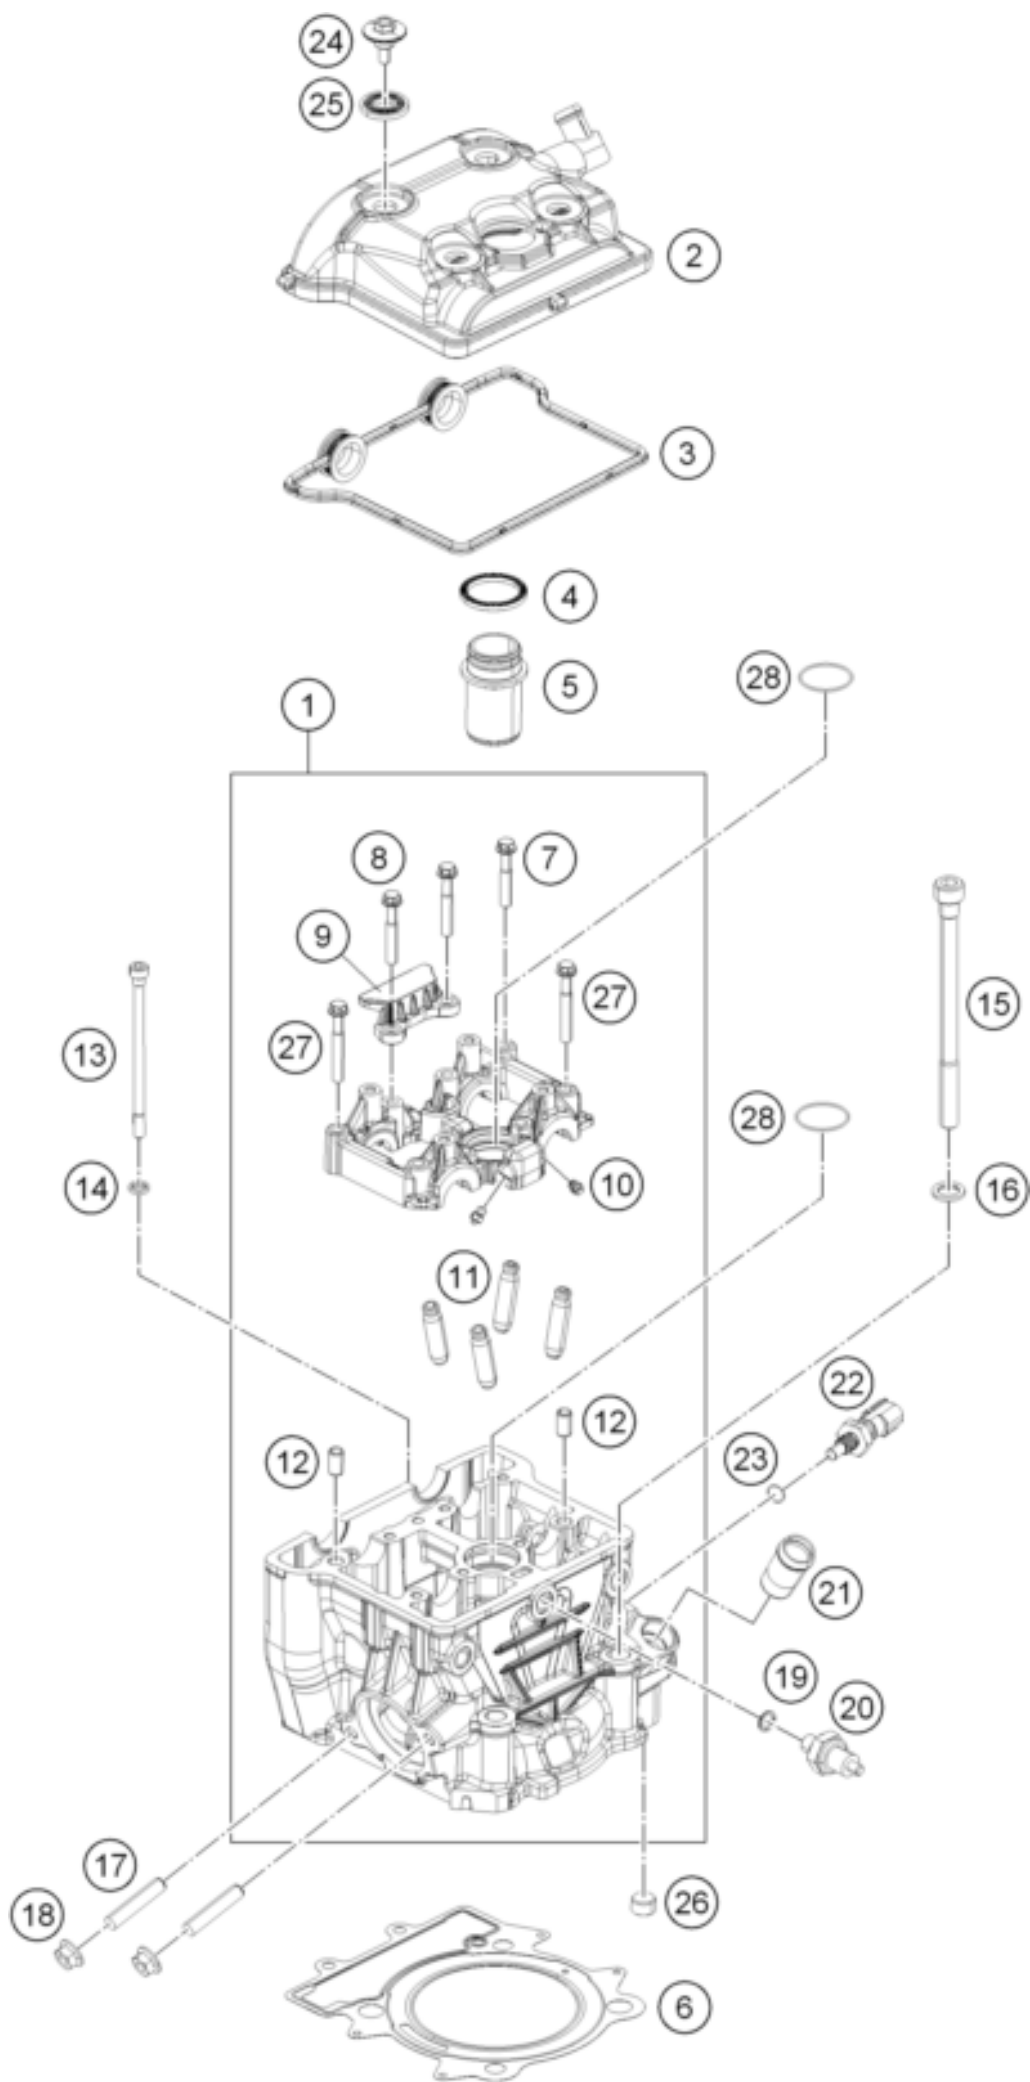

390 DUKE BLACK ABS BAJ.DIR 14 <2014><JP><F4386N6>
CYLINDER HEAD
14077

Pos	Part Number	Description	Additional Text	Quantity
1	90236020033	CYLINDER HEAD CPL.		1.00
2	90236052000	VALVE COVER CPL.		1.00
3	90236053000	GASKET VALVE COVER		1.00
4	90236054000	GASKET SPARK PLUG SHAFT		1.00
5	90236074000	SPARK PLUG SHAFT		1.00
6	90230036000	CYLINDER HEAD GASKET		1.00
7	J025060356	HH-COLLAR SCREW M6X35 WS8		4.00
8	J025060401	HH COLLAR SCREW M6X40		2.00
9	90236018000	CHAIN GUIDE TOP		1.00
10	90130064000	OIL JET		4.00
11	90236025000	VALVE GUIDE		4.00
12	90130024000	PIN DOWEL 8X6,4X14MM		2.00
13	J912061023	SOCKET HEAD SCREW M6X102		2.00
14	J125070003	WASHER 7X11X2		2.00
15	J912101449	SOCKET HEAD SCREW M10X144		4.00
16	J125110003	WASHER 11,2X18X2		4.00
17	90136020001	STUD M8		2.00
18	90136038000	FLANGED NUT M8 H7,5 WS12		2.00
19	90138091001	O-RING		1.00
20	90138091000	OIL PRESSURE SENSOR		1.00
21	90235019000	PIPE COOLANT		1.00
22	90135047000	TEMPERATURE SENSOR		1.00
23	90135047001	O-RING		1.00
24	90136052020	VALVE COVER SCREW		4.00
25	90136052010	DECOUPLING ELEMENT		4.00
26	90236024000	PLUG		1.00
27	J025060453	HH COLLAR SCREW M6X45		2.00
28	J770029819	O-RING 29,8X1,9		2.00