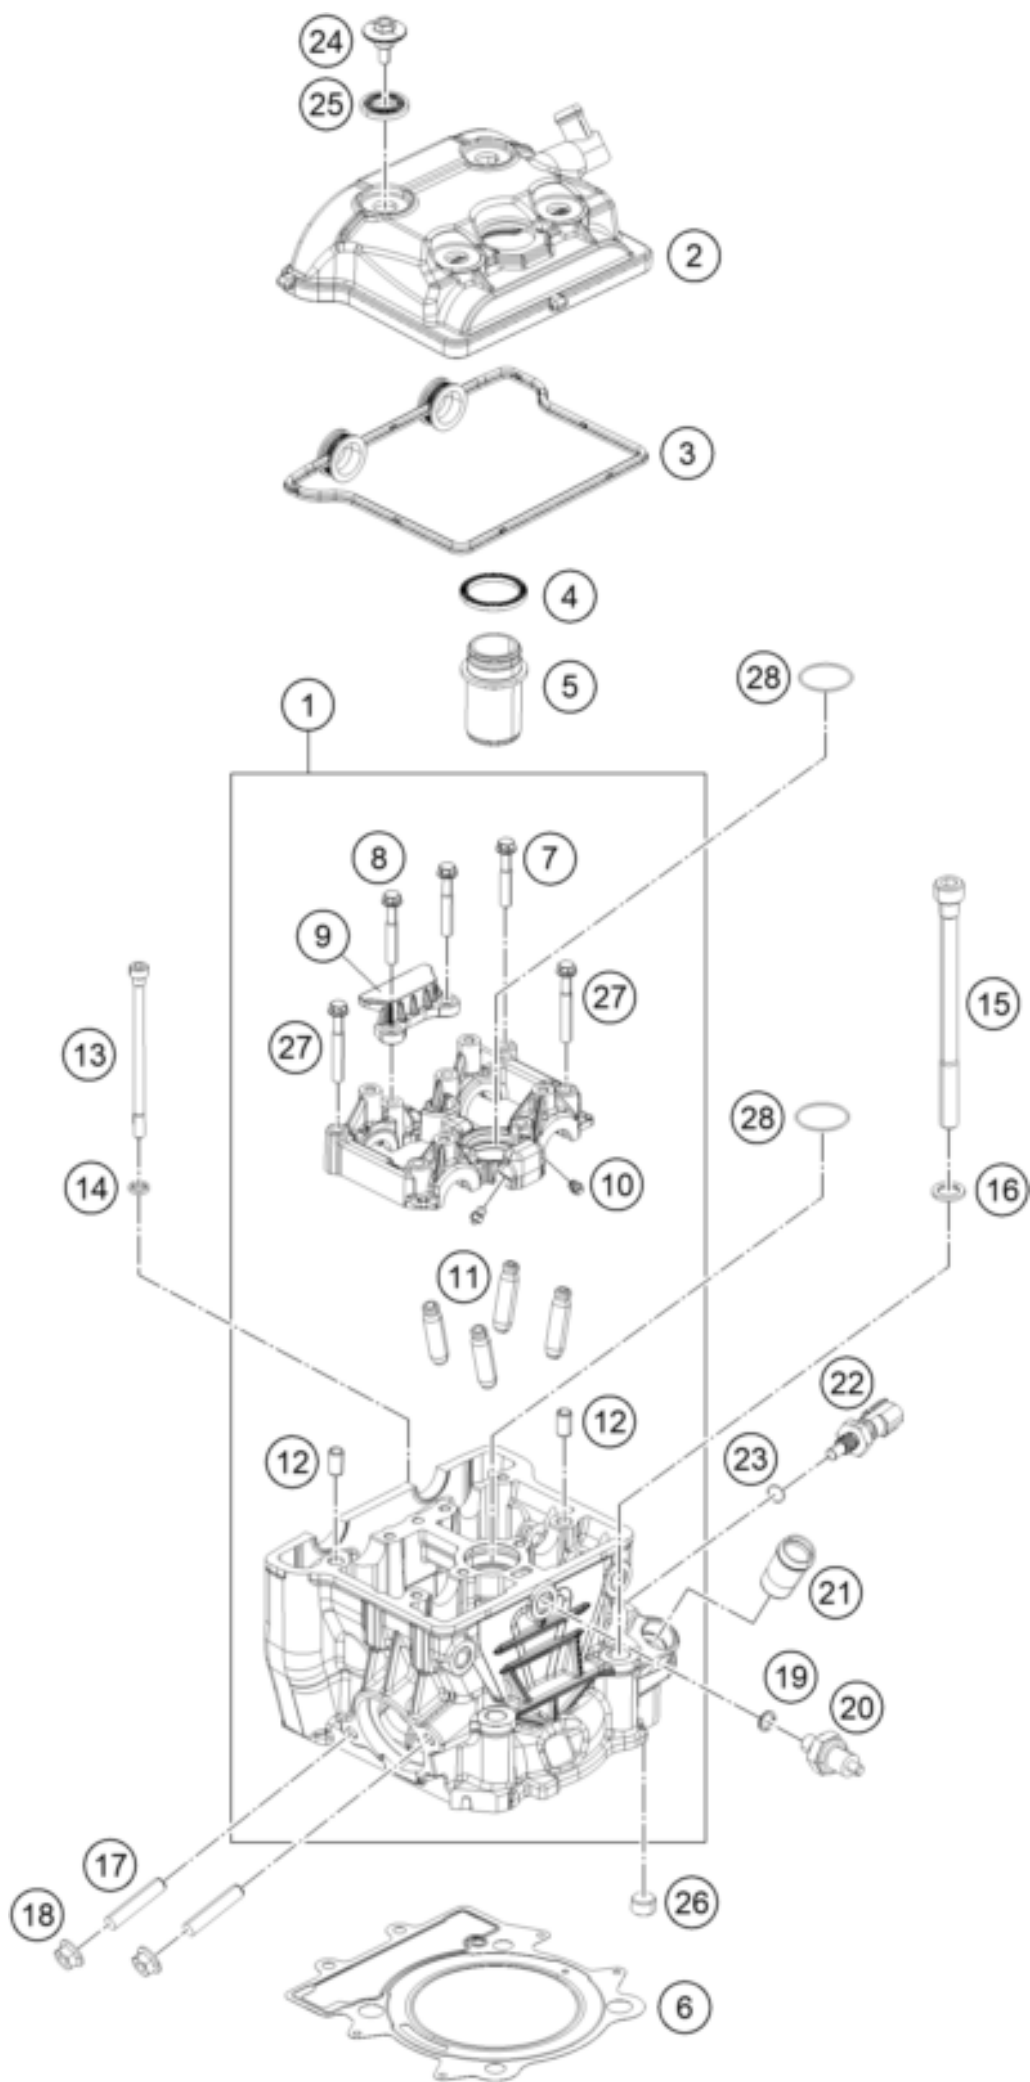

390 DUKE BLACK ABS CKD 2014 <2014><AR><F4342N8BC>
CYLINDER HEAD
14077

Pos	Part Number	Description	Additional Text	Quantity
1	90236020033	CYLINDER HEAD CPL.		1.00
2	90236052000	VALVE COVER CPL.		1.00
3	90236053000	GASKET VALVE COVER		1.00
4	90236054000	GASKET SPARK PLUG SHAFT		1.00
5	90236074000	SPARK PLUG SHAFT		1.00
6	90230036000	CYLINDER HEAD GASKET		1.00
7	J025060356	HH-COLLAR SCREW M6X35 WS8		4.00
8	J025060401	HH COLLAR SCREW M6X40		2.00
9	90236018000	CHAIN GUIDE TOP		1.00
10	90130064000	OIL JET		4.00
11	90236025000	VALVE GUIDE		4.00
12	90130024000	PIN DOWEL 8X6,4X14MM	14mm length	2.00
13	J912061023	SOCKET HEAD SCREW M6X102		2.00
14	J125070003	WASHER 7X11X2		2.00
15	J912101449	SOCKET HEAD SCREW M10X144		4.00
16	J125110003	WASHER 11,2X18X2		4.00
17	90136020001	STUD M8		2.00
18	90136038000	FLANGED NUT M8 H7,5 WS12		2.00
19	90138091001	O-RING		1.00
20	90138091000	OIL PRESSURE SENSOR		1.00
21	90235019000	PIPE COOLANT		1.00
22	90135047000	TEMPERATURE SENSOR		1.00
23	J770000817800	O-ring 7.65x1.78		1.00
24	90136052020	VALVE COVER SCREW		4.00
25	90136052010	DECOUPLING ELEMENT		4.00
26	90236024000	PLUG		1.00
27	J025060453	HH COLLAR SCREW M6X45		2.00
28	J770029819	O-RING 29,8X1,9		2.00