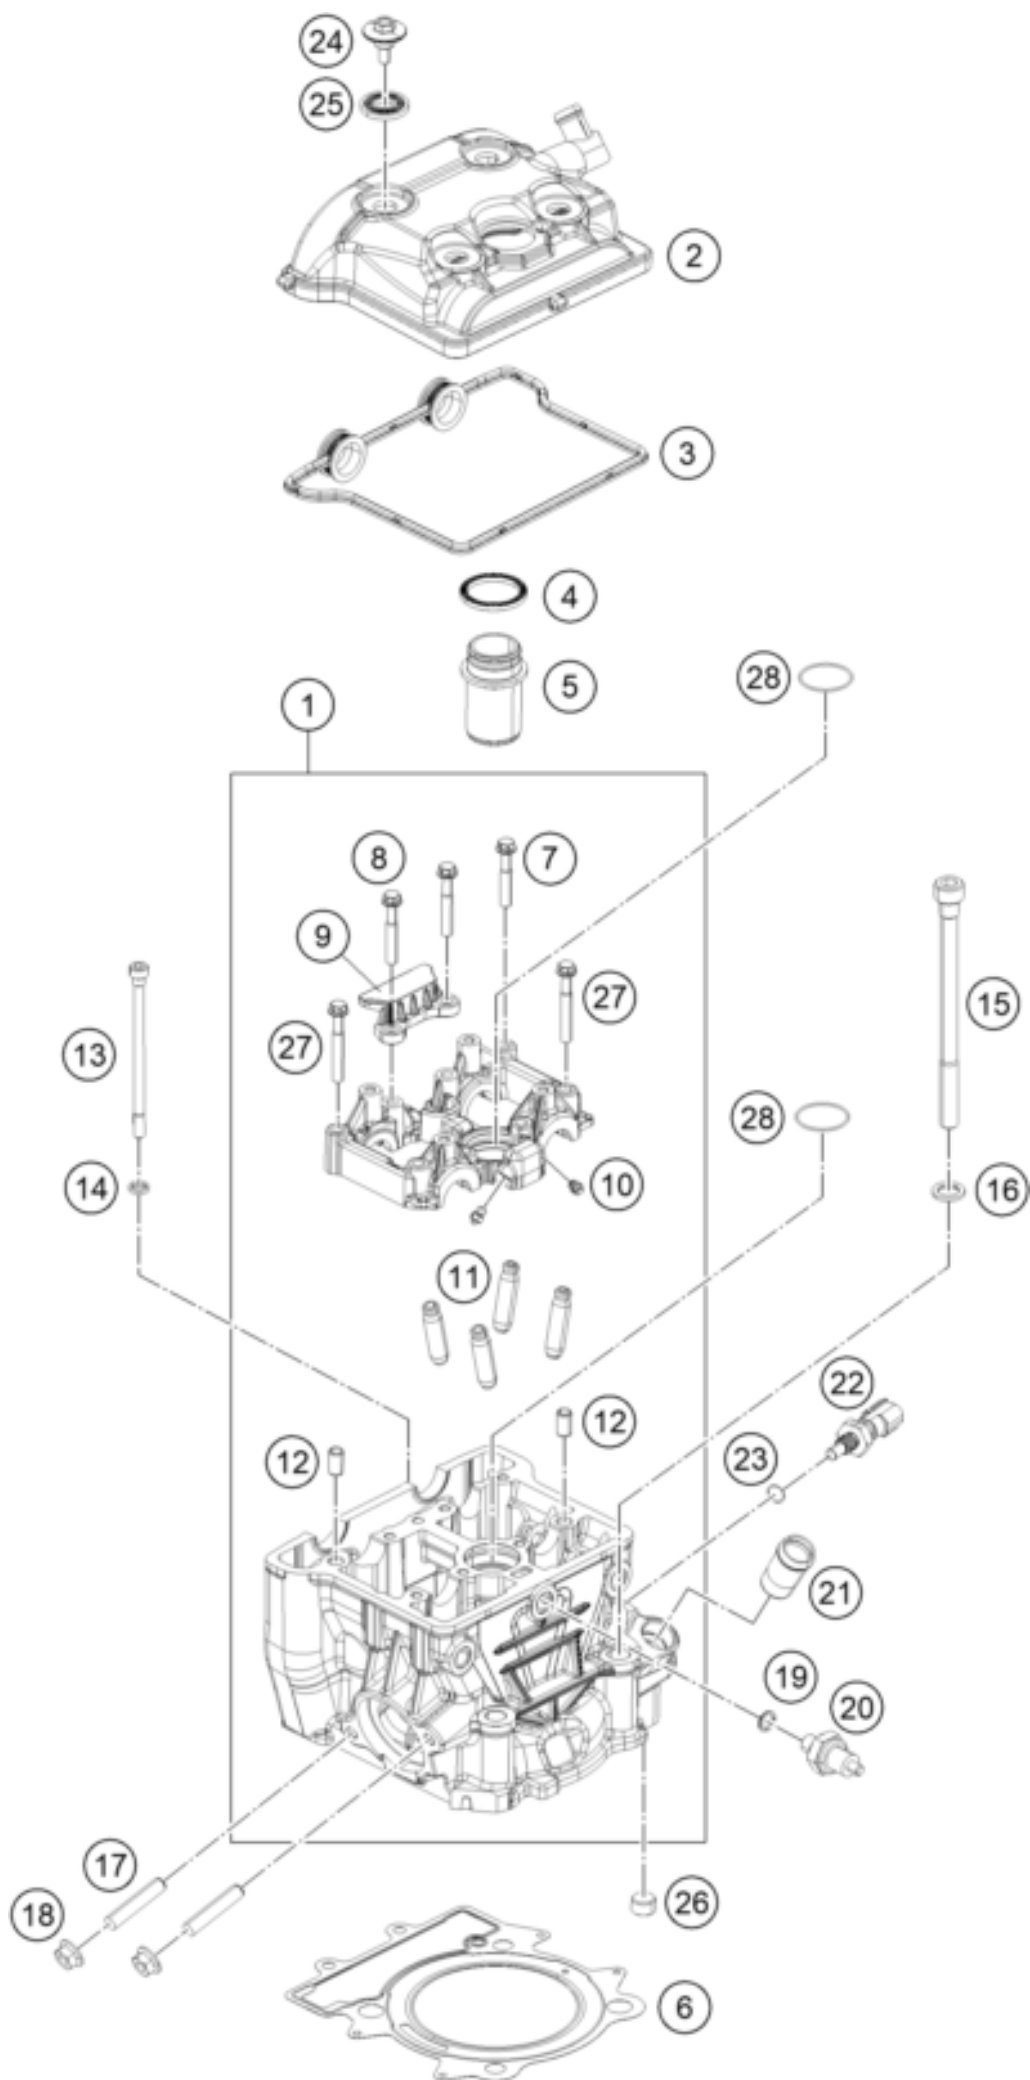

390 DUKE BLACK ABS CKD 2014 <2014><AR><F4342N8BC>
CYLINDER HEAD
14077

Pos	Part Number	Description	Additional Text	Quantity
1	90236020033	CYLINDER HEAD CPL.		1.00
2	90236052000	VALVE COVER CPL.		1.00
3	90236053000	GASKET VALVE COVER		1.00
4	90236054000	GASKET SPARK PLUG SHAFT		1.00
5	90236074000	SPARK PLUG SHAFT		1.00
6	90230036000	CYLINDER HEAD GASKET		1.00
7	J025060356	HH-COLLAR SCREW M6X35 WS8		4.00
8	J025060401	HH COLLAR SCREW M6X40		2.00
9	90236018000	CHAIN GUIDE TOP		1.00
10	90130064000	OIL JET		4.00
11	90236025000	VALVE GUIDE		4.00
12	90130024000	PIN DOWEL 8X6,4X14MM	14mm length	2.00
13	J912061023	SOCKET HEAD SCREW M6X102		2.00
14	J125070003	WASHER 7X11X2		2.00
15	J912101449	SOCKET HEAD SCREW M10X144		4.00
16	J125110003	WASHER 11,2X18X2		4.00
17	90136020001	STUD M8		2.00
18	90136038000	FLANGED NUT M8 H7,5 WS12		2.00
19	90138091001	O-RING		1.00
20	90138091000	OIL PRESSURE SENSOR		1.00
21	90235019000	PIPE COOLANT		1.00
22	90135047000	TEMPERATURE SENSOR		1.00
23	J770000817800	O-ring 7.65x1.78		1.00
24	90136052020	VALVE COVER SCREW		4.00
25	90136052010	DECOUPLING ELEMENT		4.00
26	90236024000	PLUG		1.00
27	J025060453	HH COLLAR SCREW M6X45		2.00
28	J770029819	O-RING 29,8X1,9		2.00