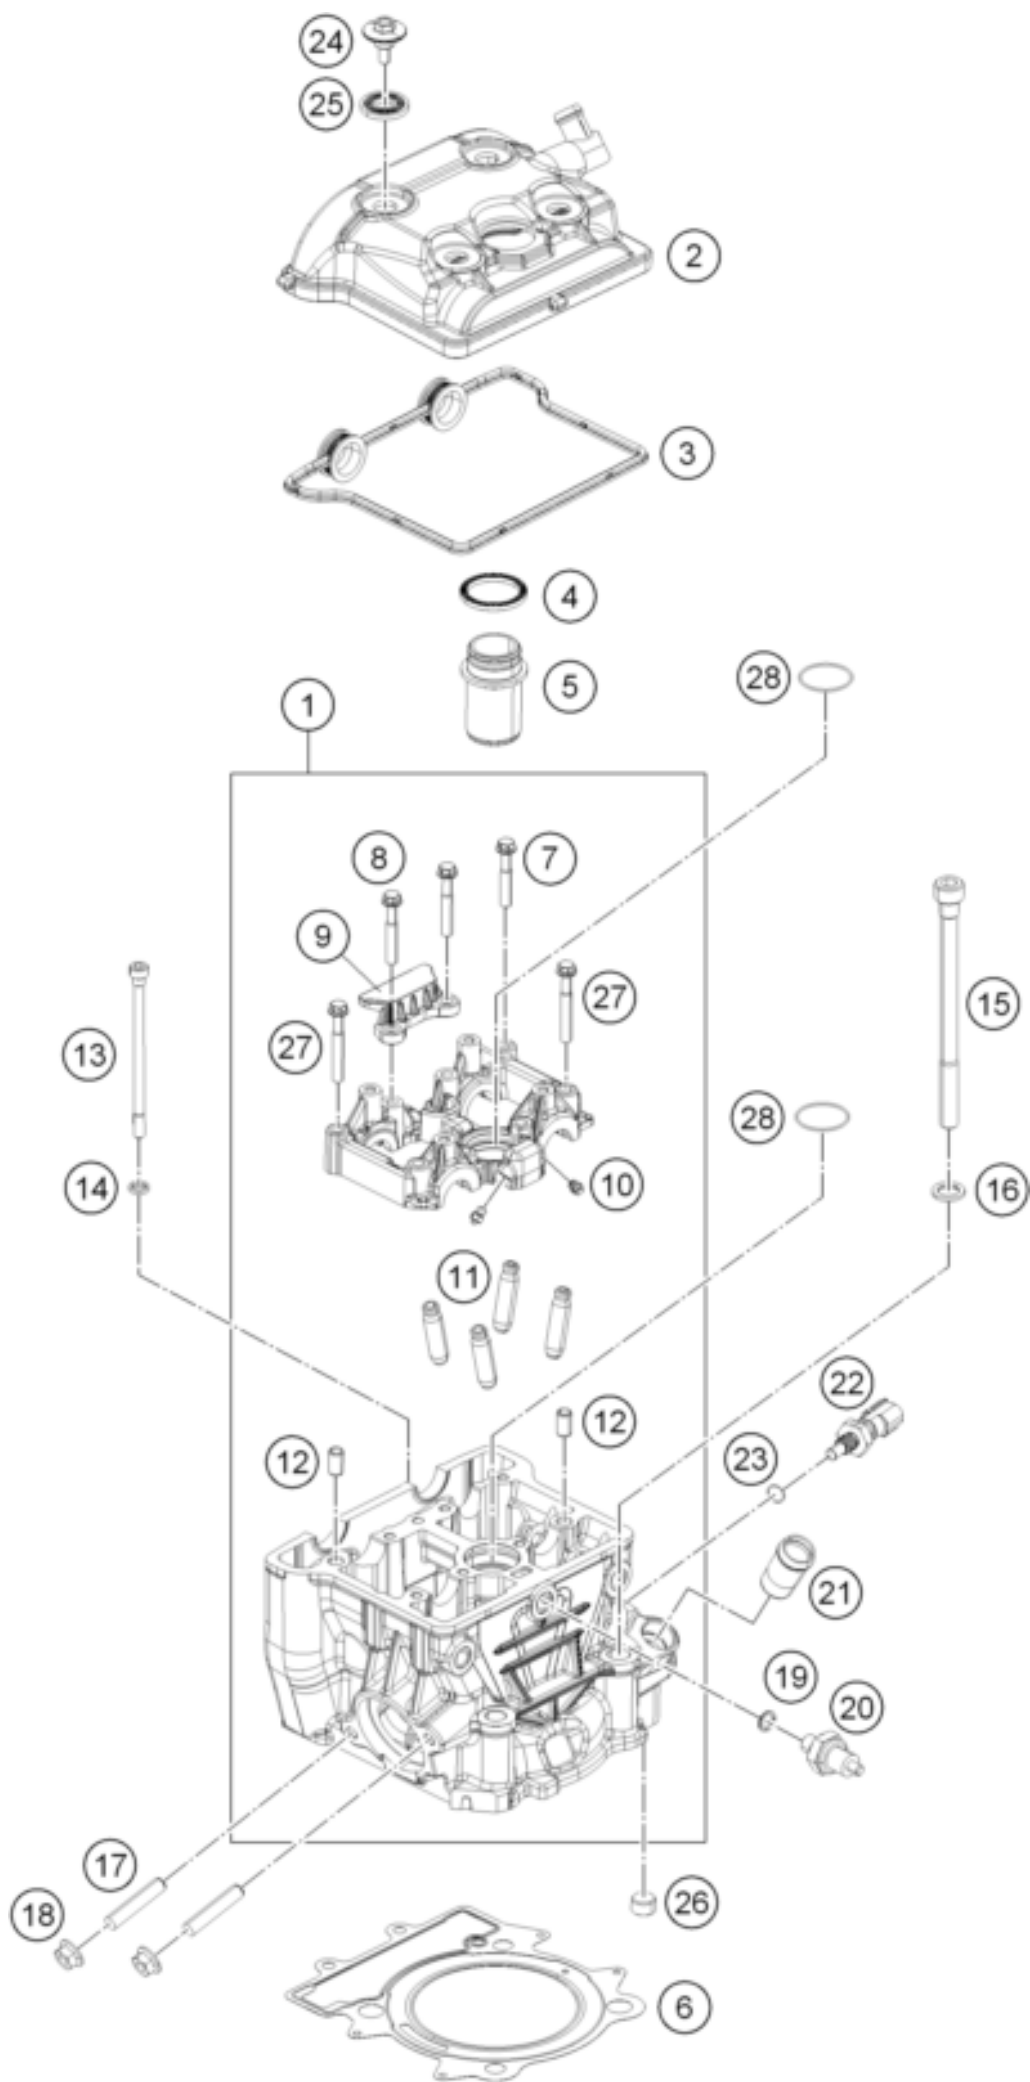

390 DUKE WHITE ABS CKD 2014 <2014><AR><F4342N7BC>
CYLINDER HEAD
14077

Pos	Part Number	Description	Additional Text	Quantity
1	90236020033	CYLINDER HEAD CPL.		1.00
2	90236052000	VALVE COVER CPL.		1.00
3	90236053000	GASKET VALVE COVER		1.00
4	90236054000	GASKET SPARK PLUG SHAFT		1.00
5	90236074000	SPARK PLUG SHAFT		1.00
6	90230036000	CYLINDER HEAD GASKET		1.00
7	J025060356	HH-COLLAR SCREW M6X35 WS8		4.00
8	J025060401	HH COLLAR SCREW M6X40		2.00
9	90236018000	CHAIN GUIDE TOP		1.00
10	90130064000	OIL JET		4.00
11	90236025000	VALVE GUIDE		4.00
12	90130024000	PIN DOWEL 8X6,4X14MM		2.00
13	J912061023	SOCKET HEAD SCREW M6X102		2.00
14	J125070003	WASHER 7X11X2		2.00
15	J912101449	SOCKET HEAD SCREW M10X144		4.00
16	J125110003	WASHER 11,2X18X2		4.00
17	90136020001	STUD M8		2.00
18	90136038000	FLANGED NUT M8 H7,5 WS12		2.00
19	90138091001	O-RING		1.00
20	90138091000	OIL PRESSURE SENSOR		1.00
21	90235019000	PIPE COOLANT		1.00
22	90135047000	TEMPERATURE SENSOR		1.00
23	90135047001	O-RING		1.00
24	90136052020	VALVE COVER SCREW		4.00
25	90136052010	DECOUPLING ELEMENT		4.00
26	90236024000	PLUG		1.00
27	J025060453	HH COLLAR SCREW M6X45		2.00
28	J770029819	O-RING 29,8X1,9		2.00