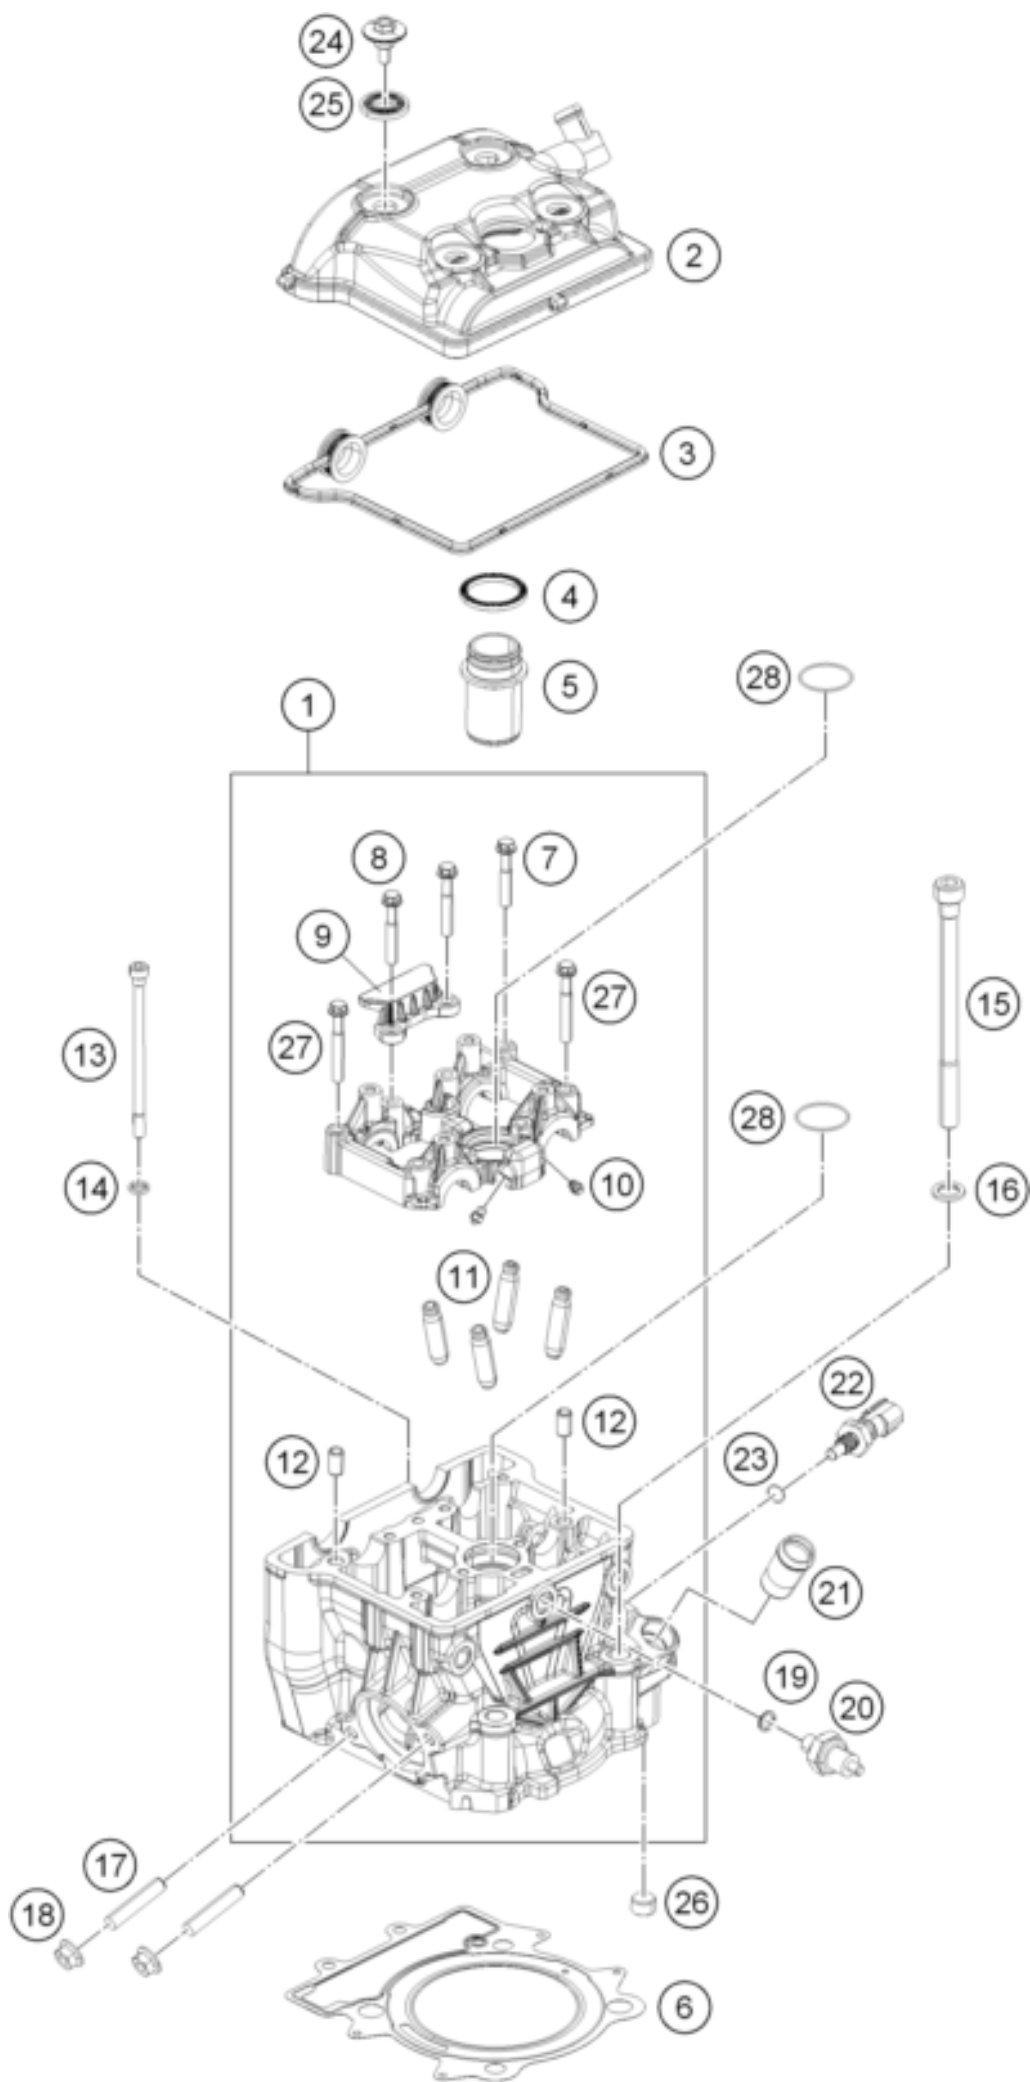

RC 390 WHITE ABS B.D. 15 <2015><US><F537501>
CYLINDER HEAD
14077

Pos	Part Number	Description	Additional Text	Quantity
1	90236020033	CYLINDER HEAD CPL.		1.00
2	90236052000	VALVE COVER CPL.		1.00
3	90236053000	GASKET VALVE COVER		1.00
4	90236054000	GASKET SPARK PLUG SHAFT		1.00
5	90236074000	SPARK PLUG SHAFT		1.00
6	90230036000	CYLINDER HEAD GASKET		1.00
7	J025060356	HH-COLLAR SCREW M6X35 WS8		4.00
8	J025060401	HH COLLAR SCREW M6X40		2.00
9	90236018000	CHAIN GUIDE TOP		1.00
10	90130064000	OIL JET		4.00
11	90236025000	VALVE GUIDE		4.00
12	90130024000	PIN DOWEL 8X6,4X14MM		2.00
13	J912061023	SOCKET HEAD SCREW M6X102		2.00
14	J125070003	WASHER 7X11X2		2.00
15	J912101449	SOCKET HEAD SCREW M10X144		4.00
16	J125110003	WASHER 11,2X18X2		4.00
17	90136020001	STUD M8		2.00
18	90136038000	FLANGED NUT M8 H7,5 WS12		2.00
19	90138091001	O-RING		1.00
20	90138091000	OIL PRESSURE SENSOR		1.00
21	90235019000	PIPE COOLANT		1.00
22	90135047000	TEMPERATURE SENSOR		1.00
23	90135047001	O-RING		1.00
24	90136052020	VALVE COVER SCREW		4.00
25	90136052010	DECOUPLING ELEMENT		4.00
26	90236024000	PLUG		1.00
27	J025060453	HH COLLAR SCREW M6X45		2.00
28	J770029819	O-RING 29,8X1,9		2.00