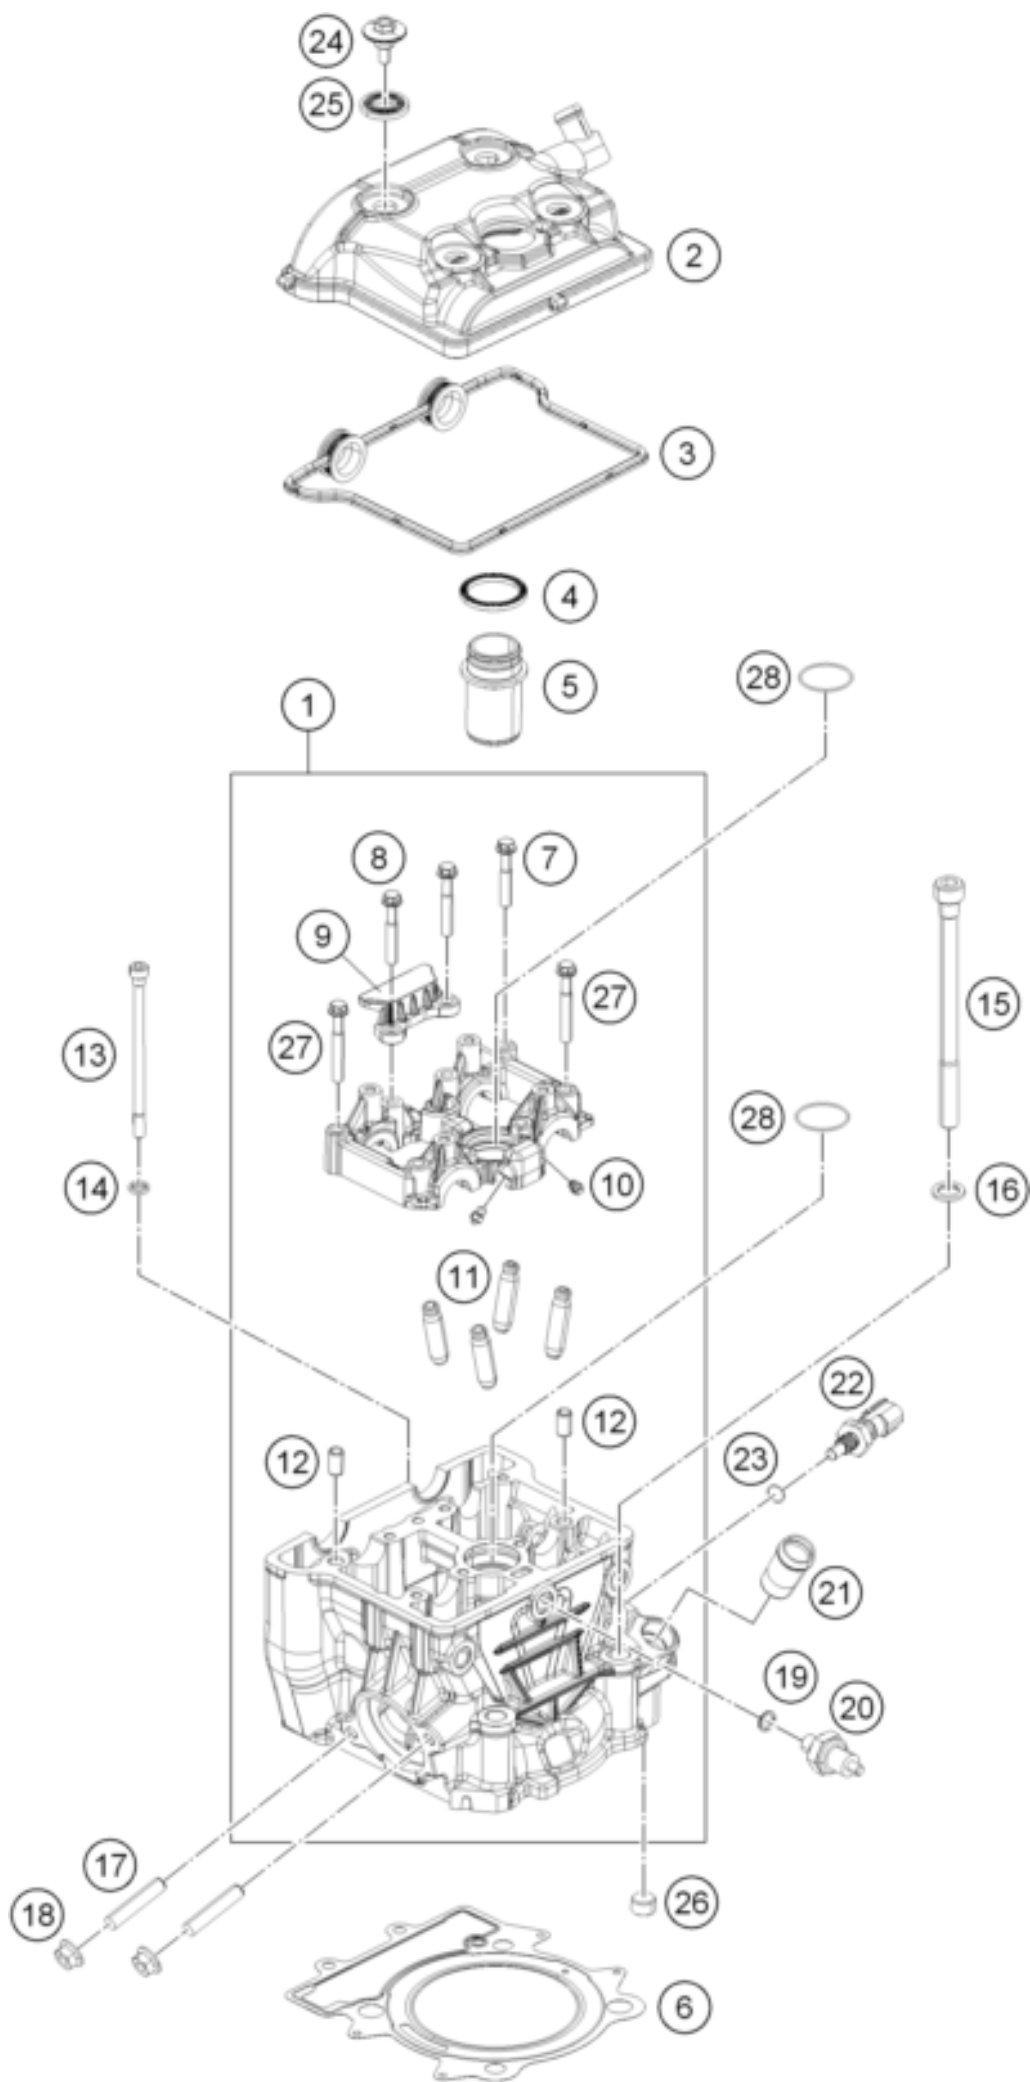

RC 390 WHITE ABS CKD 15 <2015><AR><F534201>  
CYLINDER HEAD  
14077

---

Pos	Part Number	Description	Additional Text	Quantity
1	90236020033	CYLINDER HEAD CPL.		1.00
2	90236052000	VALVE COVER CPL.		1.00
3	90236053000	GASKET VALVE COVER		1.00
4	90236054000	GASKET SPARK PLUG SHAFT		1.00
5	90236074000	SPARK PLUG SHAFT		1.00
6	90230036000	CYLINDER HEAD GASKET		1.00
7	J025060356	HH-COLLAR SCREW M6X35 WS8		4.00
8	J025060401	HH COLLAR SCREW M6X40		2.00
9	90236018000	CHAIN GUIDE TOP		1.00
10	90130064000	OIL JET		4.00
11	90236025000	VALVE GUIDE		4.00
12	90130024000	PIN DOWEL 8X6,4X14MM		2.00
13	J912061023	SOCKET HEAD SCREW M6X102		2.00
14	J125070003	WASHER 7X11X2		2.00
15	J912101449	SOCKET HEAD SCREW M10X144		4.00
16	J125110003	WASHER 11,2X18X2		4.00
17	90136020001	STUD M8		2.00
18	90136038000	FLANGED NUT M8 H7,5 WS12		2.00
19	90138091001	O-RING		1.00
20	90138091000	OIL PRESSURE SENSOR		1.00
21	90235019000	PIPE COOLANT		1.00
22	90135047000	TEMPERATURE SENSOR		1.00
23	90135047001	O-RING		1.00
24	90136052020	VALVE COVER SCREW		4.00
25	90136052010	DECOUPLING ELEMENT		4.00
26	90236024000	PLUG		1.00
27	J025060453	HH COLLAR SCREW M6X45		2.00
28	J770029819	O-RING 29,8X1,9		2.00