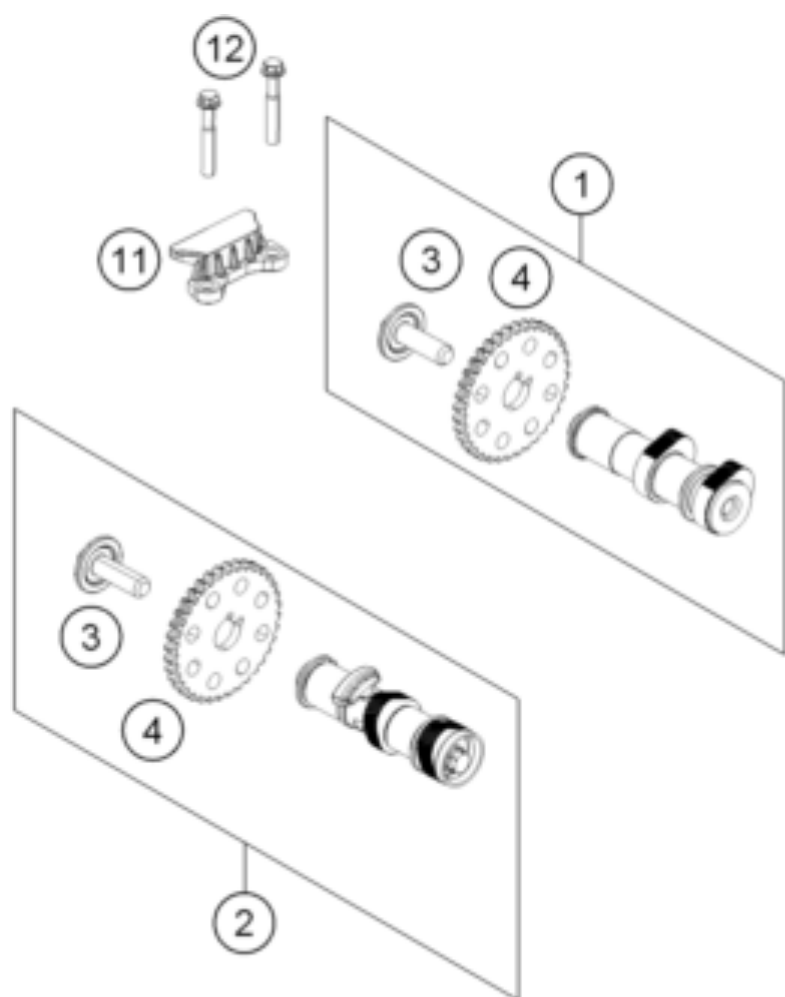

390 DUKE WHITE ABS CKD 2014 <2014><CN><F4387N7BC>
TIMING DRIVE
14076

Pos	Part Number	Description	Additional Text	Quantity
1	90236009033	CAMSHAFT INTAKE CPL.		1.00
2	90236010133	CAMSHAFT EXHAUST CPL.		1.00
3	90236037000	SCREW CAMSHAFT SPROCKET		2.00
4	90236009003	SPROCKET CAMSHAFT		2.00
11	90236018000	CHAIN GUIDE TOP		1.00
12	J025060401	HH COLLAR SCREW M6X40		2.00
13	90236001000	TIMING CHAIN GUIDE		1.00
14	90236013000	TIMING CHAIN		1.00
15	90236002000	TENSIONER RAIL CPL.		1.00
16	90236002004	SCREW TENSIONER RAIL		1.00
17	90136003003	GASKET CHAIN ADJUSTER		1.00
18	J770010015	O-RING 10,15X1,5		1.00
19	90236003044	CHAIN ADJUSTER		1.00
20	J025060206	HH COLLAR SCREW M6X20 SW10		2.00
21	90136003002	SPECIAL SCREW 6X6		1.00