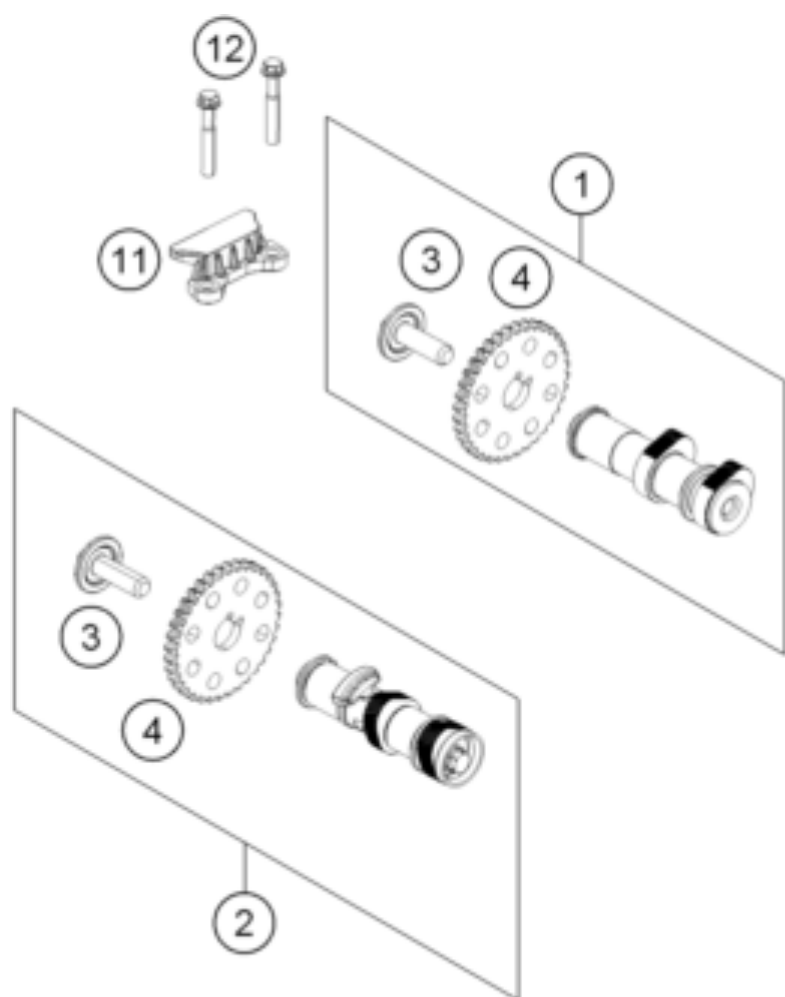

390 DUKE BLACK ABS BAJ.DIR 14 <2014><JP><F4386N6>
TIMING DRIVE
14076

Pos	Part Number	Description	Additional Text	Quantity
1	90236009033	CAMSHAFT INTAKE CPL.		1.00
2	90236010133	CAMSHAFT EXHAUST CPL.		1.00
3	90236037000	SCREW CAMSHAFT SPROCKET		2.00
4	90236009003	SPROCKET CAMSHAFT		2.00
11	90236018000	CHAIN GUIDE TOP		1.00
12	J025060401	HH COLLAR SCREW M6X40		2.00
13	90236001000	TIMING CHAIN GUIDE		1.00
14	90236013000	TIMING CHAIN		1.00
15	90236002000	TENSIONER RAIL CPL.		1.00
16	90236002004	SCREW TENSIONER RAIL		1.00
17	90136003003	GASKET CHAIN ADJUSTER		1.00
18	J770010015	O-RING 10,15X1,5		1.00
19	90236003044	CHAIN ADJUSTER		1.00
20	J025060206	HH COLLAR SCREW M6X20 SW10		2.00
21	90136003002	SPECIAL SCREW 6X6		1.00