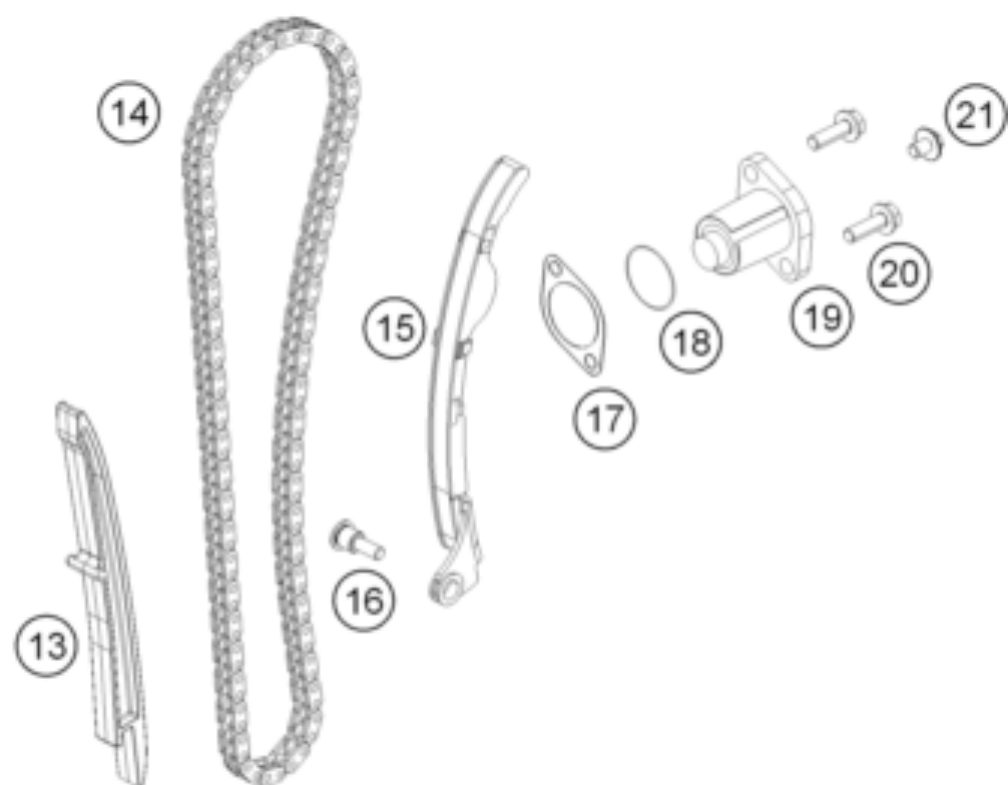

390 DUKE WHITE ABS BAJ.DIR.14 <2014><JP><F4386N5>
TIMING DRIVE
14076

Pos	Part Number	Description	Additional Text	Quantity
1	90236009033	CAMSHAFT INTAKE CPL.		1.00
2	90236010133	CAMSHAFT EXHAUST CPL.		1.00
3	90236037000	SCREW CAMSHAFT SPROCKET		2.00
4	90236009003	SPROCKET CAMSHAFT		2.00
11	90236018000	CHAIN GUIDE TOP		1.00
12	J025060401	HH COLLAR SCREW M6X40		2.00
13	90236001000	TIMING CHAIN GUIDE		1.00
14	90236013000	TIMING CHAIN		1.00
15	90236002000	TENSIONER RAIL CPL.		1.00
16	90236002004	SCREW TENSIONER RAIL		1.00
17	90136003003	GASKET CHAIN ADJUSTER		1.00
18	J770010015	O-RING 10,15X1,5		1.00
19	90236003044	CHAIN ADJUSTER		1.00
20	J025060206	HH COLLAR SCREW M6X20 SW10		2.00
21	90136003002	SPECIAL SCREW 6X6		1.00