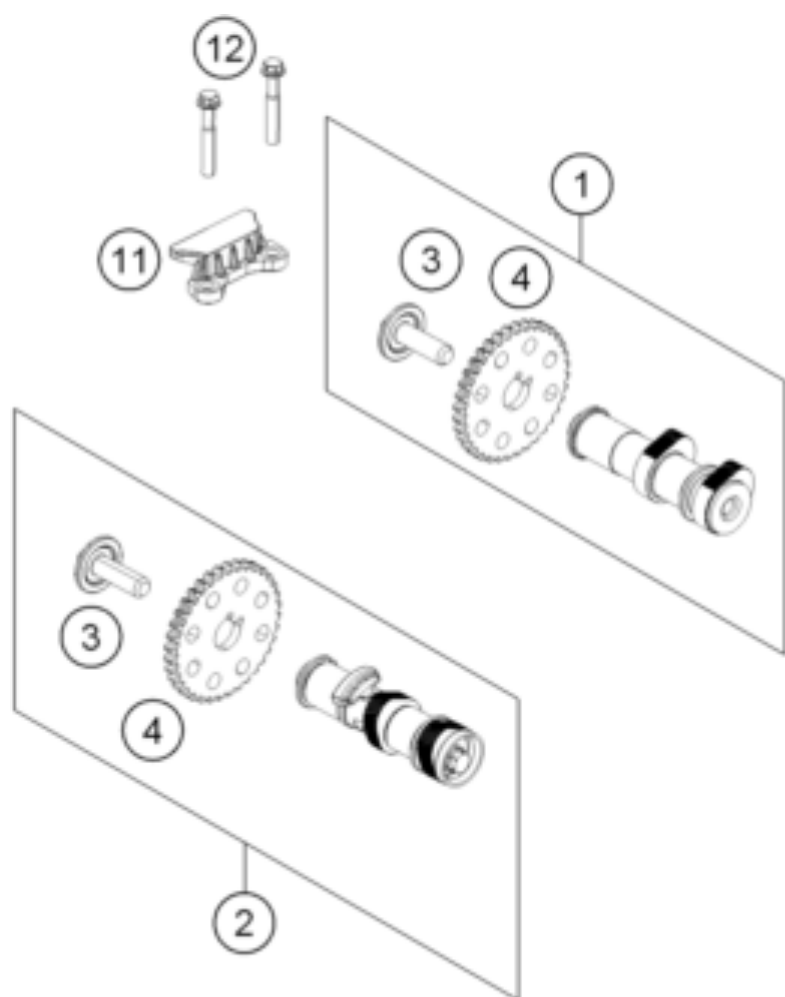

390 DUKE WHITE ABS BAJ.DIR.14 <2014><JP><F4386N5>
TIMING DRIVE
14076

Pos	Part Number	Description	Additional Text	Quantity
1	90236009033	CAMSHAFT INTAKE CPL.		1.00
2	90236010133	CAMSHAFT EXHAUST CPL.		1.00
3	90236037000	SCREW CAMSHAFT SPROCKET		2.00
4	90236009003	SPROCKET CAMSHAFT		2.00
11	90236018000	CHAIN GUIDE TOP		1.00
12	J025060401	HH COLLAR SCREW M6X40		2.00
13	90236001000	TIMING CHAIN GUIDE		1.00
14	90236013000	TIMING CHAIN		1.00
15	90236002000	TENSIONER RAIL CPL.		1.00
16	90236002004	SCREW TENSIONER RAIL		1.00
17	90136003003	GASKET CHAIN ADJUSTER		1.00
18	J770010015	O-RING 10,15X1,5		1.00
19	90236003044	CHAIN ADJUSTER		1.00
20	J025060206	HH COLLAR SCREW M6X20 SW10		2.00
21	90136003002	SPECIAL SCREW 6X6		1.00