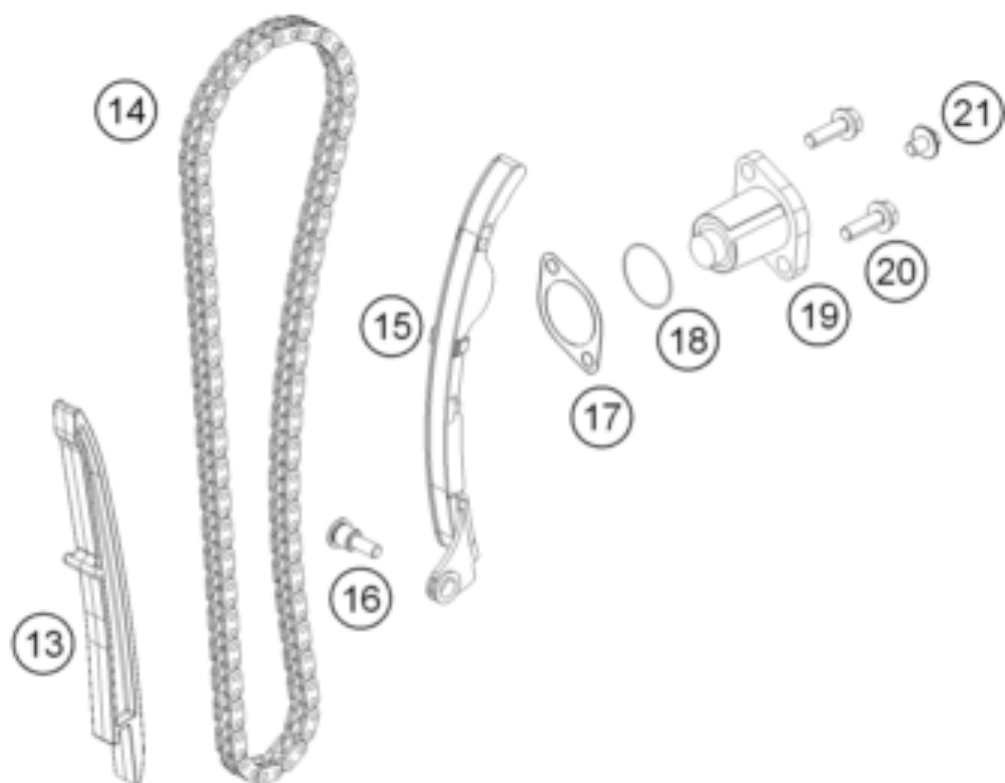

390 DUKE WHITE ABS BAJ.DIR.14 <2014><AU><F4360N5>
TIMING DRIVE
14076

Pos	Part Number	Description	Additional Text	Quantity
1	90236009033	CAMSHAFT INTAKE CPL.		1.00
2	90236010133	CAMSHAFT EXHAUST CPL.		1.00
3	90236037000	SCREW CAMSHAFT SPROCKET		2.00
4	90236009003	SPROCKET CAMSHAFT		2.00
11	90236018000	CHAIN GUIDE TOP		1.00
12	J025060401	HH COLLAR SCREW M6X40		2.00
13	90236001000	TIMING CHAIN GUIDE		1.00
14	90236013000	TIMING CHAIN		1.00
15	90236002000	TENSIONER RAIL CPL.		1.00
16	90236002004	SCREW TENSIONER RAIL		1.00
17	90136003003	GASKET CHAIN ADJUSTER		1.00
18	J770010015	O-RING 10,15X1,5		1.00
19	90236003044	CHAIN ADJUSTER		1.00
20	J025060206	HH COLLAR SCREW M6X20 SW10		2.00
21	90136003002	SPECIAL SCREW 6X6		1.00