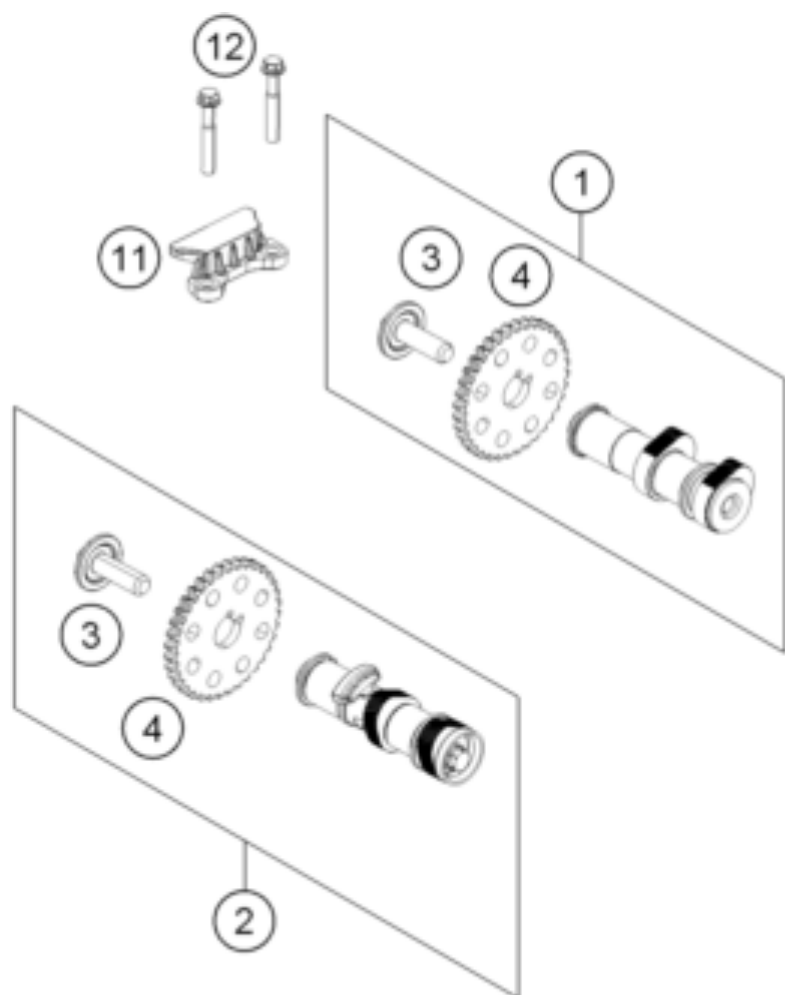

390 DUKE WHITE ABS BAJ.DIR.14 <2014><AU><F4360N5>
TIMING DRIVE
14076

Pos	Part Number	Description	Additional Text	Quantity
1	90236009033	CAMSHAFT INTAKE CPL.		1.00
2	90236010133	CAMSHAFT EXHAUST CPL.		1.00
3	90236037000	SCREW CAMSHAFT SPROCKET		2.00
4	90236009003	SPROCKET CAMSHAFT		2.00
11	90236018000	CHAIN GUIDE TOP		1.00
12	J025060401	HH COLLAR SCREW M6X40		2.00
13	90236001000	TIMING CHAIN GUIDE		1.00
14	90236013000	TIMING CHAIN		1.00
15	90236002000	TENSIONER RAIL CPL.		1.00
16	90236002004	SCREW TENSIONER RAIL		1.00
17	90136003003	GASKET CHAIN ADJUSTER		1.00
18	J770010015	O-RING 10,15X1,5		1.00
19	90236003044	CHAIN ADJUSTER		1.00
20	J025060206	HH COLLAR SCREW M6X20 SW10		2.00
21	90136003002	SPECIAL SCREW 6X6		1.00