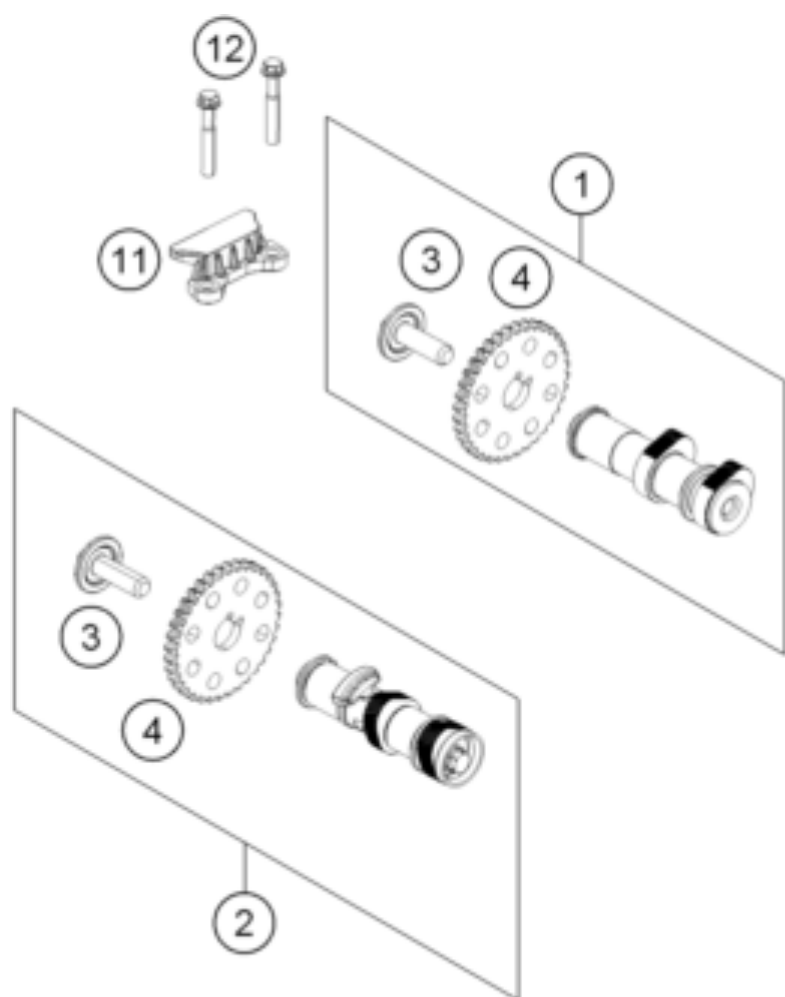

390 DUKE BLACK ABS CKD 2014 <2014><AR><F4342N8BC>  
TIMING DRIVE  
14076

---

Pos	Part Number	Description	Additional Text	Quantity
1	90236009033	CAMSHAFT INTAKE CPL.		1.00
2	90236010133	CAMSHAFT EXHAUST CPL.		1.00
3	90236037000	SCREW CAMSHAFT SPROCKET		2.00
4	90236009003	SPROCKET CAMSHAFT		2.00
11	90236018000	CHAIN GUIDE TOP		1.00
12	J025060401	HH COLLAR SCREW M6X40		2.00
13	90236001000	TIMING CHAIN GUIDE		1.00
14	90236013000	TIMING CHAIN		1.00
15	90236002000	TENSIONER RAIL CPL.		1.00
16	90236002004	SCREW TENSIONER RAIL		1.00
17	90136003003	GASKET CHAIN ADJUSTER		1.00
18	J770010015	O-RING 10,15X1,5		1.00
19	90236003044	CHAIN ADJUSTER		1.00
20	J025060206	HH COLLAR SCREW M6X20 SW10		2.00
21	90136003002	SPECIAL SCREW 6X6		1.00