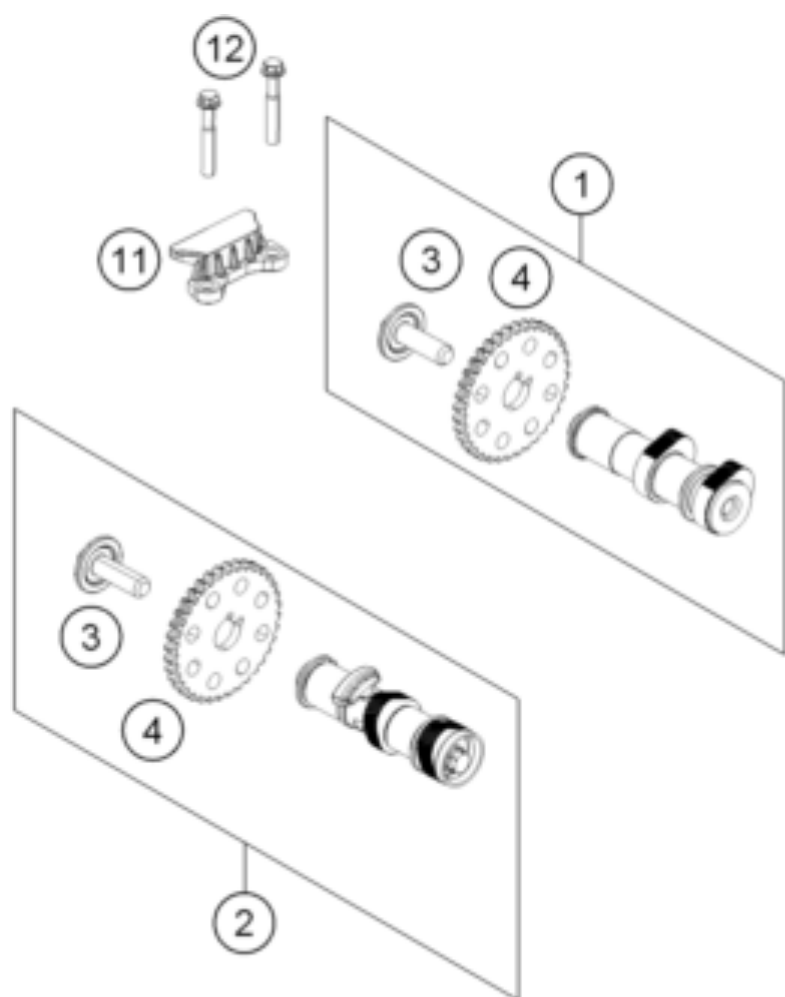

390 DUKE WHITE ABS CKD 2014 <2014><AR><F4342N7BC>
TIMING DRIVE
14076

Pos	Part Number	Description	Additional Text	Quantity
1	90236009033	CAMSHAFT INTAKE CPL.		1.00
2	90236010133	CAMSHAFT EXHAUST CPL.		1.00
3	90236037000	SCREW CAMSHAFT SPROCKET		2.00
4	90236009003	SPROCKET CAMSHAFT		2.00
11	90236018000	CHAIN GUIDE TOP		1.00
12	J025060401	HH COLLAR SCREW M6X40		2.00
13	90236001000	TIMING CHAIN GUIDE		1.00
14	90236013000	TIMING CHAIN		1.00
15	90236002000	TENSIONER RAIL CPL.		1.00
16	90236002004	SCREW TENSIONER RAIL		1.00
17	90136003003	GASKET CHAIN ADJUSTER		1.00
18	J770010015	O-RING 10,15X1,5		1.00
19	90236003044	CHAIN ADJUSTER		1.00
20	J025060206	HH COLLAR SCREW M6X20 SW10		2.00
21	90136003002	SPECIAL SCREW 6X6		1.00