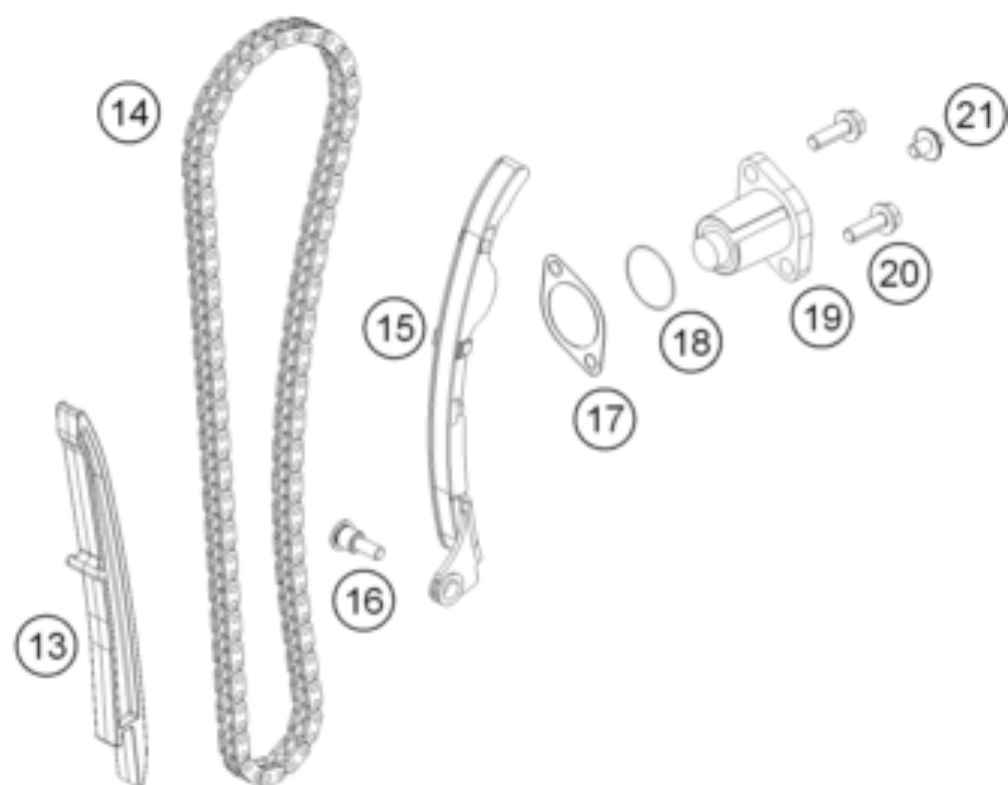

390 DUKE WHITE ABS CKD 2014 <2014><AR><F4342N7BC>
TIMING DRIVE
14076

Pos	Part Number	Description	Additional Text	Quantity
1	90236009033	CAMSHAFT INTAKE CPL.		1.00
2	90236010133	CAMSHAFT EXHAUST CPL.		1.00
3	90236037000	SCREW CAMSHAFT SPROCKET		2.00
4	90236009003	SPROCKET CAMSHAFT		2.00
11	90236018000	CHAIN GUIDE TOP		1.00
12	J025060401	HH COLLAR SCREW M6X40		2.00
13	90236001000	TIMING CHAIN GUIDE		1.00
14	90236013000	TIMING CHAIN		1.00
15	90236002000	TENSIONER RAIL CPL.		1.00
16	90236002004	SCREW TENSIONER RAIL		1.00
17	90136003003	GASKET CHAIN ADJUSTER		1.00
18	J770010015	O-RING 10,15X1,5		1.00
19	90236003044	CHAIN ADJUSTER		1.00
20	J025060206	HH COLLAR SCREW M6X20 SW10		2.00
21	90136003002	SPECIAL SCREW 6X6		1.00