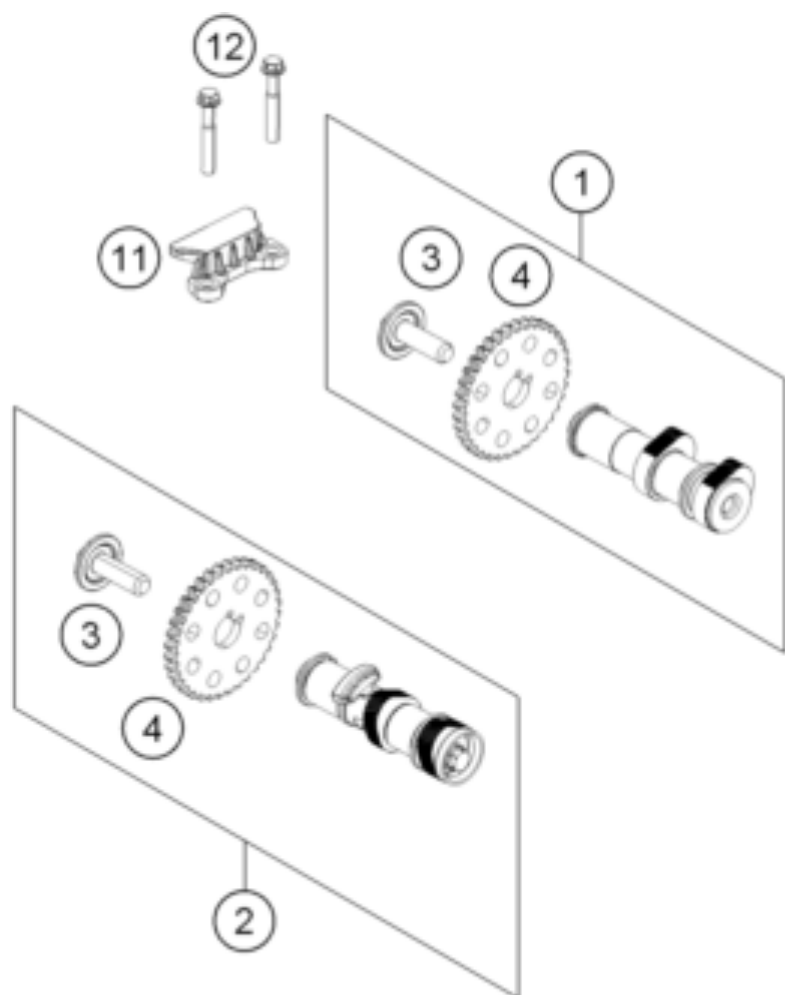

390 DUKE BLACK ABS CKD 2015 <2015><CO><F4341N8BC>
TIMING DRIVE
14076

Pos	Part Number	Description	Additional Text	Quantity
1	90236009033	CAMSHAFT INTAKE CPL.		1.00
2	90236010133	CAMSHAFT EXHAUST CPL.		1.00
3	90236037000	SCREW CAMSHAFT SPROCKET		2.00
4	90236009003	SPROCKET CAMSHAFT		2.00
11	90236018000	CHAIN GUIDE TOP		1.00
12	J025060401	HH COLLAR SCREW M6X40		2.00
13	90236001000	TIMING CHAIN GUIDE		1.00
14	90236013000	TIMING CHAIN		1.00
15	90236002000	TENSIONER RAIL CPL.		1.00
16	90236002004	SCREW TENSIONER RAIL		1.00
17	90136003003	GASKET CHAIN ADJUSTER		1.00
18	J770010015	O-RING 10,15X1,5		1.00
19	90236003044	CHAIN ADJUSTER		1.00
20	J025060206	HH COLLAR SCREW M6X20 SW10		2.00
21	90136003002	SPECIAL SCREW 6X6		1.00