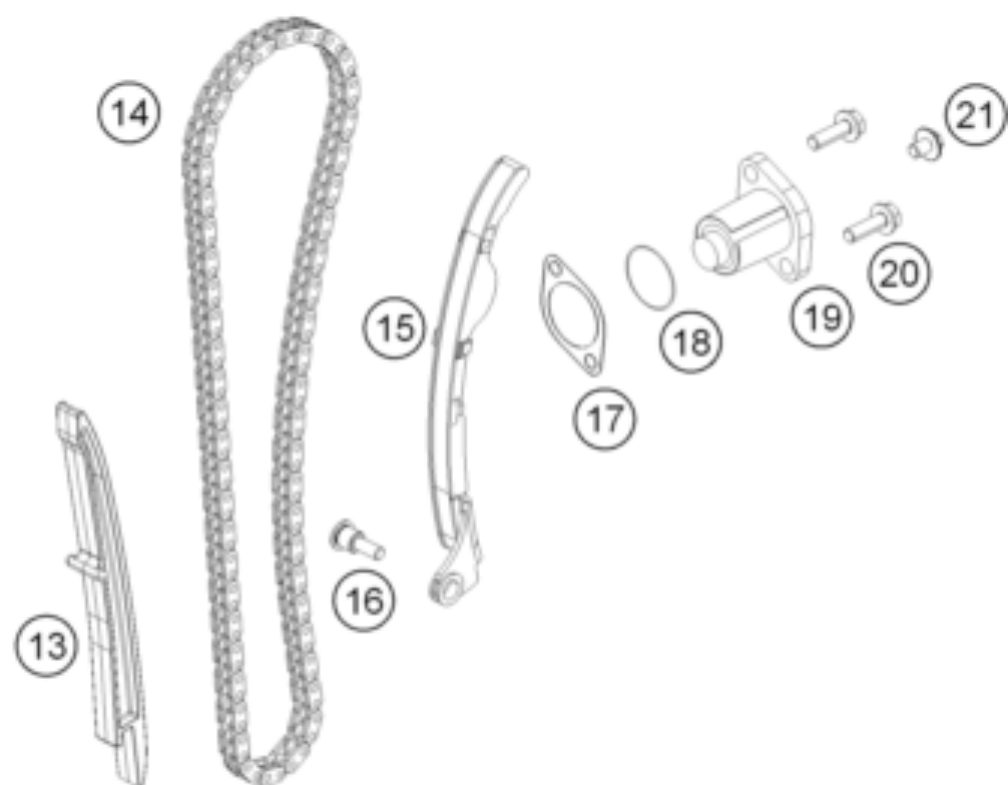

390 DUKE WHITE ABS CKD 2015 <2015><CO><F4341N7BC>
TIMING DRIVE
14076

Pos	Part Number	Description	Additional Text	Quantity
1	90236009033	CAMSHAFT INTAKE CPL.		1.00
2	90236010133	CAMSHAFT EXHAUST CPL.		1.00
3	90236037000	SCREW CAMSHAFT SPROCKET		2.00
4	90236009003	SPROCKET CAMSHAFT		2.00
11	90236018000	CHAIN GUIDE TOP		1.00
12	J025060401	HH COLLAR SCREW M6X40		2.00
13	90236001000	TIMING CHAIN GUIDE		1.00
14	90236013000	TIMING CHAIN		1.00
15	90236002000	TENSIONER RAIL CPL.		1.00
16	90236002004	SCREW TENSIONER RAIL		1.00
17	90136003003	GASKET CHAIN ADJUSTER		1.00
18	J770010015	O-RING 10,15X1,5		1.00
19	90236003044	CHAIN ADJUSTER		1.00
20	J025060206	HH COLLAR SCREW M6X20 SW10		2.00
21	90136003002	SPECIAL SCREW 6X6		1.00