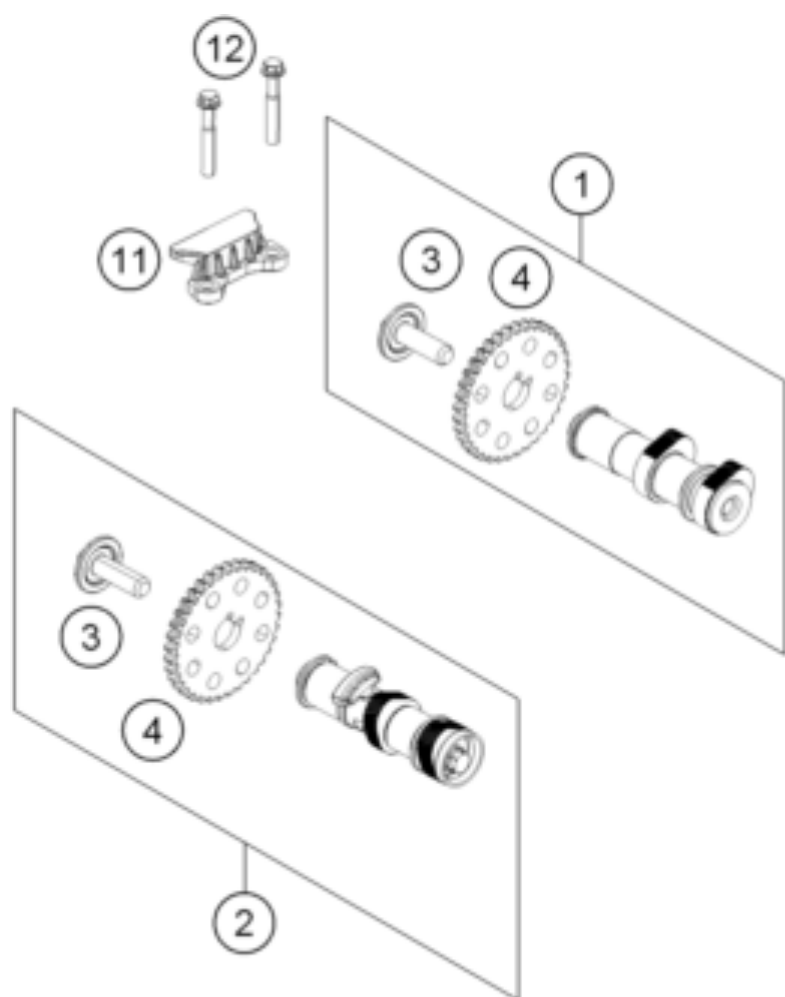

390 DUKE WHITE ABS CKD 2015 <2015><CO><F4341N7BC>
TIMING DRIVE
14076

Pos	Part Number	Description	Additional Text	Quantity
1	90236009033	CAMSHAFT INTAKE CPL.		1.00
2	90236010133	CAMSHAFT EXHAUST CPL.		1.00
3	90236037000	SCREW CAMSHAFT SPROCKET		2.00
4	90236009003	SPROCKET CAMSHAFT		2.00
11	90236018000	CHAIN GUIDE TOP		1.00
12	J025060401	HH COLLAR SCREW M6X40		2.00
13	90236001000	TIMING CHAIN GUIDE		1.00
14	90236013000	TIMING CHAIN		1.00
15	90236002000	TENSIONER RAIL CPL.		1.00
16	90236002004	SCREW TENSIONER RAIL		1.00
17	90136003003	GASKET CHAIN ADJUSTER		1.00
18	J770010015	O-RING 10,15X1,5		1.00
19	90236003044	CHAIN ADJUSTER		1.00
20	J025060206	HH COLLAR SCREW M6X20 SW10		2.00
21	90136003002	SPECIAL SCREW 6X6		1.00