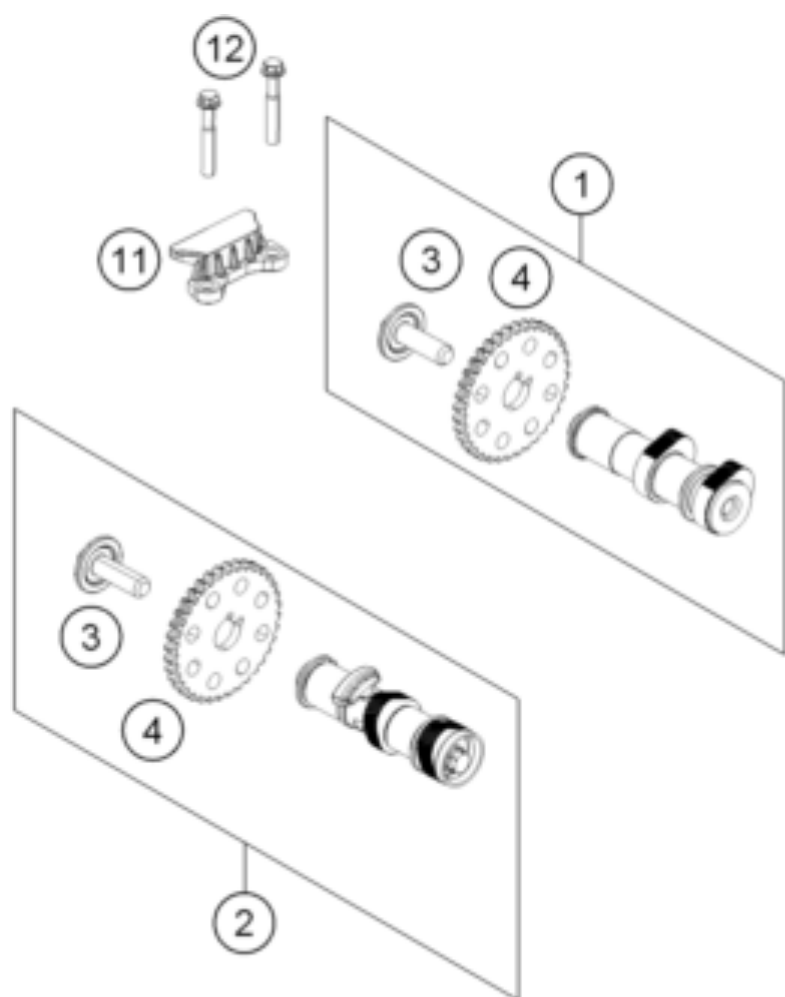

390 DUKE BLACK ABS CKD 2014 <2014><MY><F4303N8BC>
TIMING DRIVE
14076

Pos	Part Number	Description	Additional Text	Quantity
1	90236009033	CAMSHAFT INTAKE CPL.		1.00
2	90236010133	CAMSHAFT EXHAUST CPL.		1.00
3	90236037000	SCREW CAMSHAFT SPROCKET		2.00
4	90236009003	SPROCKET CAMSHAFT		2.00
11	90236018000	CHAIN GUIDE TOP		1.00
12	J025060401	HH COLLAR SCREW M6X40		2.00
13	90236001000	TIMING CHAIN GUIDE		1.00
14	90236013000	TIMING CHAIN		1.00
15	90236002000	TENSIONER RAIL CPL.		1.00
16	90236002004	SCREW TENSIONER RAIL		1.00
17	90136003003	GASKET CHAIN ADJUSTER		1.00
18	J770010015	O-RING 10,15X1,5		1.00
19	90236003044	CHAIN ADJUSTER		1.00
20	J025060206	HH COLLAR SCREW M6X20 SW10		2.00
21	90136003002	SPECIAL SCREW 6X6		1.00