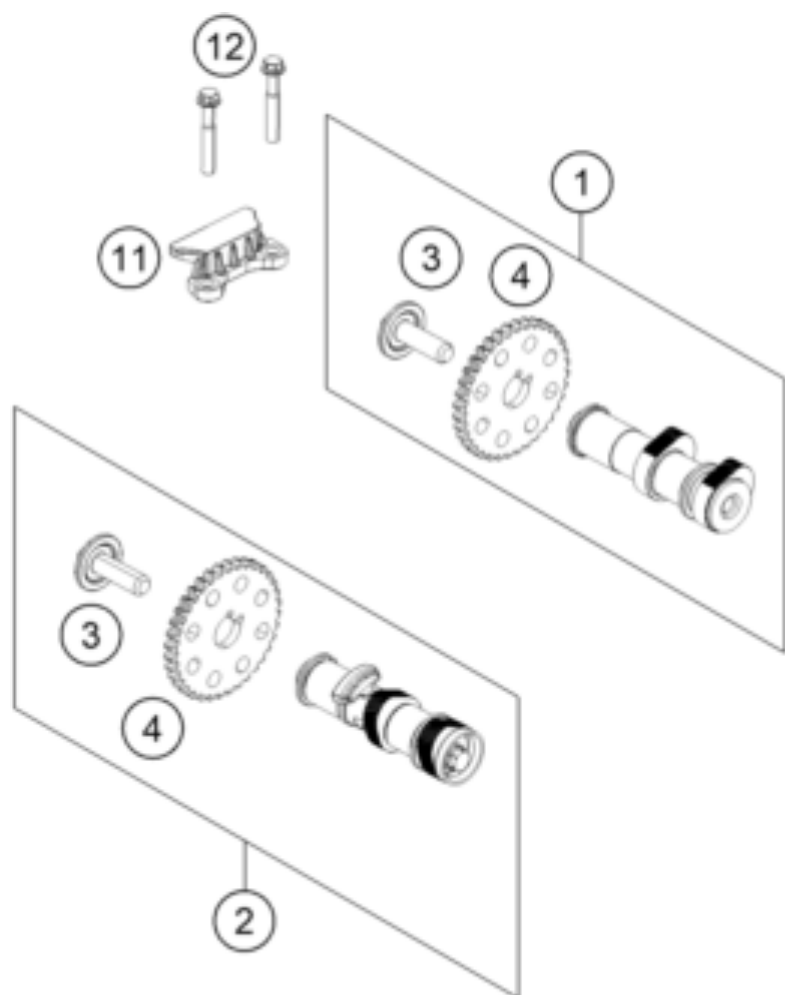

390 DUKE WHITE ABS CKD 2014 <2013><CO><F8341M7BC>
TIMING DRIVE
14075

Pos	Part Number	Description	Additional Text	Quantity
1	90236009033	CAMSHAFT INTAKE CPL.		1.00
2	90236010033	CAMSHAFT EXHAUST CPL.		1.00
3	90236037000	SCREW CAMSHAFT SPROCKET		2.00
4	90236009003	SPROCKET CAMSHAFT		2.00
11	90236018000	CHAIN GUIDE TOP		1.00
12	J025060401	HH COLLAR SCREW M6X40		2.00
13	90236001000	TIMING CHAIN GUIDE		1.00
14	90236013000	TIMING CHAIN		1.00
15	90236002000	TENSIONER RAIL CPL.		1.00
16	90236002004	SCREW TENSIONER RAIL		1.00
17	90136003003	GASKET CHAIN ADJUSTER		1.00
18	J770010015	O-RING 10,15X1,5		1.00
19	90236003044	CHAIN ADJUSTER		1.00
20	J025060206	HH COLLAR SCREW M6X20 SW10		2.00
21	90136003002	SPECIAL SCREW 6X6		1.00