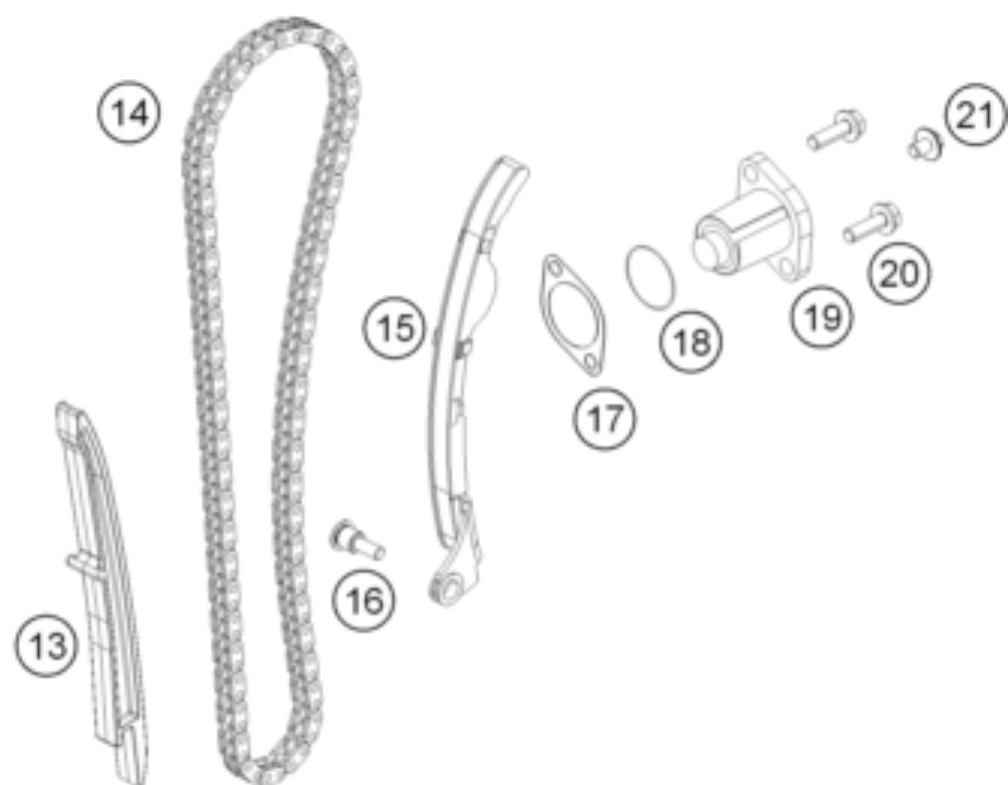

390 DUKE WHITE ABS CKD 2014 <2013><CO><F8341M7BC>
TIMING DRIVE
14075

Pos	Part Number	Description	Additional Text	Quantity
1	90236009033	CAMSHAFT INTAKE CPL.		1.00
2	90236010033	CAMSHAFT EXHAUST CPL.		1.00
3	90236037000	SCREW CAMSHAFT SPROCKET		2.00
4	90236009003	SPROCKET CAMSHAFT		2.00
11	90236018000	CHAIN GUIDE TOP		1.00
12	J025060401	HH COLLAR SCREW M6X40		2.00
13	90236001000	TIMING CHAIN GUIDE		1.00
14	90236013000	TIMING CHAIN		1.00
15	90236002000	TENSIONER RAIL CPL.		1.00
16	90236002004	SCREW TENSIONER RAIL		1.00
17	90136003003	GASKET CHAIN ADJUSTER		1.00
18	J770010015	O-RING 10,15X1,5		1.00
19	90236003044	CHAIN ADJUSTER		1.00
20	J025060206	HH COLLAR SCREW M6X20 SW10		2.00
21	90136003002	SPECIAL SCREW 6X6		1.00