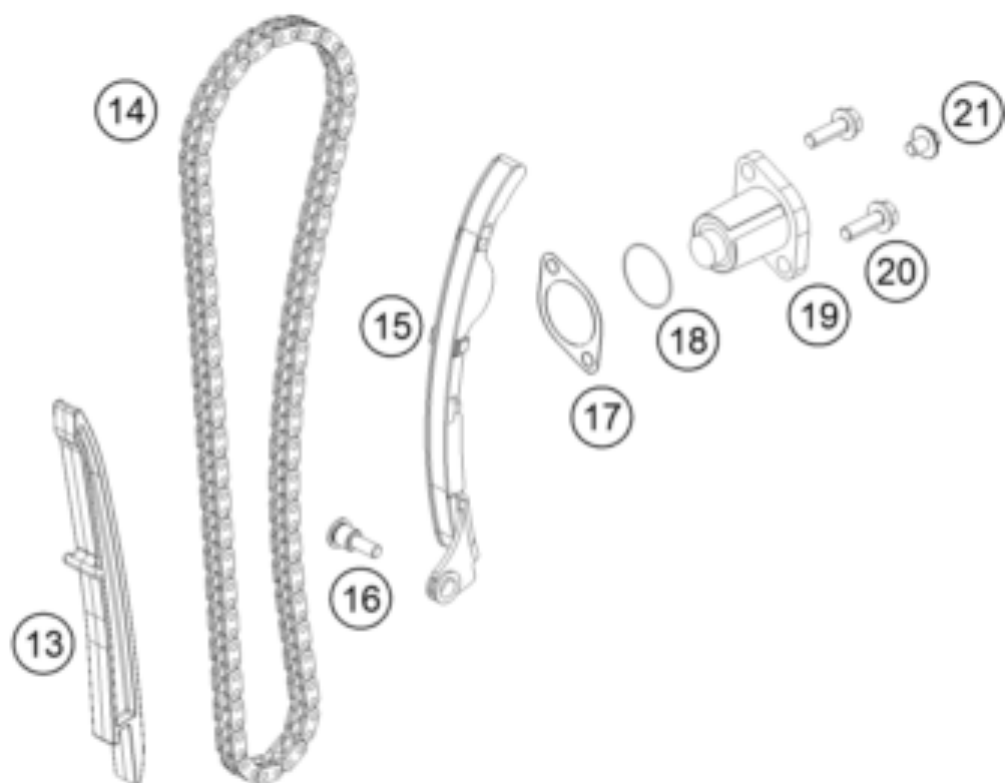

390 DUKE WHITE ABS CKD 2014 <2013><CO><F8341M7BC>
TIMING DRIVE
14075

Pos	Part Number	Description	Additional Text	Quantity
1	90236009033	CAMSHAFT INTAKE CPL.		1.00
2	90236010033	CAMSHAFT EXHAUST CPL.		1.00
3	90236037000	SCREW CAMSHAFT SPROCKET		2.00
4	90236009003	SPROCKET CAMSHAFT		2.00
11	90236018000	CHAIN GUIDE TOP		1.00
12	J025060401	HH COLLAR SCREW M6X40		2.00
13	90236001000	TIMING CHAIN GUIDE		1.00
14	90236013000	TIMING CHAIN		1.00
15	90236002000	TENSIONER RAIL CPL.		1.00
16	90236002004	SCREW TENSIONER RAIL		1.00
17	90136003003	GASKET CHAIN ADJUSTER		1.00
18	J770010015	O-RING 10,15X1,5		1.00
19	90236003044	CHAIN ADJUSTER		1.00
20	J025060206	HH COLLAR SCREW M6X20 SW10		2.00
21	90136003002	SPECIAL SCREW 6X6		1.00