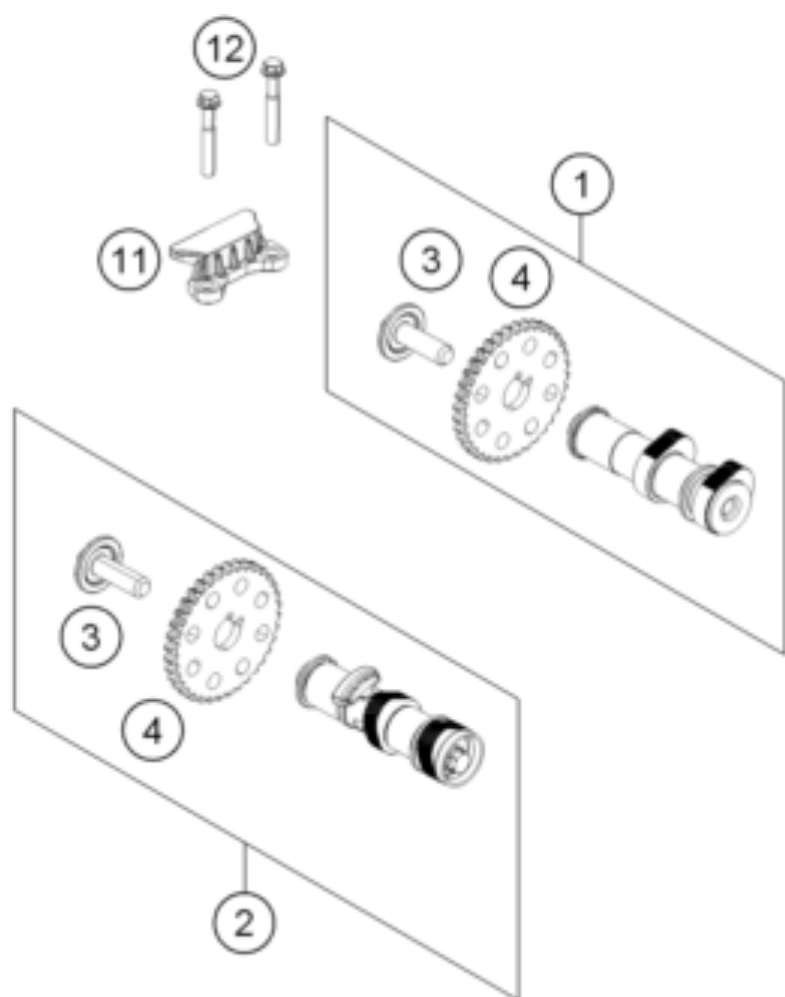

390 DUKE WHITE ABS CKD 2014 <2013><CO><F8341M7BC>
TIMING DRIVE
14075

Pos	Part Number	Description	Additional Text	Quantity
1	90236009033	CAMSHAFT INTAKE CPL.		1.00
2	90236010033	CAMSHAFT EXHAUST CPL.		1.00
3	90236037000	SCREW CAMSHAFT SPROCKET		2.00
4	90236009003	SPROCKET CAMSHAFT		2.00
11	90236018000	CHAIN GUIDE TOP		1.00
12	J025060401	HH COLLAR SCREW M6X40		2.00
13	90236001000	TIMING CHAIN GUIDE		1.00
14	90236013000	TIMING CHAIN		1.00
15	90236002000	TENSIONER RAIL CPL.		1.00
16	90236002004	SCREW TENSIONER RAIL		1.00
17	90136003003	GASKET CHAIN ADJUSTER		1.00
18	J770010015	O-RING 10,15X1,5		1.00
19	90236003044	CHAIN ADJUSTER		1.00
20	J025060206	HH COLLAR SCREW M6X20 SW10		2.00
21	90136003002	SPECIAL SCREW 6X6		1.00