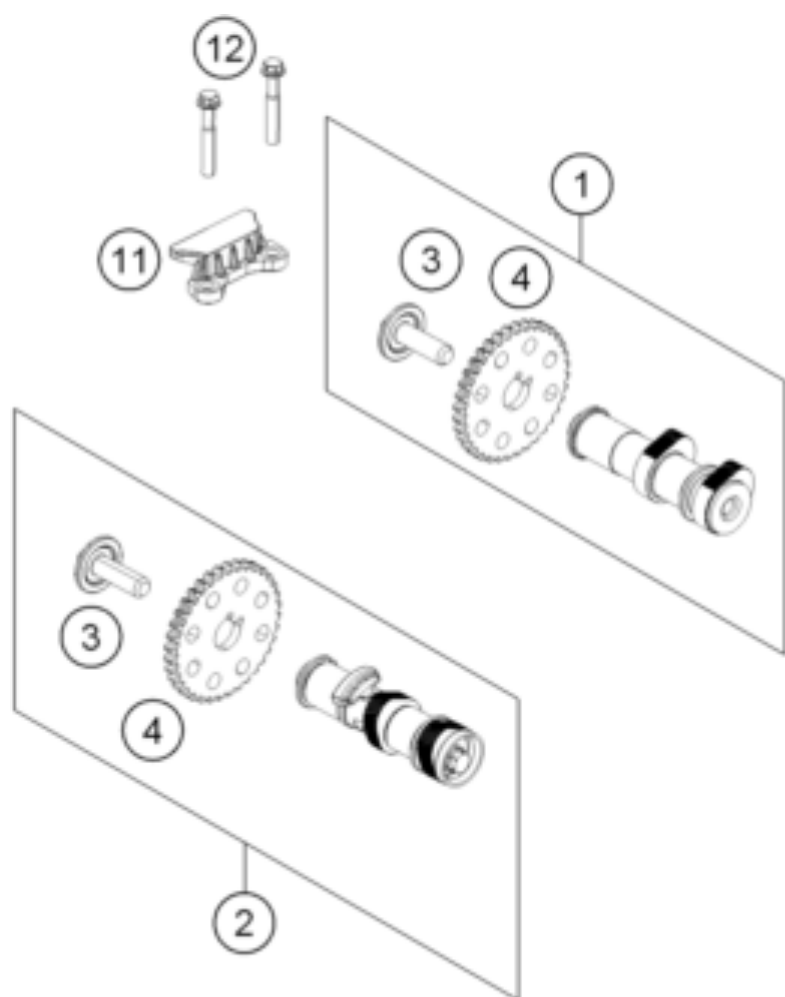

390 DUKE WHITE ABS CKD 2013 <2013><MY><F8303M7BC>
TIMING DRIVE
14075

Pos	Part Number	Description	Additional Text	Quantity
1	90236009033	CAMSHAFT INTAKE CPL.		1.00
2	90236010033	CAMSHAFT EXHAUST CPL.		1.00
3	90236037000	SCREW CAMSHAFT SPROCKET		2.00
4	90236009003	SPROCKET CAMSHAFT		2.00
11	90236018000	CHAIN GUIDE TOP		1.00
12	J025060401	HH COLLAR SCREW M6X40		2.00
13	90236001000	TIMING CHAIN GUIDE		1.00
14	90236013000	TIMING CHAIN		1.00
15	90236002000	TENSIONER RAIL CPL.		1.00
16	90236002004	SCREW TENSIONER RAIL		1.00
17	90136003003	GASKET CHAIN ADJUSTER		1.00
18	J770010015	O-RING 10,15X1,5		1.00
19	90236003044	CHAIN ADJUSTER		1.00
20	J025060206	HH COLLAR SCREW M6X20 SW10		2.00
21	90136003002	SPECIAL SCREW 6X6		1.00