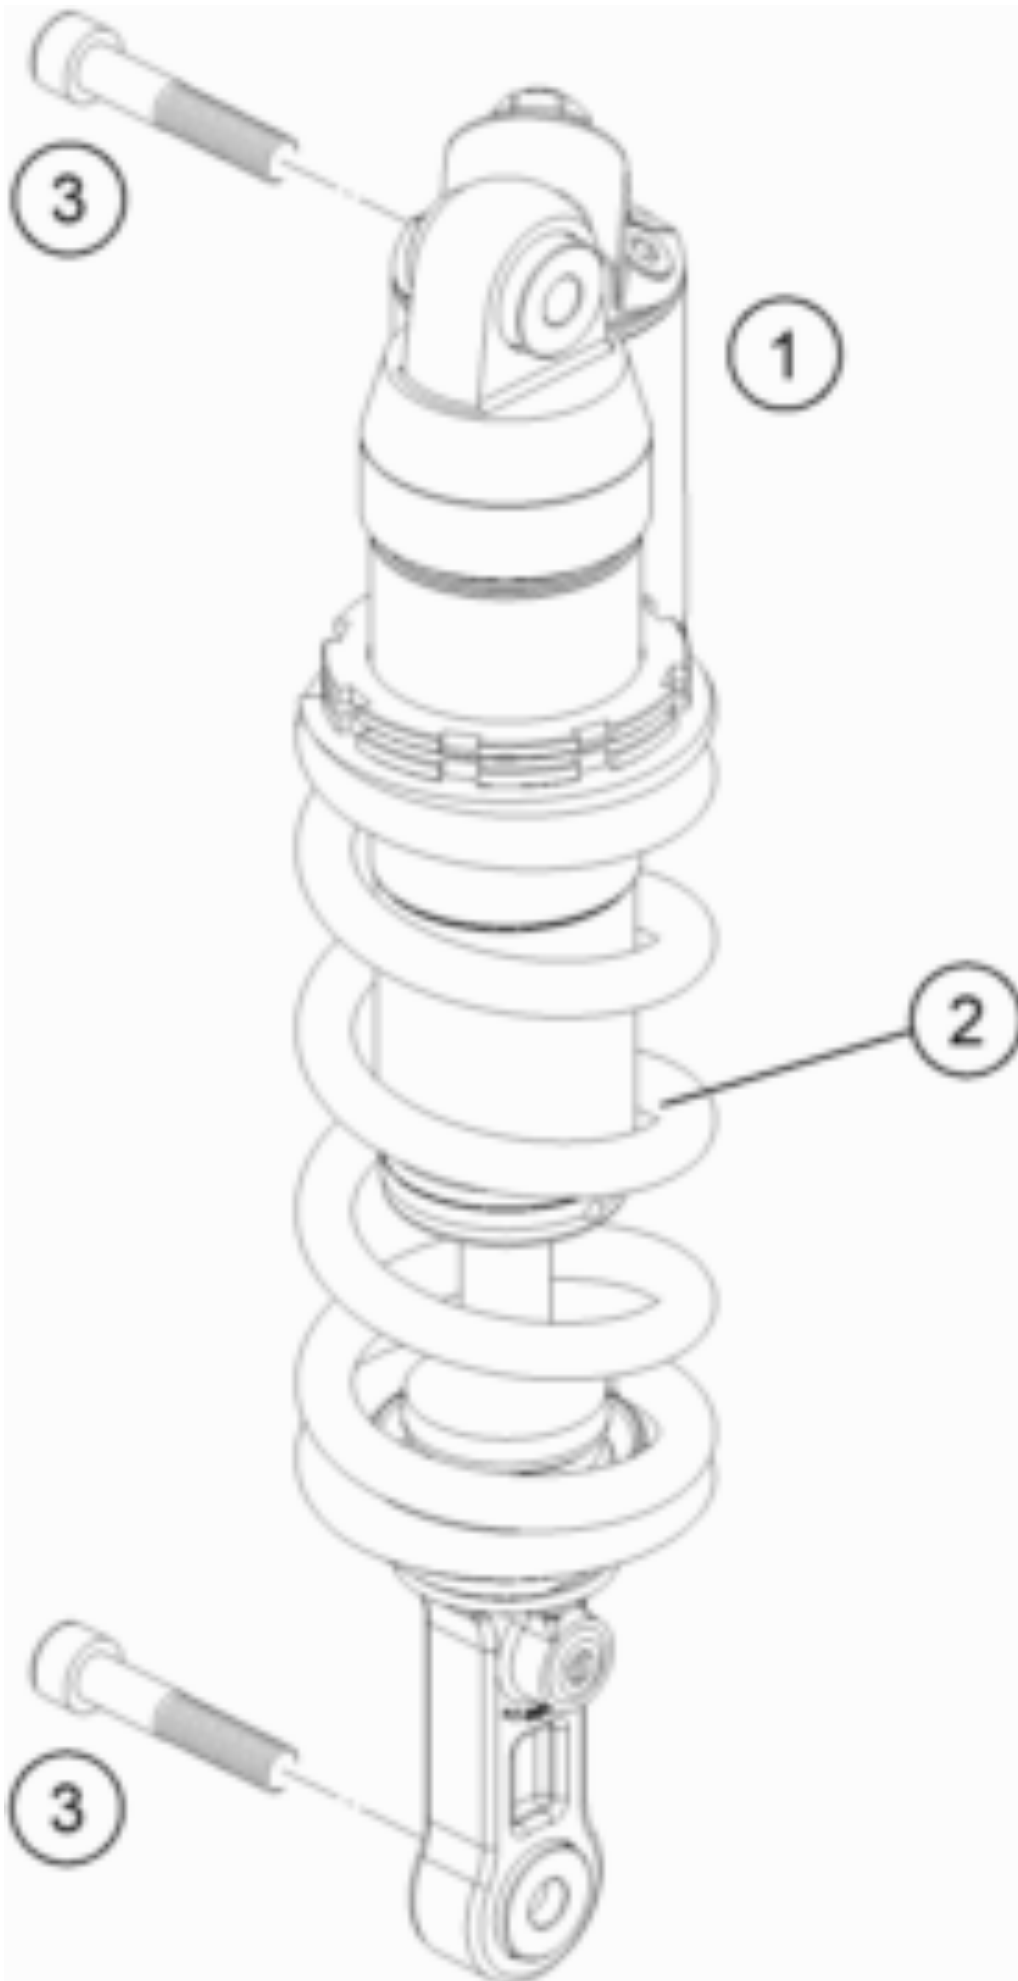

690 DUKE R ABS CKD 2013 <2013><MY><F9760M1C>
SHOCK ABSORBER
13371

| Pos | Part Number | Description | Additional Text | Quantity |
|-----|-------------|---------------------------|-----------------|----------|
| 1 | 15187M1101 | MONOSHOCK 690 DUKE-R 2013 | | 1.00 |

| | | | | |
|---|-------------|--------------------------|--|------|
| 2 | 91110015S | SPRING 185MM 70N/MM (61) | | 0.00 |
| 2 | 91110016S | SPRING 185MM 75N/MM (61) | | 1.00 |
| 3 | 76504016000 | CYL. SCREW M10X1,25 L=53 | | 2.00 |