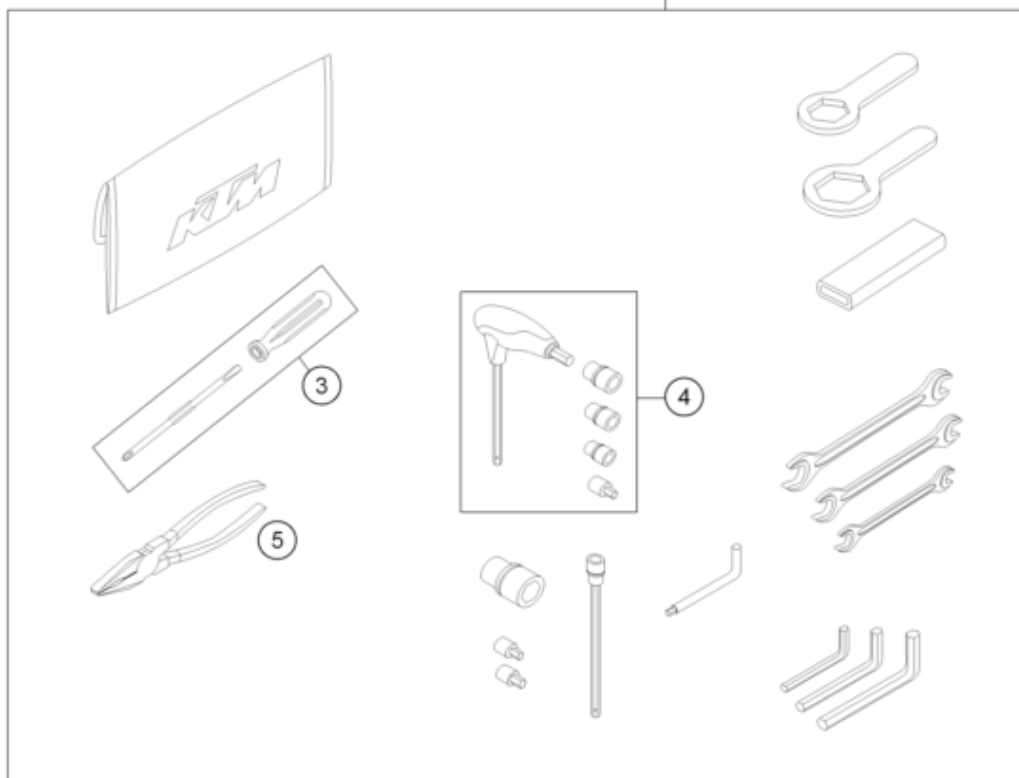

0

 OHNE ABBILDUNG  
WITHOUT ILLUSTRATION

1

 TECHNISCHE DOKUMENTATION  
TECHNICAL DOCUMENTATION  
DOCUMENTACION TECNICA  
DOCUMENTATION TECHNIQUE  
NOTE TECNICHE

2

Pos	Part Number	Description	Additional Text	Quantity
0	60708008070	rubber bush windshield fixatio		4.00
0	60408008061	WINDSHIELD ADAPTER R/S		1.00
0	60408001000	HEADLIGHT MASK		1.00
0	0024060206	HH collar screw M6x20 TX30		2.00
0	0081045121	SCREW FOR PLASTIC K45X12 T20		4.00
0	0081050161	EJOT PT SCREW K50X16 1451		6.00
0	45239060050	COLLAR BUSHING 6,3X8X13X9,5		2.00
0	60312040000	MIRROR		2.00
0	69008021160	special screw M5x12		8.00
0	50303018000	RUBBER L=145MM		1.00
0	60408008000	WINDSHIELD EU		1.00
0	00063099111	BAG FOR INSTR. MANUAL 245X170		1.00
0	58412080000	REFLECTOR RED	EU+AUS	1.00
0	58412080050	BRACKET FOR REFLECTOR		1.00
0	40006006000	WASHER 6MM		2.00
0	0966050163	OVAL HEAD SCREW DIN0966-M 5X16		2.00
0	0125050003	WASHER DIN0125-A 5,3		2.00
0	0985050003	Self locking nut DIN 985 M5		2.00
0	312305	DOCUMENTS BAG 2006		1.00

0	3210040	CUSTOMER WELCOME LETTER		1.00
0	312313	KTM BALLPOINT PEN ORANGE		1.00
0	00063004202	PRINT LABEL 60X51 MM		1.00
0	60012081200	license plate mouning plate	FOR AUS ONLY	1.00
0	0024060156	HH collar screw M6x15 TX30	ONLY USA	4.00
0	0021060003	Washer DIN9021-A 6.4	ONLY USA	4.00
0	0985060003	Self lock. nut DIN985-M6-A2		4.00
0	0125060003	WASHER DIN0125-A 6,4		2.00
0	6030319000030	SKID PLATE ADV		1.00
0	60003096000	VIBRATION DAMPER 03		2.00
0	0025060406	HH collar screw M6x40 TX30		2.00
0	3212552DE/GB	PP STREET FOLDER 2014		1.00
0	3212601GB	POWER WEAR FOLDER 2015		1.00
0	60408008060	WINDSHIELD ADAPTER L/S		1.00
0	60412068044KB	CRASH BAR CPL.		1.00
0	60407020000	TANK MOUNTING RING		2.00
0	60708008071	Special screw M5x14		4.00
1	3213270EN	OWN. MAN. 1290 SUPER ADV. 15		1.00
2	60329099000	TOOL KIT		1.00
3	53012024100	SCREW DRIVER L=105MM		1.00
4	60029070300	T-WRENCH WS=6/8/10/TX45/SK4X1		1.00
5	53012028200	GRIP ORANGE B&F		1.00