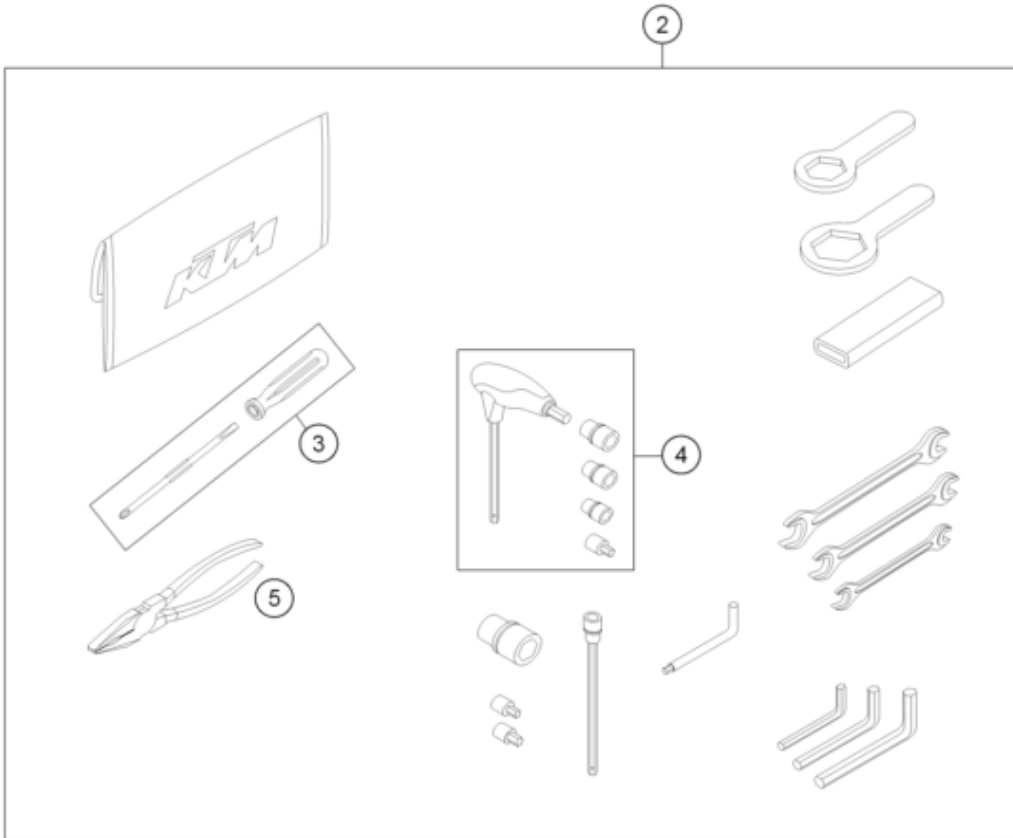

0
OHNE ABBILDUNG
WITHOUT ILLUSTRATION

1
TECHNISCHE DOKUMENTATION
TECHNICAL DOCUMENTATION
DOCUMENTACION TECNICA
DOCUMENTATION TECHNIQUE
NOTE TECNICHE

Pos	Part Number	Description	Additional Text	Quantity
0	60708008070	rubber bush windshield fixatio		4.00
0	60408008061	WINDSHIELD ADAPTER R/S		1.00
0	60408001000	HEADLIGHT MASK		1.00
0	0024060206	HH collar screw M6x20 TX30		2.00
0	0081045121	SCREW FOR PLASTIC K45X12 T20		4.00
0	0081050161	EJOT PT SCREW K50X16 1451		6.00
0	45239060050	COLLAR BUSHING 6,3X8X13X9,5		2.00
0	60312040000	MIRROR		2.00
0	69008021160	special screw M5x12		8.00
0	50303018000	RUBBER L=145MM		1.00
0	60408008000	WINDSHIELD EU		1.00
0	00063099111	BAG FOR INSTR. MANUAL 245X170		1.00
0	58412080000	REFLECTOR RED	EU+AUS	1.00
0	58412080050	BRACKET FOR REFLECTOR		1.00
0	40006006000	WASHER 6MM		2.00
0	0966050163	OVAL HEAD SCREW DIN0966-M 5X16		2.00
0	0125050003	WASHER DIN0125-A 5,3		2.00
0	0985050003	Self locking nut DIN 985 M5		2.00
0	312305	DOCUMENTS BAG 2006		1.00

0	3210040	CUSTOMER WELCOME LETTER		1.00
0	312313	KTM BALLPOINT PEN ORANGE		1.00
0	00063004202	PRINT LABEL 60X51 MM		1.00
0	60012081200	license plate mouning plate	FOR AUS ONLY	1.00
0	0024060156	HH collar screw M6x15 TX30	ONLY USA	4.00
0	0021060003	Washer DIN9021-A 6.4	ONLY USA	4.00
0	0985060003	Self lock. nut DIN985-M6-A2		4.00
0	0125060003	WASHER DIN0125-A 6,4		2.00
0	6030319000030	SKID PLATE ADV		1.00
0	60003096000	VIBRATION DAMPER 03		2.00
0	0025060406	HH collar screw M6x40 TX30		2.00
0	3212552DE/GB	PP STREET FOLDER 2014		1.00
0	3212601GB	POWER WEAR FOLDER 2015		1.00
0	60408008060	WINDSHIELD ADAPTER L/S		1.00
0	60412068044KB	CRASH BAR CPL.		1.00
0	60407020000	TANK MOUNTING RING		2.00
0	60708008071	Special screw M5x14		4.00
1	3213270EN	OWN. MAN. 1290 SUPER ADV. 15		1.00
2	60329099000	TOOL KIT		1.00
3	53012024100	SCREW DRIVER L=105MM		1.00
4	60029070300	T-WRENCH WS=6/8/10/TX45/SK4X1		1.00
5	53012028200	GRIP ORANGE B&F		1.00