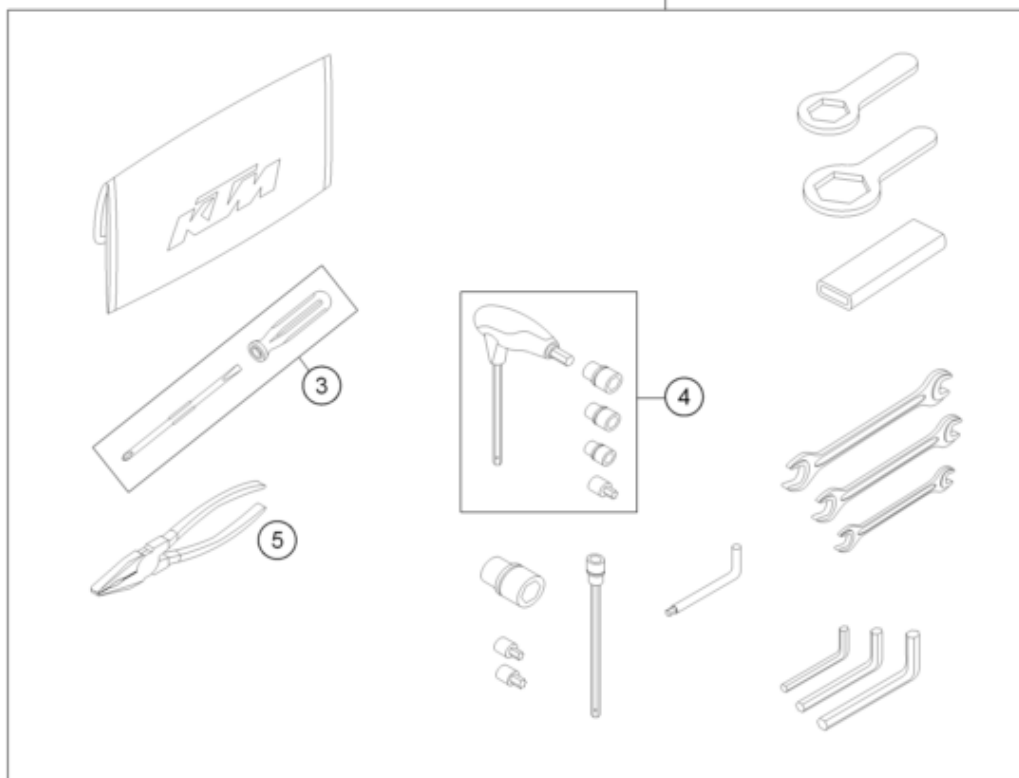

0

OHNE ABBILDUNG
WITHOUT ILLUSTRATION

1

TECHNISCHE DOKUMENTATION
TECHNICAL DOCUMENTATION
DOCUMENTACION TECNICA
DOCUMENTATION TECHNIQUE
NOTE TECNICHE

2

Pos	Part Number	Description	Additional Text	Quantity
0	60708008070	rubber bush windshield fixatio		4.00
0	60408008061	WINDSHIELD ADAPTER R/S		1.00
0	60408001000	HEADLIGHT MASK		1.00
0	0024060206	HH collar screw M6x20 TX30		2.00
0	0081045121	SCREW FOR PLASTIC K45X12 T20		4.00
0	0081050161	EJOT PT SCREW K50X16 1451		6.00
0	45239060050	COLLAR BUSHING 6,3X8X13X9,5		2.00
0	60312040000	MIRROR		2.00
0	69008021160	special screw M5x12		8.00
0	50303018000	RUBBER L=145MM		1.00
0	60408008000	WINDSHIELD EU		1.00
0	00063099111	BAG FOR INSTR. MANUAL 245X170		1.00
0	58412080000	REFLECTOR RED	EU+AUS	1.00
0	58412080050	BRACKET FOR REFLECTOR		1.00
0	40006006000	WASHER 6MM		2.00
0	0966050163	OVAL HEAD SCREW DIN0966-M 5X16		2.00
0	0125050003	WASHER DIN0125-A 5,3		2.00
0	0985050003	Self locking nut DIN 985 M5		2.00
0	312305	DOCUMENTS BAG 2006		1.00

0	3210040	CUSTOMER WELCOME LETTER		1.00
0	312313	KTM BALLPOINT PEN ORANGE		1.00
0	00063004202	PRINT LABEL 60X51 MM		1.00
0	60012081200	license plate mouning plate	FOR AUS ONLY	1.00
0	0024060156	HH collar screw M6x15 TX30	ONLY USA	4.00
0	0021060003	Washer DIN9021-A 6.4	ONLY USA	4.00
0	0985060003	Self lock. nut DIN985-M6-A2		4.00
0	0125060003	WASHER DIN0125-A 6,4		2.00
0	6030319000030	SKID PLATE ADV		1.00
0	60003096000	VIBRATION DAMPER 03		2.00
0	0025060406	HH collar screw M6x40 TX30		2.00
0	3212552DE/GB	PP STREET FOLDER 2014		1.00
0	3212601GB	POWER WEAR FOLDER 2015		1.00
0	60408008060	WINDSHIELD ADAPTER L/S		1.00
0	60412068044KB	CRASH BAR CPL.		1.00
0	60407020000	TANK MOUNTING RING		2.00
0	60708008071	Special screw M5x14		4.00
1	3213270EN	OWN. MAN. 1290 SUPER ADV. 15		1.00
2	60329099000	TOOL KIT		1.00
3	53012024100	SCREW DRIVER L=105MM		1.00
4	60029070300	T-WRENCH WS=6/8/10/TX45/SK4X1		1.00
5	53012028200	GRIP ORANGE B&F		1.00