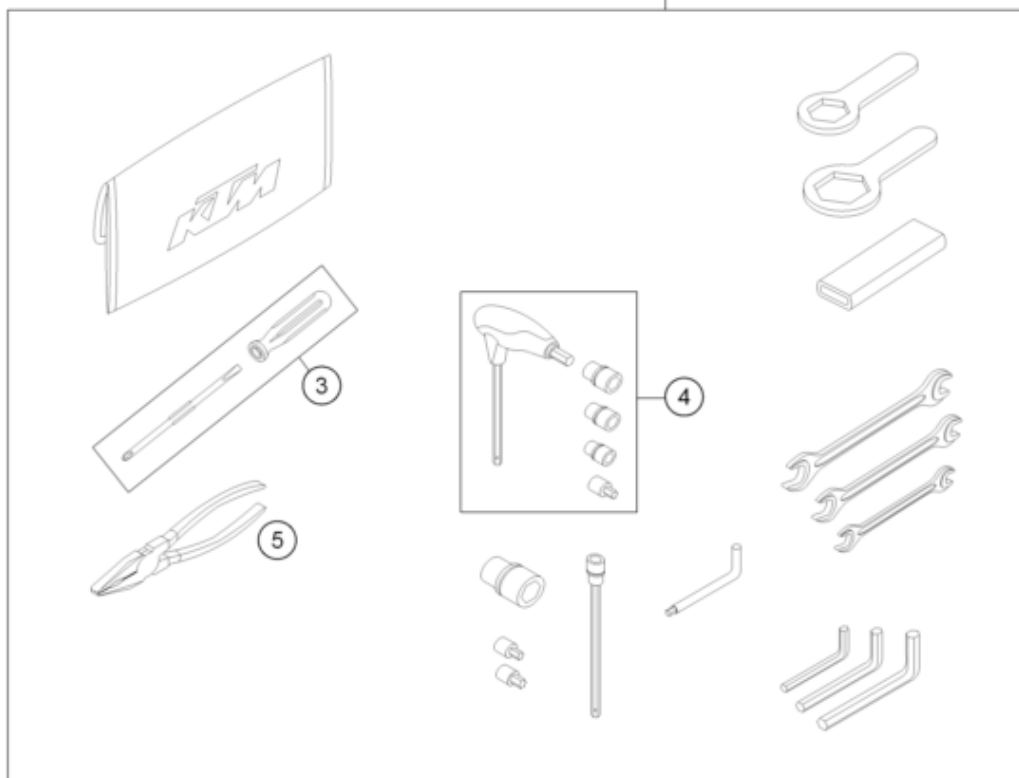

0

 OHNE ABBILDUNG
WITHOUT ILLUSTRATION

1

 TECHNISCHE DOKUMENTATION
TECHNICAL DOCUMENTATION
DOCUMENTACION TECNICA
DOCUMENTATION TECHNIQUE
NOTE TECNICHE

2

Pos	Part Number	Description	Additional Text	Quantity
0	60708008070	rubber bush windshield fixatio		4.00
0	60408008061	WINDSHIELD ADAPTER R/S		1.00
0	60408001000	HEADLIGHT MASK		1.00
0	0024060206	HH collar screw M6x20 TX30		2.00
0	0081045121	SCREW FOR PLASTIC K45X12 T20		4.00
0	0081050161	EJOT PT SCREW K50X16 1451		6.00
0	45239060050	COLLAR BUSHING 6,3X8X13X9,5		2.00
0	60312040000	MIRROR		2.00
0	69008021160	special screw M5x12		8.00
0	50303018000	RUBBER L=145MM		1.00
0	60408008000	WINDSHIELD EU		1.00
0	00063099111	BAG FOR INSTR. MANUAL 245X170		1.00
0	58412080000	REFLECTOR RED	EU+AUS	1.00
0	58412080050	BRACKET FOR REFLECTOR		1.00
0	40006006000	WASHER 6MM		2.00
0	0966050163	OVAL HEAD SCREW DIN0966-M 5X16		2.00
0	0125050003	WASHER DIN0125-A 5,3		2.00
0	0985050003	Self locking nut DIN 985 M5		2.00
0	312305	DOCUMENTS BAG 2006		1.00

0	3210040	CUSTOMER WELCOME LETTER		1.00
0	312313	KTM BALLPOINT PEN ORANGE		1.00
0	00063004202	PRINT LABEL 60X51 MM		1.00
0	60012081200	license plate mouning plate	FOR AUS ONLY	1.00
0	0024060156	HH collar screw M6x15 TX30	ONLY USA	4.00
0	0021060003	Washer DIN9021-A 6.4	ONLY USA	4.00
0	0985060003	Self lock. nut DIN985-M6-A2		4.00
0	0125060003	WASHER DIN0125-A 6,4		2.00
0	6030319000030	SKID PLATE ADV		1.00
0	60003096000	VIBRATION DAMPER 03		2.00
0	0025060406	HH collar screw M6x40 TX30		2.00
0	3212552DE/GB	PP STREET FOLDER 2014		1.00
0	3212601GB	POWER WEAR FOLDER 2015		1.00
0	60408008060	WINDSHIELD ADAPTER L/S		1.00
0	60412068044KB	CRASH BAR CPL.		1.00
0	60407020000	TANK MOUNTING RING		2.00
0	60708008071	Special screw M5x14		4.00
1	3213270EN	OWN. MAN. 1290 SUPER ADV. 15		1.00
2	60329099000	TOOL KIT		1.00
3	53012024100	SCREW DRIVER L=105MM		1.00
4	60029070300	T-WRENCH WS=6/8/10/TX45/SK4X1		1.00
5	53012028200	GRIP ORANGE B&F		1.00