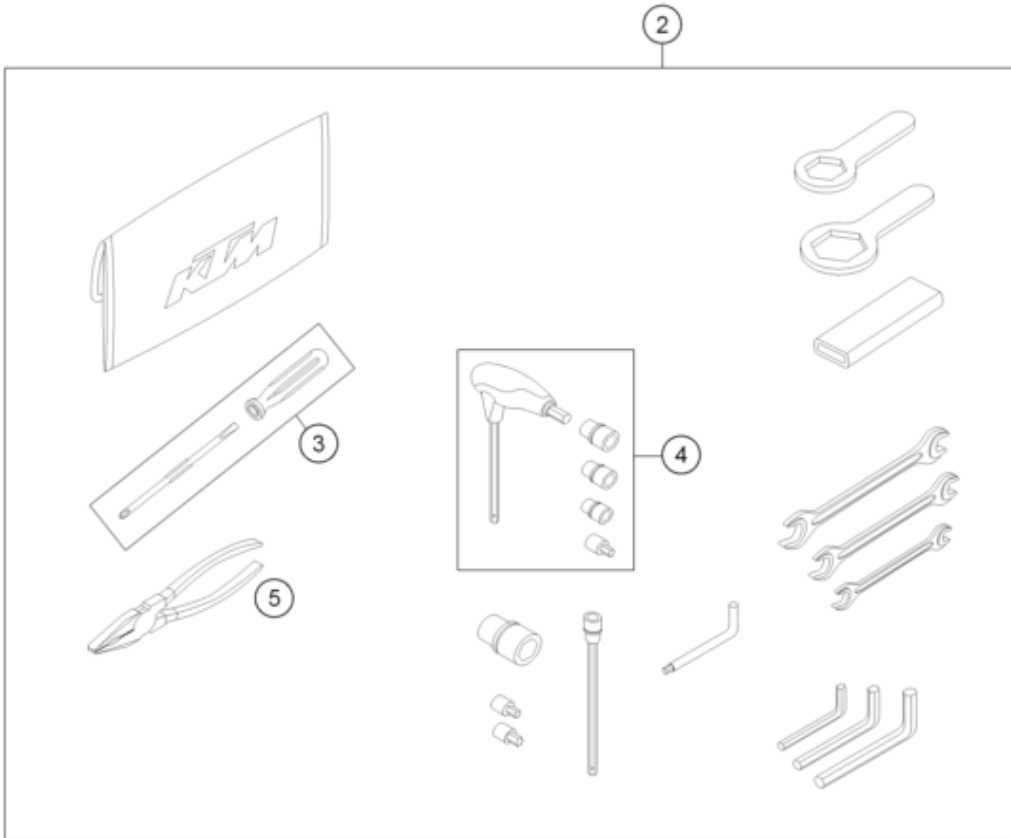

0
OHNE ABBILDUNG
WITHOUT ILLUSTRATION

1
TECHNISCHE DOKUMENTATION
TECHNICAL DOCUMENTATION
DOCUMENTACION TECNICA
DOCUMENTATION TECHNIQUE
NOTE TECNICHE

Pos	Part Number	Description	Additional Text	Quantity
0	60708008070	rubber bush windshield fixatio		4.00
0	60408008061	WINDSHIELD ADAPTER R/S		1.00
0	60408001000	HEADLIGHT MASK		1.00
0	0024060206	HH collar screw M6x20 TX30		2.00
0	0081045121	SCREW FOR PLASTIC K45X12 T20		4.00
0	0081050161	EJOT PT SCREW K50X16 1451		6.00
0	45239060050	COLLAR BUSHING 6,3X8X13X9,5		2.00
0	60312040000	MIRROR		2.00
0	69008021160	special screw M5x12		8.00
0	50303018000	RUBBER L=145MM		1.00
0	60408008000	WINDSHIELD EU		1.00
0	00063099111	BAG FOR INSTR. MANUAL 245X170		1.00
0	58412080000	REFLECTOR RED	EU+AUS	1.00
0	58412080050	BRACKET FOR REFLECTOR		1.00
0	40006006000	WASHER 6MM		2.00
0	0966050163	OVAL HEAD SCREW DIN0966-M 5X16		2.00
0	0125050003	WASHER DIN0125-A 5,3		2.00
0	0985050003	Self locking nut DIN 985 M5		2.00
0	312305	DOCUMENTS BAG 2006		1.00

0	3210040	CUSTOMER WELCOME LETTER		1.00
0	312313	KTM BALLPOINT PEN ORANGE		1.00
0	00063004202	PRINT LABEL 60X51 MM		1.00
0	60012081200	license plate mouning plate	FOR AUS ONLY	1.00
0	0024060156	HH collar screw M6x15 TX30	ONLY USA	4.00
0	0021060003	Washer DIN9021-A 6.4	ONLY USA	4.00
0	0985060003	Self lock. nut DIN985-M6-A2		4.00
0	0125060003	WASHER DIN0125-A 6,4		2.00
0	6030319000030	SKID PLATE ADV		1.00
0	60003096000	VIBRATION DAMPER 03		2.00
0	0025060406	HH collar screw M6x40 TX30		2.00
0	3212552DE/GB	PP STREET FOLDER 2014		1.00
0	3212601GB	POWER WEAR FOLDER 2015		1.00
0	60408008060	WINDSHIELD ADAPTER L/S		1.00
0	60412068044KB	CRASH BAR CPL.		1.00
0	60407020000	TANK MOUNTING RING		2.00
0	60708008071	Special screw M5x14		4.00
1	3213270EN	OWN. MAN. 1290 SUPER ADV. 15		1.00
2	60329099000	TOOL KIT		1.00
3	53012024100	SCREW DRIVER L=105MM		1.00
4	60029070300	T-WRENCH WS=6/8/10/TX45/SK4X1		1.00
5	53012028200	GRIP ORANGE B&F		1.00