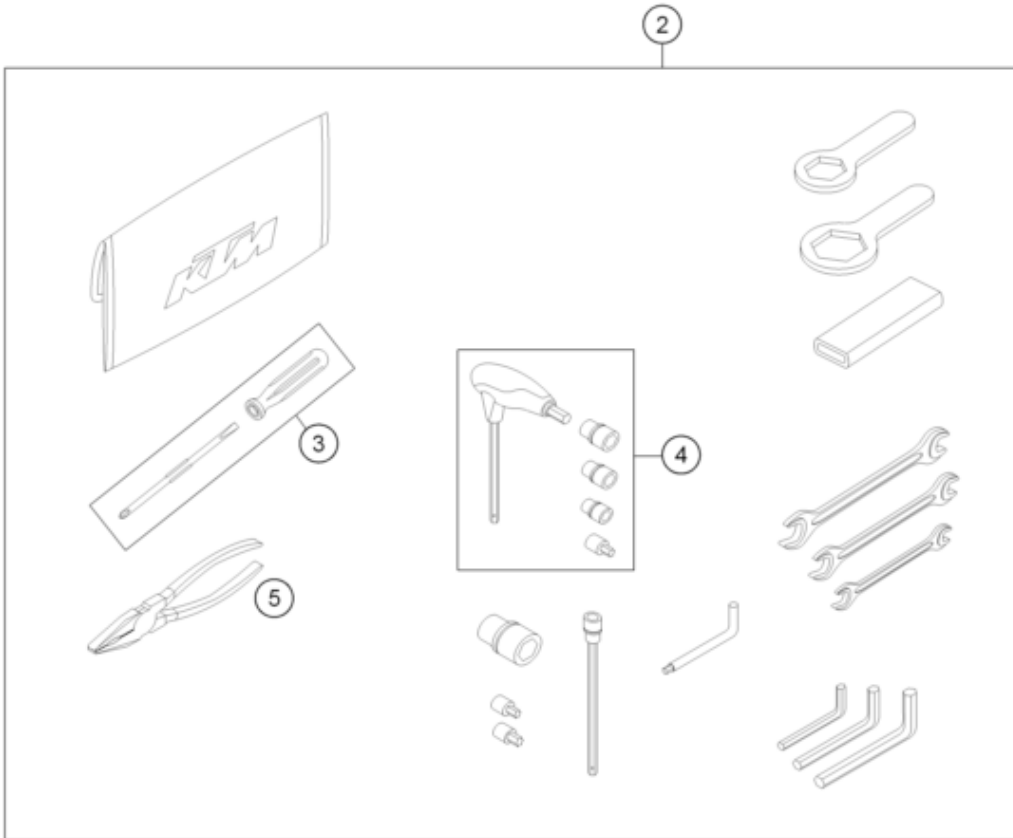

0  
OHNE ABBILDUNG  
WITHOUT ILLUSTRATION

1  
TECHNISCHE DOKUMENTATION  
TECHNICAL DOCUMENTATION  
DOCUMENTACION TECNICA  
DOCUMENTATION TECHNIQUE  
NOTE TECNICHE

Pos	Part Number	Description	Additional Text	Quantity
0	60308108000	WIND SHIELD USA		1.00
0	62512081000	BRACKET SIDE REFLECTOR 06	ONLY FOR USA	1.00
0	60708008070	rubber bush windshield fixatio		4.00
0	16512180100	SIDE REFLECTOR RED REAR	ONLY FOR USA	2.00
0	58412080000	REFLECTOR RED	EU+AUS	1.00
0	58412080050	BRACKET FOR REFLECTOR		1.00
0	40006006000	WASHER 6MM		2.00
0	0966050163	OVAL HEAD SCREW DIN0966-M 5X16		2.00
0	0125050003	WASHER DIN0125-A 5,3		2.00
0	0985050003	Self locking nut DIN 985 M5		2.00
0	312305	DOCUMENTS BAG 2006		1.00
0	3210040	CUSTOMER WELCOME LETTER		1.00
0	312313	KTM BALLPOINT PEN ORANGE		1.00
0	00063004202	PRINT LABEL 60X51 MM		1.00
0	60012081200	license plate mouning plate	FOR AUS ONLY	1.00
0	0021060003	Washer DIN9021-A 6.4	ONLY USA	4.00
0	0985060003	Self lock. nut DIN985-M6-A2		4.00
0	0125060003	WASHER DIN0125-A 6,4		2.00
0	69014017000	SPECIAL SCREW M6X18 ISA30 08		2.00

0	58314060050	spacer bushing for speedometer	2.00
0	60312040000	MIRROR	2.00
0	6030319000030	SKID PLATE ADV	1.00
0	60003096000	VIBRATION DAMPER 03	2.00
0	0025060406	HH collar screw M6x40 TX30	2.00
0	U6914PWC	2014 POWERWEAR CATALOG USA	1.00
0	00063099111	BAG FOR INSTR. MANUAL 245X170	1.00
0	0024060206	HH collar screw M6x20 TX30	4.00
0	60308192000	DECAL SET FRONT FORK WP	1.00
0	51005082100	RUBBER WASHER 5X16X3	2.00
0	0025060306	HH collar screw M6x30 TX30	2.00
0	00063004105	950 ADV. CARTON F WIND PROT.	1.00
0	00063004012	HEADLIGHT MASK BOX	1.00
0	60308006000	COLLAR BUSHING 6,2X9,2X15X12,5	2.00
0	60708008071	Special screw M5x14	4.00
1	3213266EN	OWN. MAN. 1190 ADVENTURE US 15	1.00
2	60329099000	TOOL KIT	1.00
3	53012024100	SCREW DRIVER L=105MM	1.00
4	60029070300	T-WRENCH WS=6/8/10/TX45/SK4X1	1.00
5	53012028200	GRIP ORANGE B&F	1.00