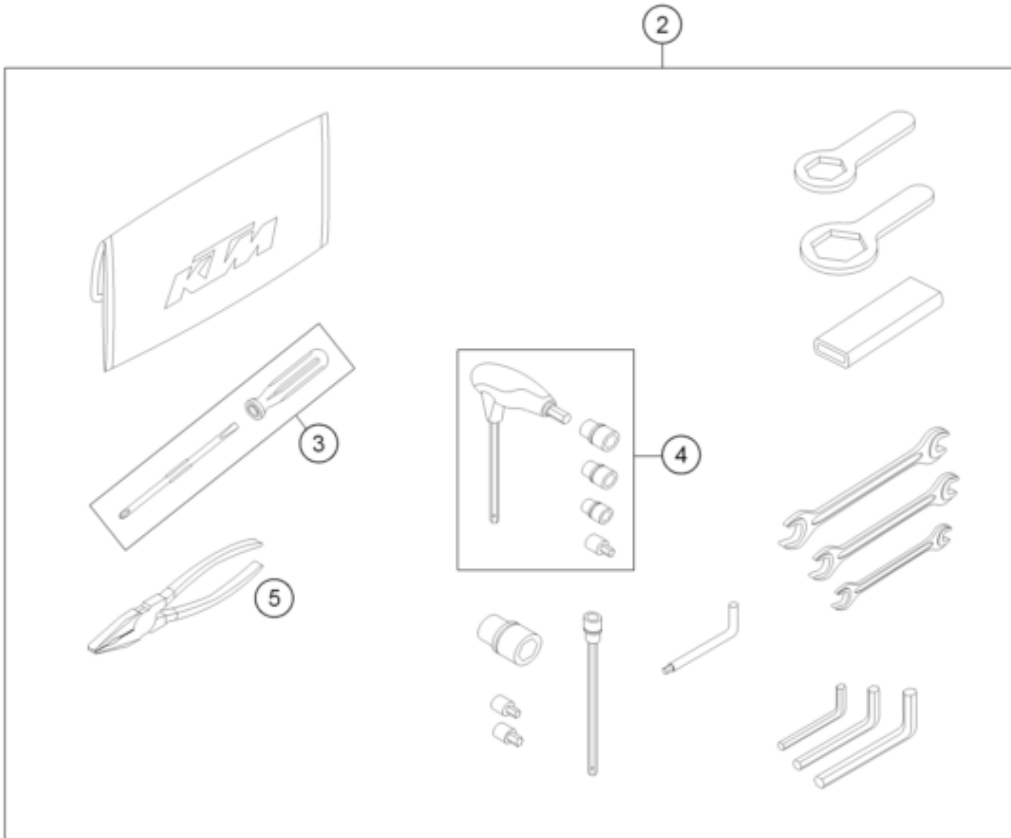

0  
OHNE ABBILDUNG  
WITHOUT ILLUSTRATION

1  
TECHNISCHE DOKUMENTATION  
TECHNICAL DOCUMENTATION  
DOCUMENTACION TECNICA  
DOCUMENTATION TECHNIQUE  
NOTE TECNICHE

Pos	Part Number	Description	Additional Text	Quantity
0	40006006000	WASHER 6MM		2.00
0	60308008600	WINDSCREEN SHORT EU		1.00
0	60708008070	rubber bush windshield fixatio		4.00
0	58412080000	REFLECTOR RED	EU+AUS	1.00
0	58412080050	BRACKET FOR REFLECTOR		1.00
0	0966050163	OVAL HEAD SCREW DIN0966-M 5X16		2.00
0	0125050003	WASHER DIN0125-A 5,3		2.00
0	0985050003	Self locking nut DIN 985 M5		2.00
0	312305	DOCUMENTS BAG 2006		1.00
0	3210040	CUSTOMER WELCOME LETTER		1.00
0	312313	KTM BALLPOINT PEN ORANGE		1.00
0	00063004202	PRINT LABEL 60X51 MM		1.00
0	60012181300	NUMBER PLATE CARRIER AUS		1.00
0	0024060156	HH collar screw M6x15 TX30	ONLY USA	4.00
0	0021060003	Washer DIN9021-A 6.4	ONLY USA	4.00
0	0985060003	Self lock. nut DIN985-M6-A2		4.00
0	0125060003	WASHER DIN0125-A 6,4		2.00
0	69014017000	SPECIAL SCREW M6X18 ISA30 08		2.00
0	58314060050	spacer bushing for speedometer		2.00

0	60312040000	MIRROR		2.00
0	60003096000	VIBRATION DAMPER 03		2.00
0	0025060406	HH collar screw M6x40 TX30		2.00
0	6030319000030	SKID PLATE ADV		1.00
0	3212521GB	POWER WEAR FOLDER 2014		1.00
0	3212475DE/GB	PP 1190 ADVENTURE FOLDER 2013		1.00
0	3PW137150	KEYHOLDER ADVENTURE		1.00
0	60308192000	DECAL SET FRONT FORK WP		1.00
0	6031296824404	CRASH BAR SET CPL. ORANGE		1.00
0	50303018000	RUBBER L=145MM		1.00
0	00063004105	950 ADV. CARTON F WIND PROT.		1.00
0	60708008071	Special screw M5x14		4.00
1	3213107EN	OWN. MAN. 1190 ADVENTURE R 14		1.00
2	60329099000	TOOL KIT		1.00
3	53012024100	SCREW DRIVER L=105MM		1.00
4	60029070300	T-WRENCH WS=6/8/10/TX45/SK4X1		1.00
5	53012028200	GRIP ORANGE B&F		1.00