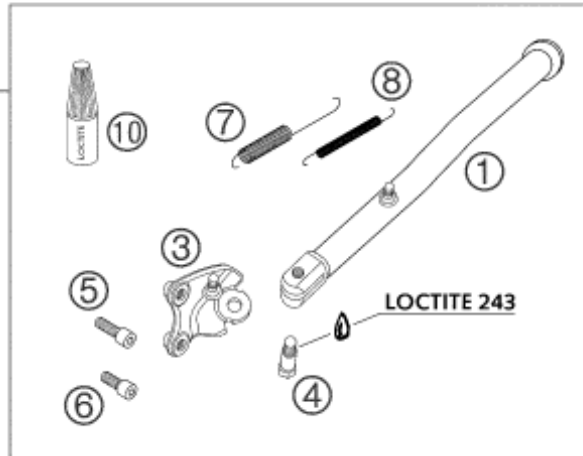

LC4 ENDURO
L= 448MM

LC4 SUPERMOTO
L= 425MM

Pos	Part Number	Description	Additional Text	Quantity
1*	5840302390090	SIDESTAND LC4 03	LC4 ENDURO	1.00
2*	5840302380090	SIDE STAND SUPERMOTO 03	LC4 SUPERMOTO	1.00
3*	58403026600	SIDESTAND BRACKET CPL. 03		1.00
4	58203027200	SCREW FOR SIDE STAND M10X26,7		1.00
5	0912100303	AH SCREW DIN0912-M10X30		1.00
6	0912100256	AH SCREW DIN0912-M10X25 10.9		1.00
7	51003021000	SIDESTAND SPRING LONG		1.00
8	58403030000	SIDE STAND SPRING D=7,7MM '97		1.00
10	6899785	LOCTITE 243 BLUE 5 ML		0.00

* = New part