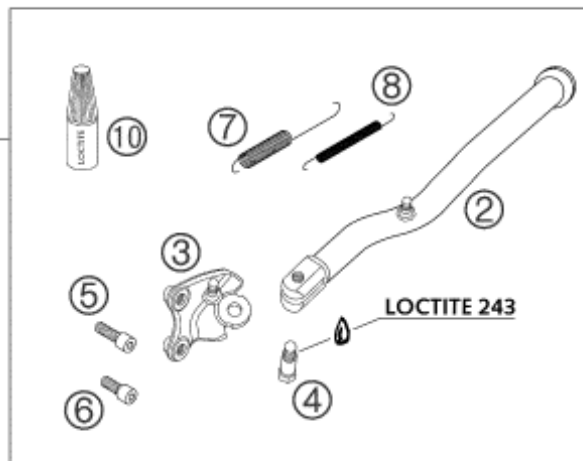

LC4 ENDURO
L= 448MM

LC4 SUPERMOTO
L= 425MM

Pos	Part Number	Description	Additional Text	Quantity
1*	5840302390090	SIDESTAND LC4 03	LC4 ENDURO	1.00
2*	5840302380090	SIDE STAND SUPERMOTO 03	LC4 SUPERMOTO	1.00
3*	58403026600	SIDESTAND BRACKET CPL. 03		1.00
4	58203027200	SCREW FOR SIDE STAND M10X26,7		1.00
5	0912100303	AH SCREW DIN0912-M10X30		1.00
6	0912100256	AH SCREW DIN0912-M10X25 10.9		1.00
7	51003021000	SIDESTAND SPRING LONG		1.00
8	58403030000	SIDE STAND SPRING D=7,7MM '97		1.00
10	6899785	LOCTITE 243 BLUE 5 ML		0.00

* = New part