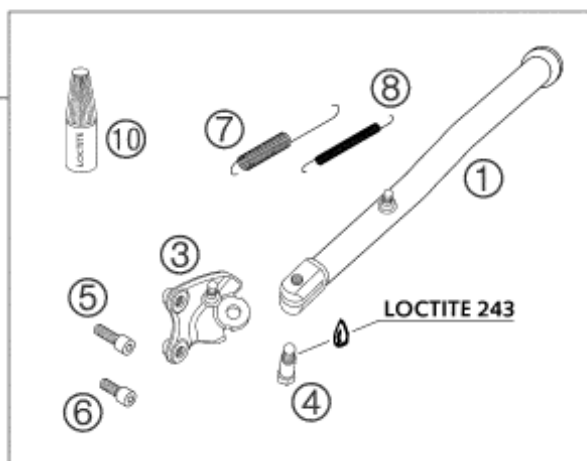

LC4 ENDURO
L= 448MM

LC4 SUPERMOTO
L= 425MM

Pos	Part Number	Description	Additional Text	Quantity
1*	5840302390090	SIDESTAND LC4 03	LC4 ENDURO	1.00
2*	5840302380090	SIDE STAND SUPERMOTO 03	LC4 SUPERMOTO	1.00
3*	58403026600	SIDESTAND BRACKET CPL. 03		1.00
4	58203027200	SCREW FOR SIDE STAND M10X26,7		1.00
5	0912100303	AH SCREW DIN0912-M10X30		1.00
6	0912100256	AH SCREW DIN0912-M10X25 10.9		1.00
7	51003021000	SIDESTAND SPRING LONG		1.00
8	58403030000	SIDE STAND SPRING D=7,7MM '97		1.00
10	6899785	LOCTITE 243 BLUE 5 ML		0.00

* = New part