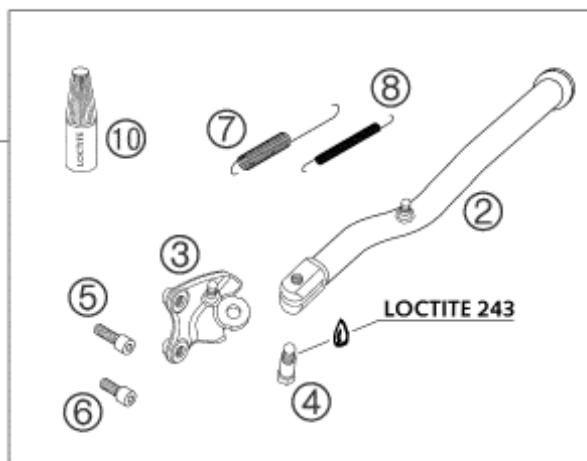

LC4 ENDURO
L= 448MM

LC4 SUPERMOTO
L= 425MM

Pos	Part Number	Description	Additional Text	Quantity
1*	5840302390090	SIDESTAND LC4 03	LC4 ENDURO	1.00
2*	5840302380090	SIDE STAND SUPERMOTO 03	LC4 SUPERMOTO	1.00
3*	58403026600	SIDESTAND BRACKET CPL. 03		1.00
4	58203027200	SCREW FOR SIDE STAND M10X26,7		1.00
5	0912100303	AH SCREW DIN0912-M10X30		1.00
6	0912100256	AH SCREW DIN0912-M10X25 10.9		1.00
7	51003021000	SIDESTAND SPRING LONG		1.00
8	58403030000	SIDE STAND SPRING D=7,7MM '97		1.00
10	6899785	LOCTITE 243 BLUE 5 ML		0.00

* = New part